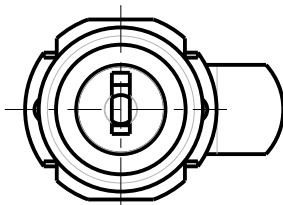

OPTIONAL

SKU NO.	DESCRIPTION	FINISH	DIMENSIONS (INCHES & [mm])	
			A	B
N239-152	VKA825 1/4 UTLTY LCK	BRASS	7/8 [22.6]	1-5/32 [29.1]
N192-272	VKA825 1/4 UTLTY LCK KYD	CHROME		
N239-178	VKA825 1/2 UTLTY LCK	BRASS	1-5/32 [29.2]	1-13/32 [35.7]
N192-280	VKA825 1/2 UTLTY LCK KYD	CHROME		
N239-186	V825 3/4 UTLTY LCK BRS	BRASS	1-3/8 [35.3]	1-31/32 [41.8]
N192-476	V825 3/4 UTLTY LOCK CHR	CHROME		

Material: Steel
Fasteners: N/A

1	DO NOT SCALE	See Table
Revision	Dimensions are nominal and subject to change. ©2017 Spectrum Brands, Inc.	Family Name
December 2020		SKU
Date		UTLITY LOCK
		Description