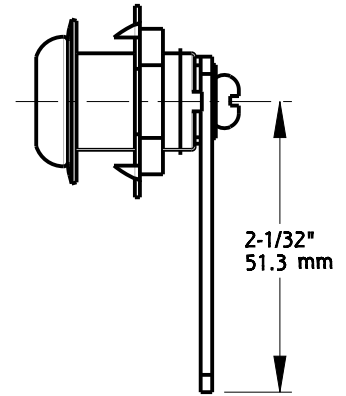

OPTIONAL

SKU NO.	DESCRIPTION	FINISH	DIMENSIONS (INCHES & [mm])	
			A	B
N239-152	VKA825 1/4 UTLTY LCK	BRASS	7/8 [22.6]	1-5/32 [29.1]
N192-272	VKA825 1/4 UTLTY LCK KYD	CHROME		
N239-178	VKA825 1/2 UTLTY LCK	BRASS	1-5/32 [29.2]	1-13/32 [35.7]
N192-280	VKA825 1/2 UTLTY LCK KYD	CHROME		
N239-186	V825 3/4 UTLTY LCK BRS	BRASS	1-3/8 [35.3]	1-31/32 [41.8]
N192-476	V825 3/4 UTLTY LOCK CHR	CHROME		

Material: Steel
Fasteners: N/A

1	DO NOT SCALE	See Table
Revision	Dimensions are nominal and subject to change. ©2017 Spectrum Brands, Inc.	Family Name
December 2020		SKU
Date		UTLITY LOCK
		Description