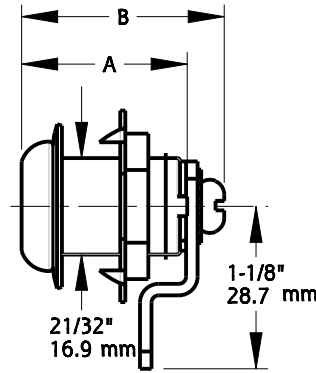

OPTIONAL

SKU NO.	DESCRIPTION	FINISH	DIMENSIONS (INCHES & [mm])	
			A	B
N239-152	VKA825 1/4 UTLTY LCK	BRASS	7/8 [22.6]	1-5/32 [29.1]
N192-272	VKA825 1/4 UTLTY LCK KYD	CHROME		
N239-178	VKA825 1/2 UTLTY LCK	BRASS	1-5/32 [29.2]	1-13/32 [35.7]
N192-280	VKA825 1/2 UTLTY LCK KYD	CHROME		
N239-186	V825 3/4 UTLTY LCK BRS	BRASS	1-3/8 [35.3]	1-31/32 [41.8]
N192-476	V825 3/4 UTLTY LOCK CHR	CHROME		

Material: Steel
Fasteners: N/A

1	DO NOT SCALE	See Table
Revision	Dimensions are nominal and subject to change. ©2017 Spectrum Brands, Inc.	Family Name
December 2020		SKU
Date		UTLITY LOCK
		Description