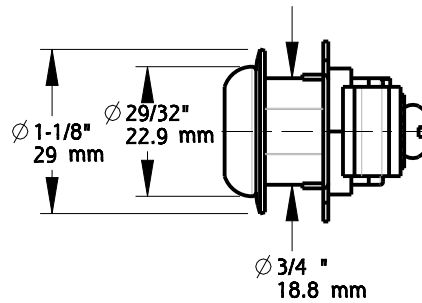

OPTIONAL

SKU NO.	DESCRIPTION	FINISH	DIMENSIONS (INCHES & [mm])	
			A	B
N239-152	VKA825 1/4 UTLTY LCK	BRASS	7/8 [22.6]	1-5/32 [29.1]
N192-272	VKA825 1/4 UTLTY LCK KYD	CHROME		
N239-178	VKA825 1/2 UTLTY LCK	BRASS	1-5/32 [29.2]	1-13/32 [35.7]
N192-280	VKA825 1/2 UTLTY LCK KYD	CHROME		
N239-186	V825 3/4 UTLTY LCK BRS	BRASS	1-3/8 [35.3]	1-31/32 [41.8]
N192-476	V825 3/4 UTLTY LOCK CHR	CHROME		

Material: Steel
Fasteners: N/A

1	DO NOT SCALE	See Table
Revision	Dimensions are nominal and subject to change. ©2017 Spectrum Brands, Inc.	Family Name
December 2020		SKU
Date		UTLITY LOCK
		Description