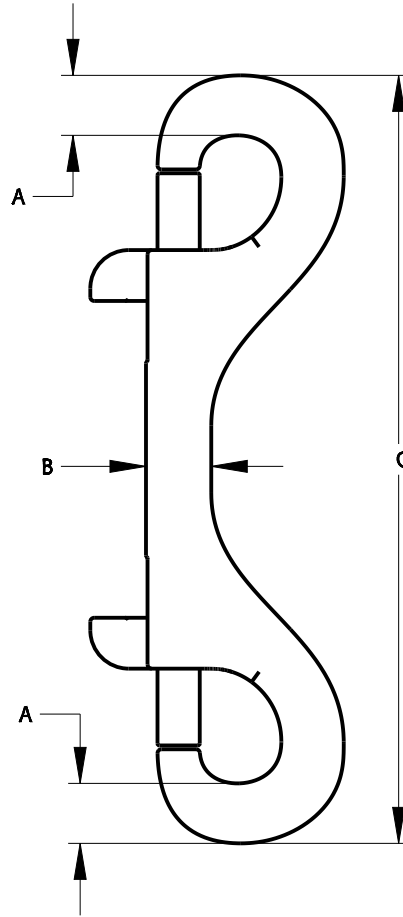

CATALOG	SKU	DESCRIPTION	DIMENSIONS (IN AND [mm])				
			A	B	C	D	E
3171BC	N890-015	3171BC B/S1/2RSE BRP 1/2	19/32 [15]	5/32 [3.5]	9/32 [7.5]	3 [76]	7/32 [5.5]
3171BC	N890-023	3171BC B/S7/16 RSE BRP 7	3/8 [9.5]	3/32 [3.9]	9/32 [7.5]	2-15/16 [74.5]	7/32 [5.5]
3172BC	N890-001	3172BC B/S 1-1/4 RSE BRP	1-9/32 [32.5]	7/32 [5.9]	3/8 [9.2]	4-3/8 [111]	5/16 [8]
3172BC	N890-003	3172BC B/S 13/16 RSE BRP	3/4 [19.3]	5/32 [4]	9/32 [7.5]	3-3/16 [81]	7/32 [5.5]
3172BC	N890-004	3172BC B/S 1-1/4 RSE BRP	1-1/4 [32]	1/4 [6.7]	13/32 [10.4]	4-15/16 [125]	5/16 [7.9]
3172BC	N890-007	3172BC B/S3/4RSE BRP 3/4	25/32 [19.5]	5/32 [4]	11/32 [8.8]	3-9/32 [83.5]	9/32 [7.5]
3174BC	N890-010	3174BC B/S1RSE BRP 1"	1 [25.3]	7/32 [5.5]	11/32 [8.8]	3-21/32 [93]	9/32 [7.5]
3174BC	N100-311	3174BC B/S1RSE BRP 1"	1 [25.3]	7/32 [5.5]	11/32 [8.8]	3-21/32 [93]	9/32 [7.5]
3175BC	N890-022	3175BC B/S1/4OFE BRP 1/4	13/16 [21]	1/4 [6]	11/32 [9]	3-1/2 [88.5]	9/32 [7.3]
3176BC	N890-019	3176BC B/S3/4LSE BRP 3/4	25/32 [20]	7/32 [5]	9/32 [7.5]	3-1/32 [77]	9/32 [7]

Material: Zinc
 Finish: Bronze Plated
 Qty: 1
 Package Style: Bagged / Skin Pack

1	DO NOT SCALE	See Table	See Table
Revision	Dimensions are nominal and subject to change. ©2019 Spectrum Brands, Inc.	Family Name	SKU
December 2019		BOLT SNAP, ROUND SWIVEL EYE	
Date		Description	

CATALOG	SKU	DESCRIPTION	DIMENSIONS (IN & [mm])		
			A	B	C
3177BC	N890-013	3177BC DBL B/S 3-7/16S BRP	9/32 [7]	11/32 [9]	3-1/2 [88.5]
3178BC	N890-006	3178BC DBL B/S 4-1/8 BRP	5/16 [8]	11/32 [9]	4 [101.5]
3179BC	N890-002	3179BC DBL B/S 4-1/2 BRP	5/16 [8]	3/8 [10]	4-5/8 [118]