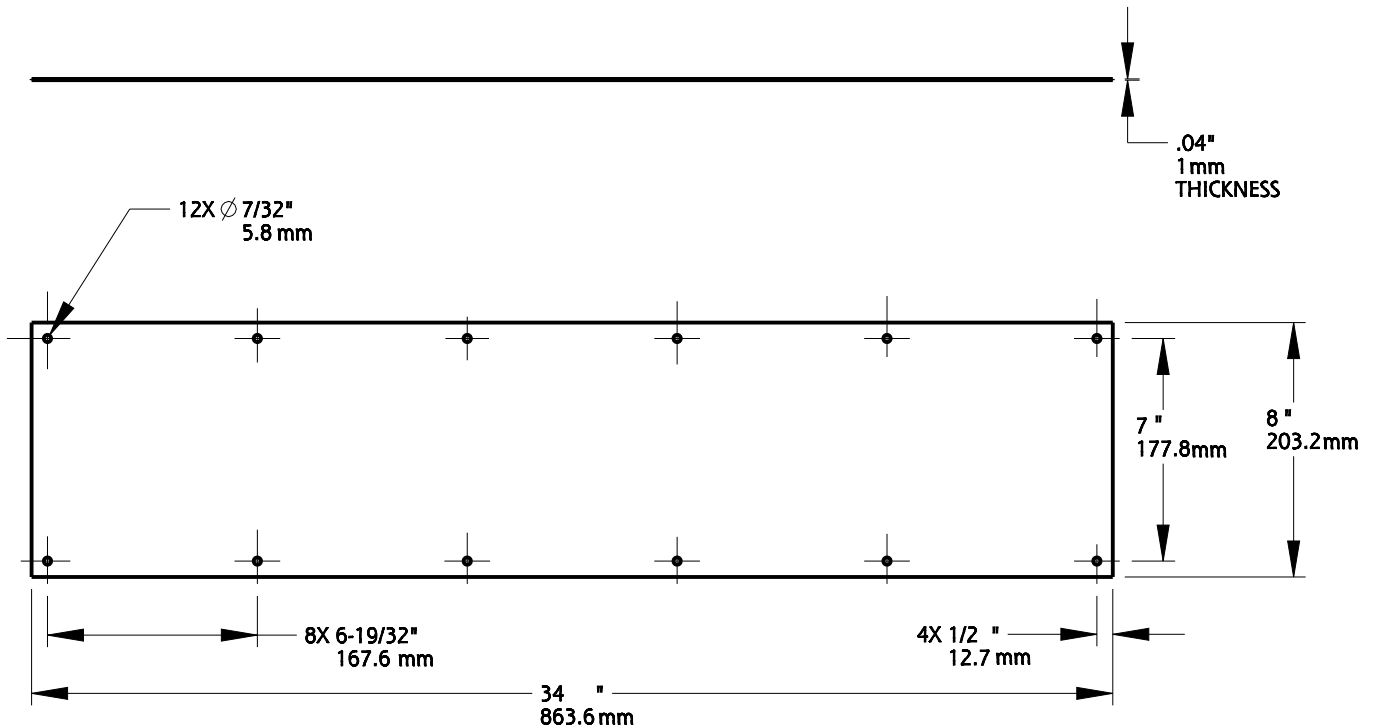

| SKU #    | FINISH            |
|----------|-------------------|
| N270-310 | OIL RUBBED BRONZE |
| N270-306 | BRASS             |
| N270-314 | SATIN NICKEL      |

Material: Aluminum  
Finish: see table  
Fasteners: (10) #6 Oval Head Wood Screw

|          |                   |   |                  |                  |
|----------|-------------------|---|------------------|------------------|
| Revision | <b>1</b>          | DO NOT SCALE                                  | <b>1996</b>      | <b>See Table</b> |
| Date     | <b>March 2019</b> | Dimensions are nominal and subject to change. | Family Name      | SKU              |
|          |                   | ©2017 Spectrum Brands, Inc.                   | <b>KICKPLATE</b> |                  |
|          |                   |   | Description      |                  |

| SKU #    | FINISH            |
|----------|-------------------|
| N270-312 | OIL RUBBED BRONZE |
| N270-308 | BRASS             |
| N270-316 | SATIN NICKEL      |
| N270-300 | SATIN STAINLESS   |

Material: Aluminum  
Finish: see table  
Fasteners: (12) #6 Oval Head Wood Screw