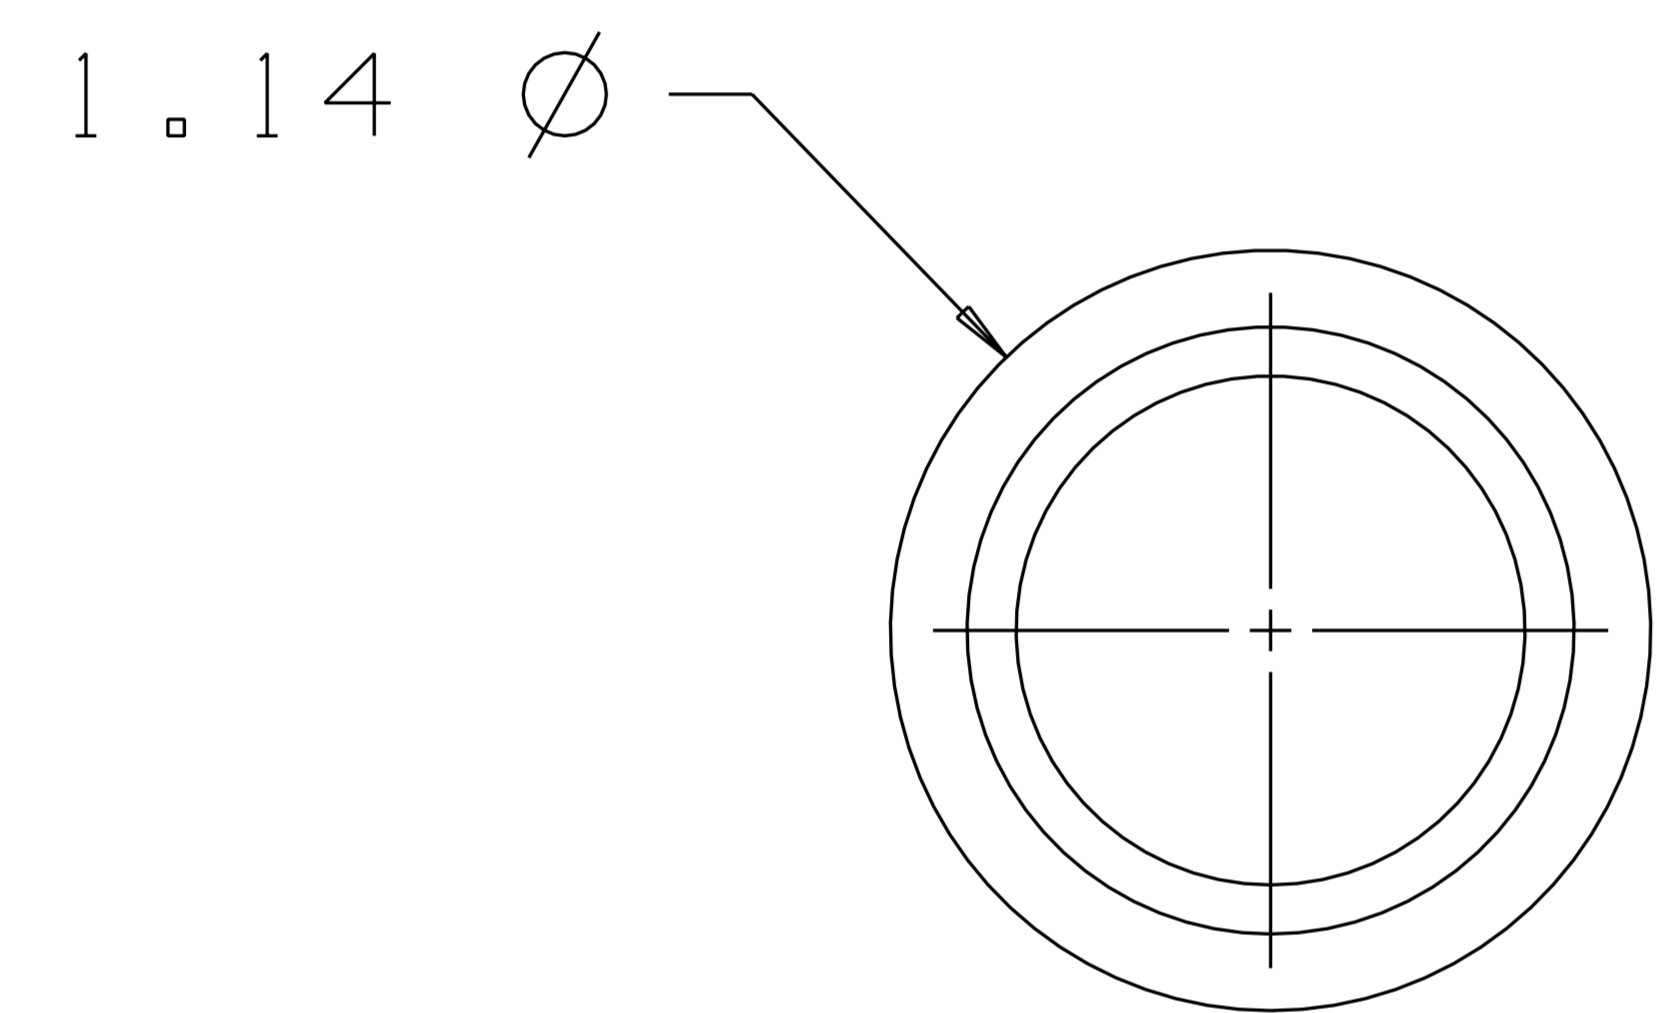

LOCK ASSY

FRONT COVER

NUT

ASSEMBLY VIEW

NOTE: TWO KEYS INCLUDED WITH EACH ASSEMBLY.

PART #	SIZE	"A"
825.D.**	1/4"	.89
825.H.**	1/2"	1.15
825.L.**	3/4"	1.39

LOCKING TAB - BENT

LOCKING TAB - STRAIGHT