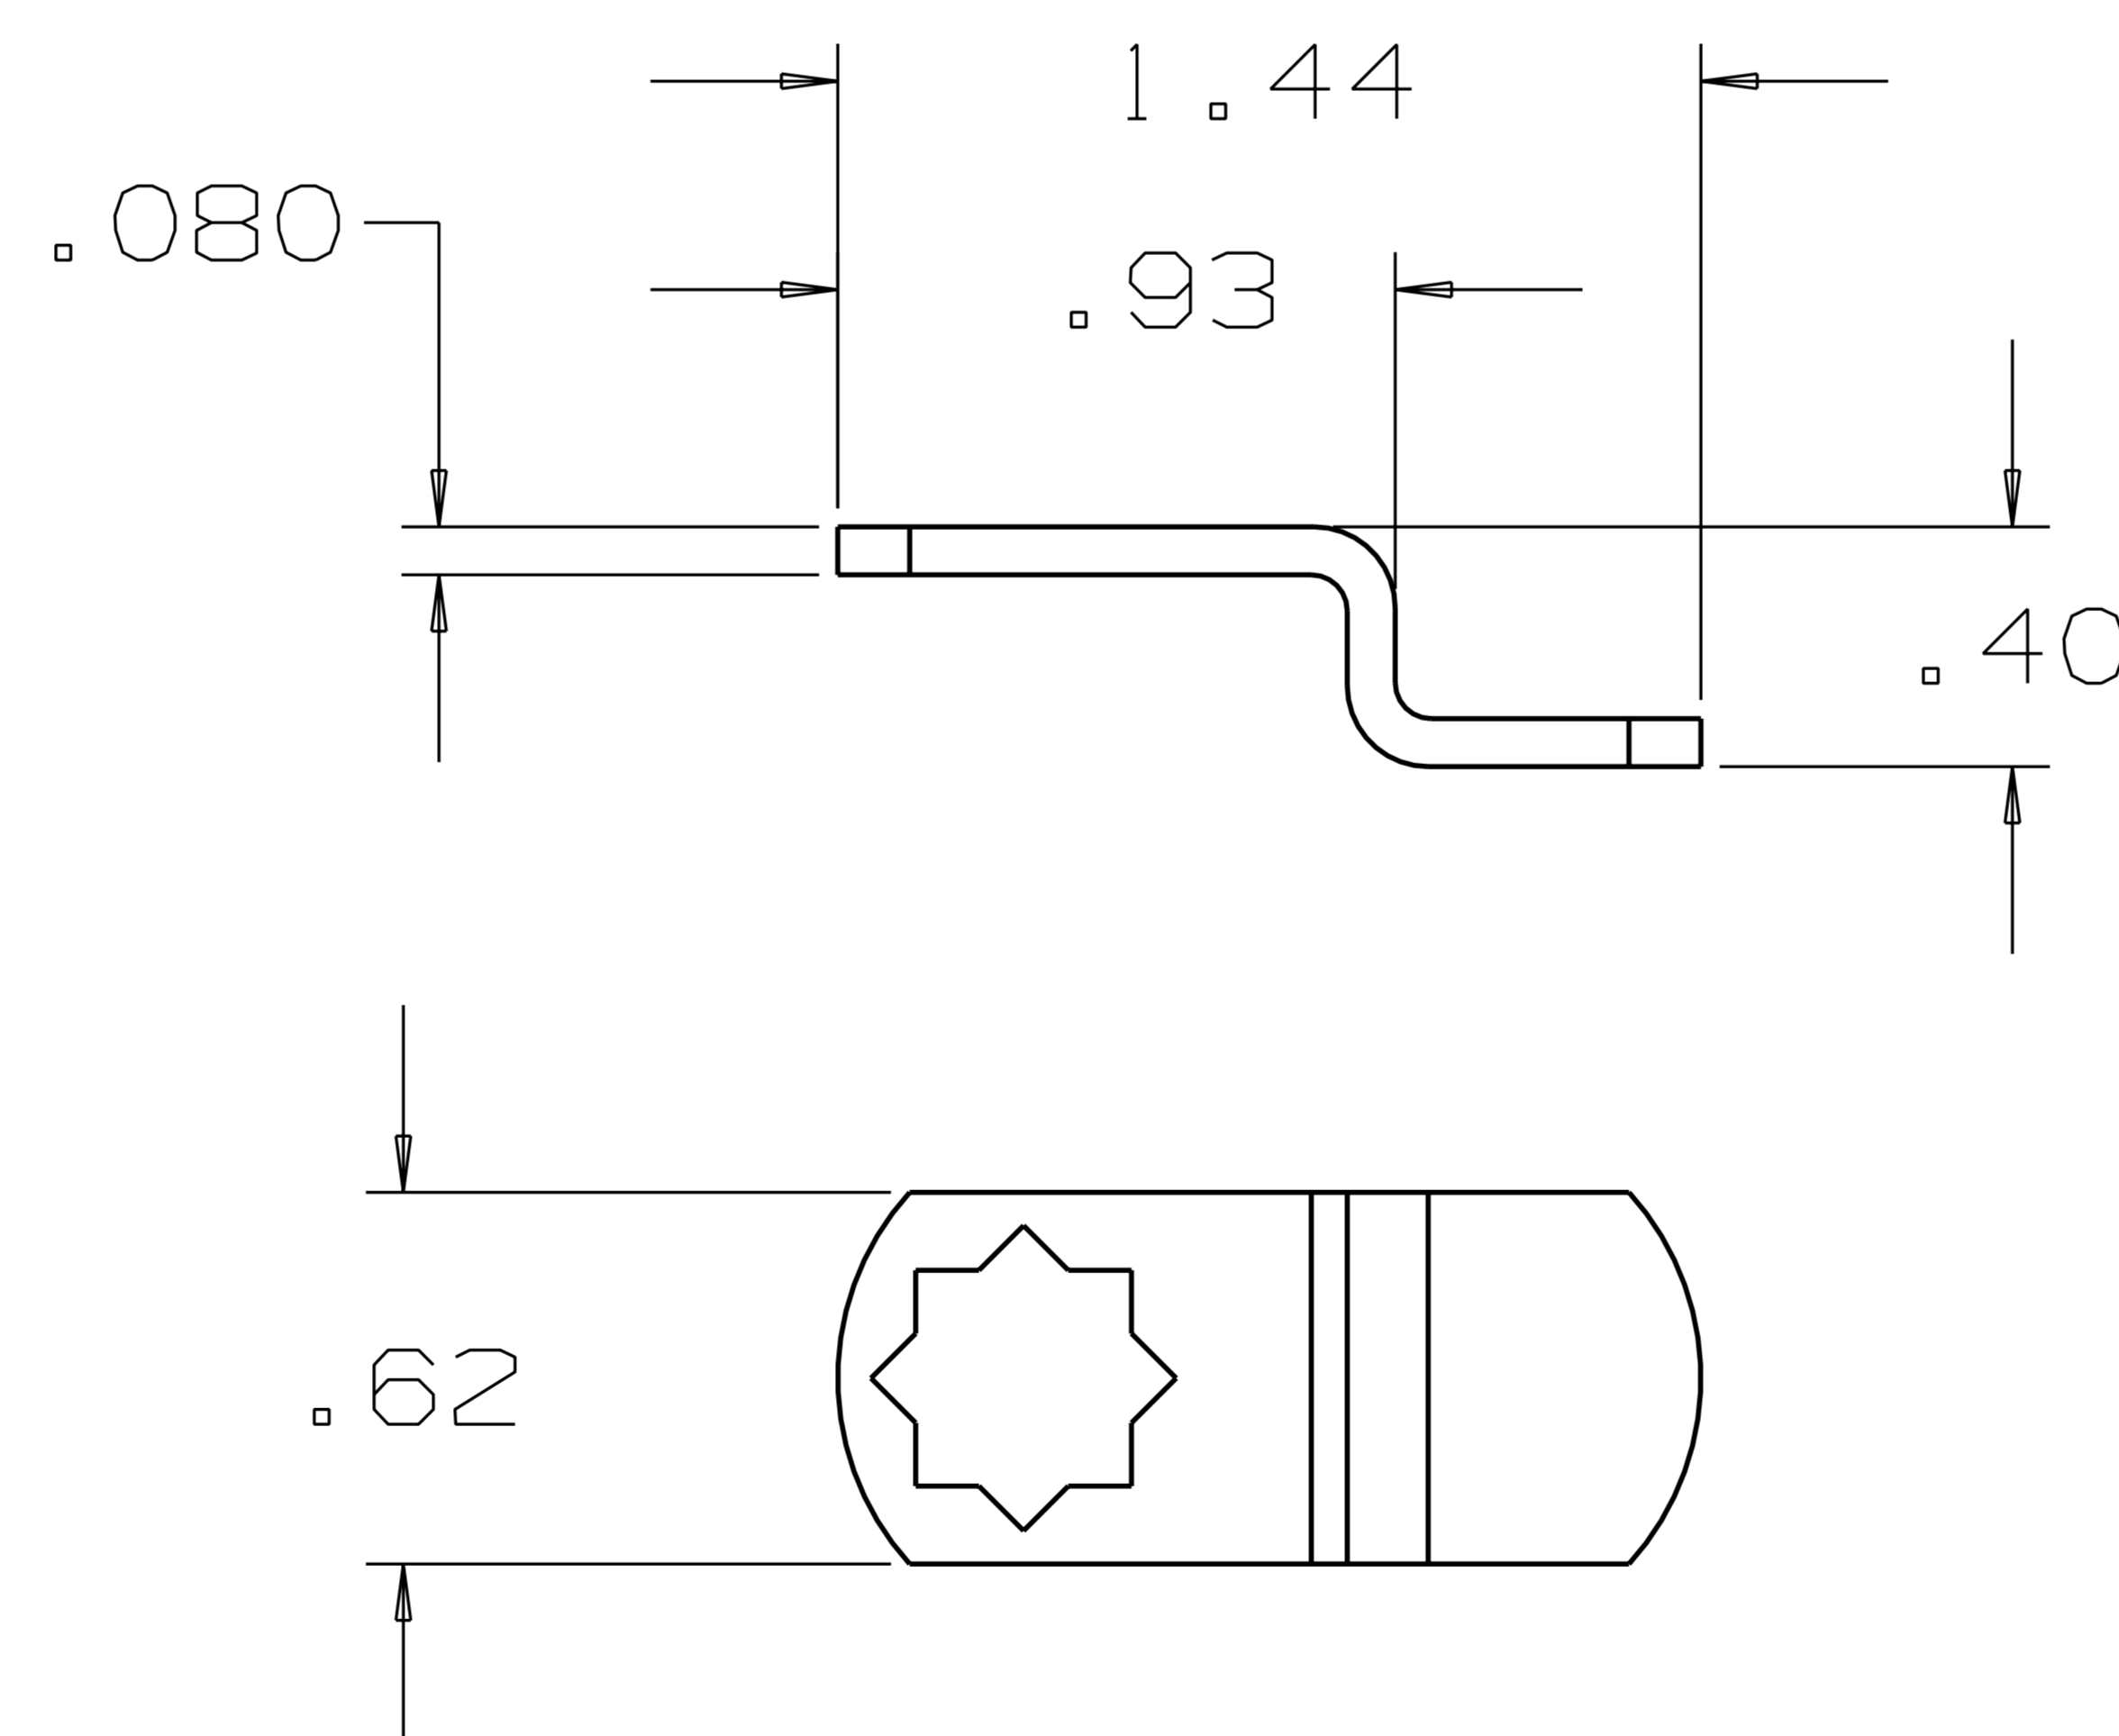

LOCK ASSY

FRONT COVER

NUT

ASSEMBLY VIEW

NOTE: TWO KEYS INCLUDED WITH EACH ASSEMBLY.

PART #	SIZE	"A"
825.D.**	1/4"	.89
825.H.**	1/2"	1.15
825.L.**	3/4"	1.39

LOCKING TAB - BENT

LOCKING TAB - STRAIGHT