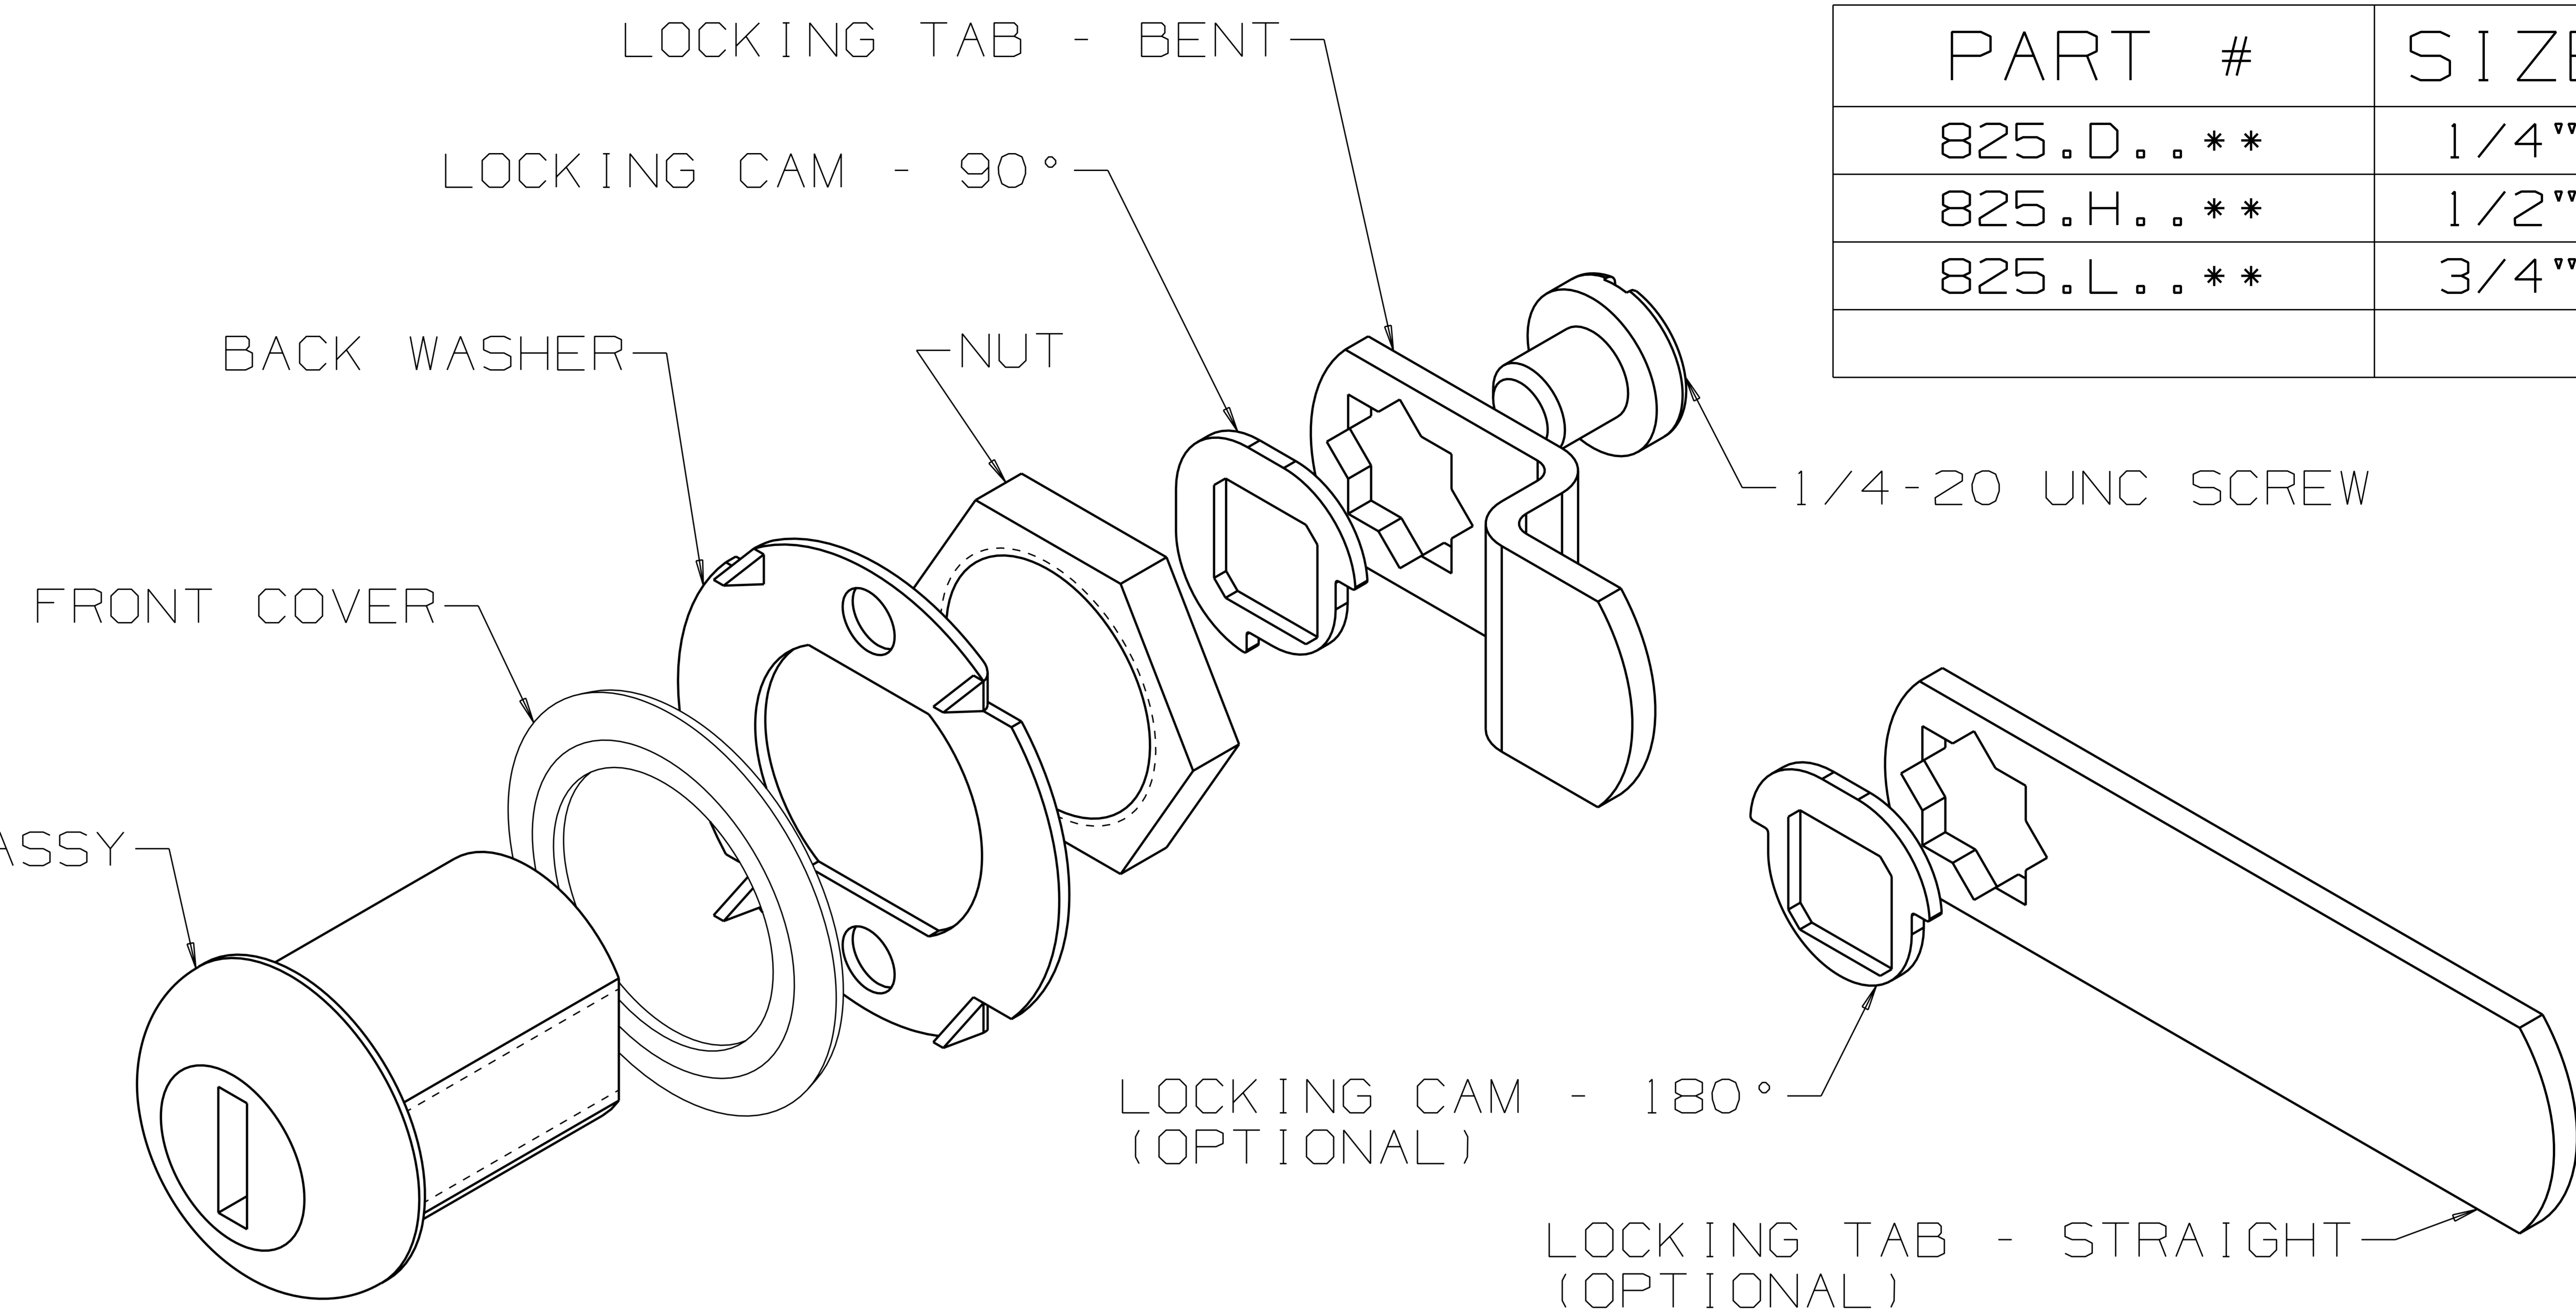

LOCK ASSY

FRONT COVER

NUT

ASSEMBLY VIEW

NOTE: TWO KEYS INCLUDED WITH EACH ASSEMBLY.

PART #	SIZE	"A"
825.D.**	1/4"	.89
825.H.**	1/2"	1.15
825.L.**	3/4"	1.39

LOCKING TAB - BENT

LOCKING TAB - STRAIGHT