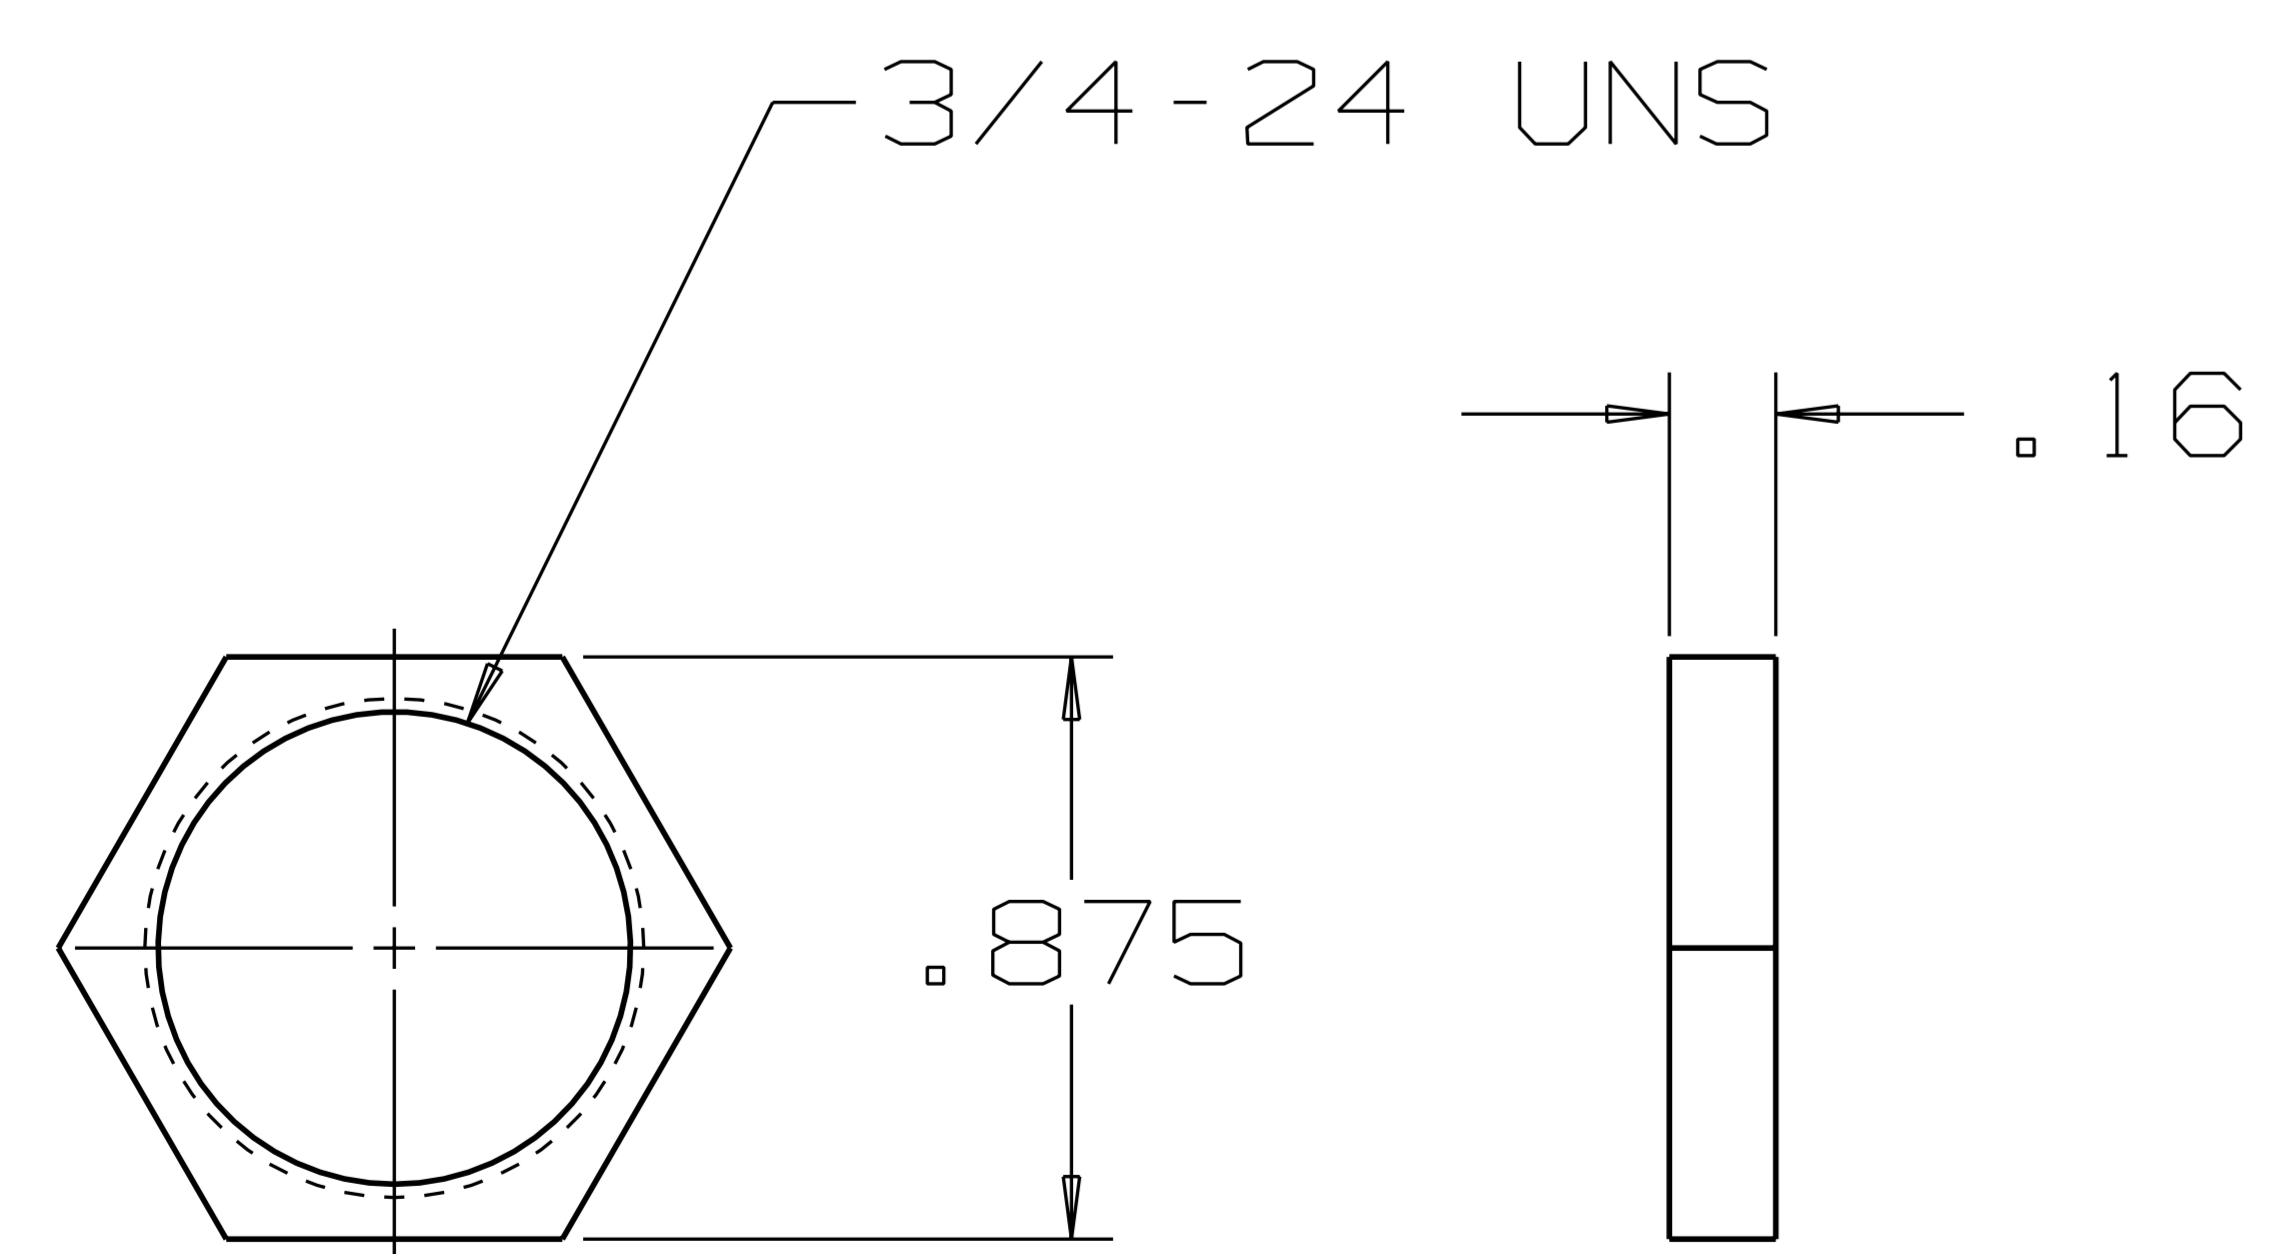

LOCK ASSY

FRONT COVER

NUT

ASSEMBLY VIEW

NOTE: TWO KEYS INCLUDED WITH EACH ASSEMBLY.

PART #	SIZE	"A"
825.D.**	1/4"	.89
825.H.**	1/2"	1.15
825.L.**	3/4"	1.39

LOCKING TAB - BENT

LOCKING TAB - STRAIGHT