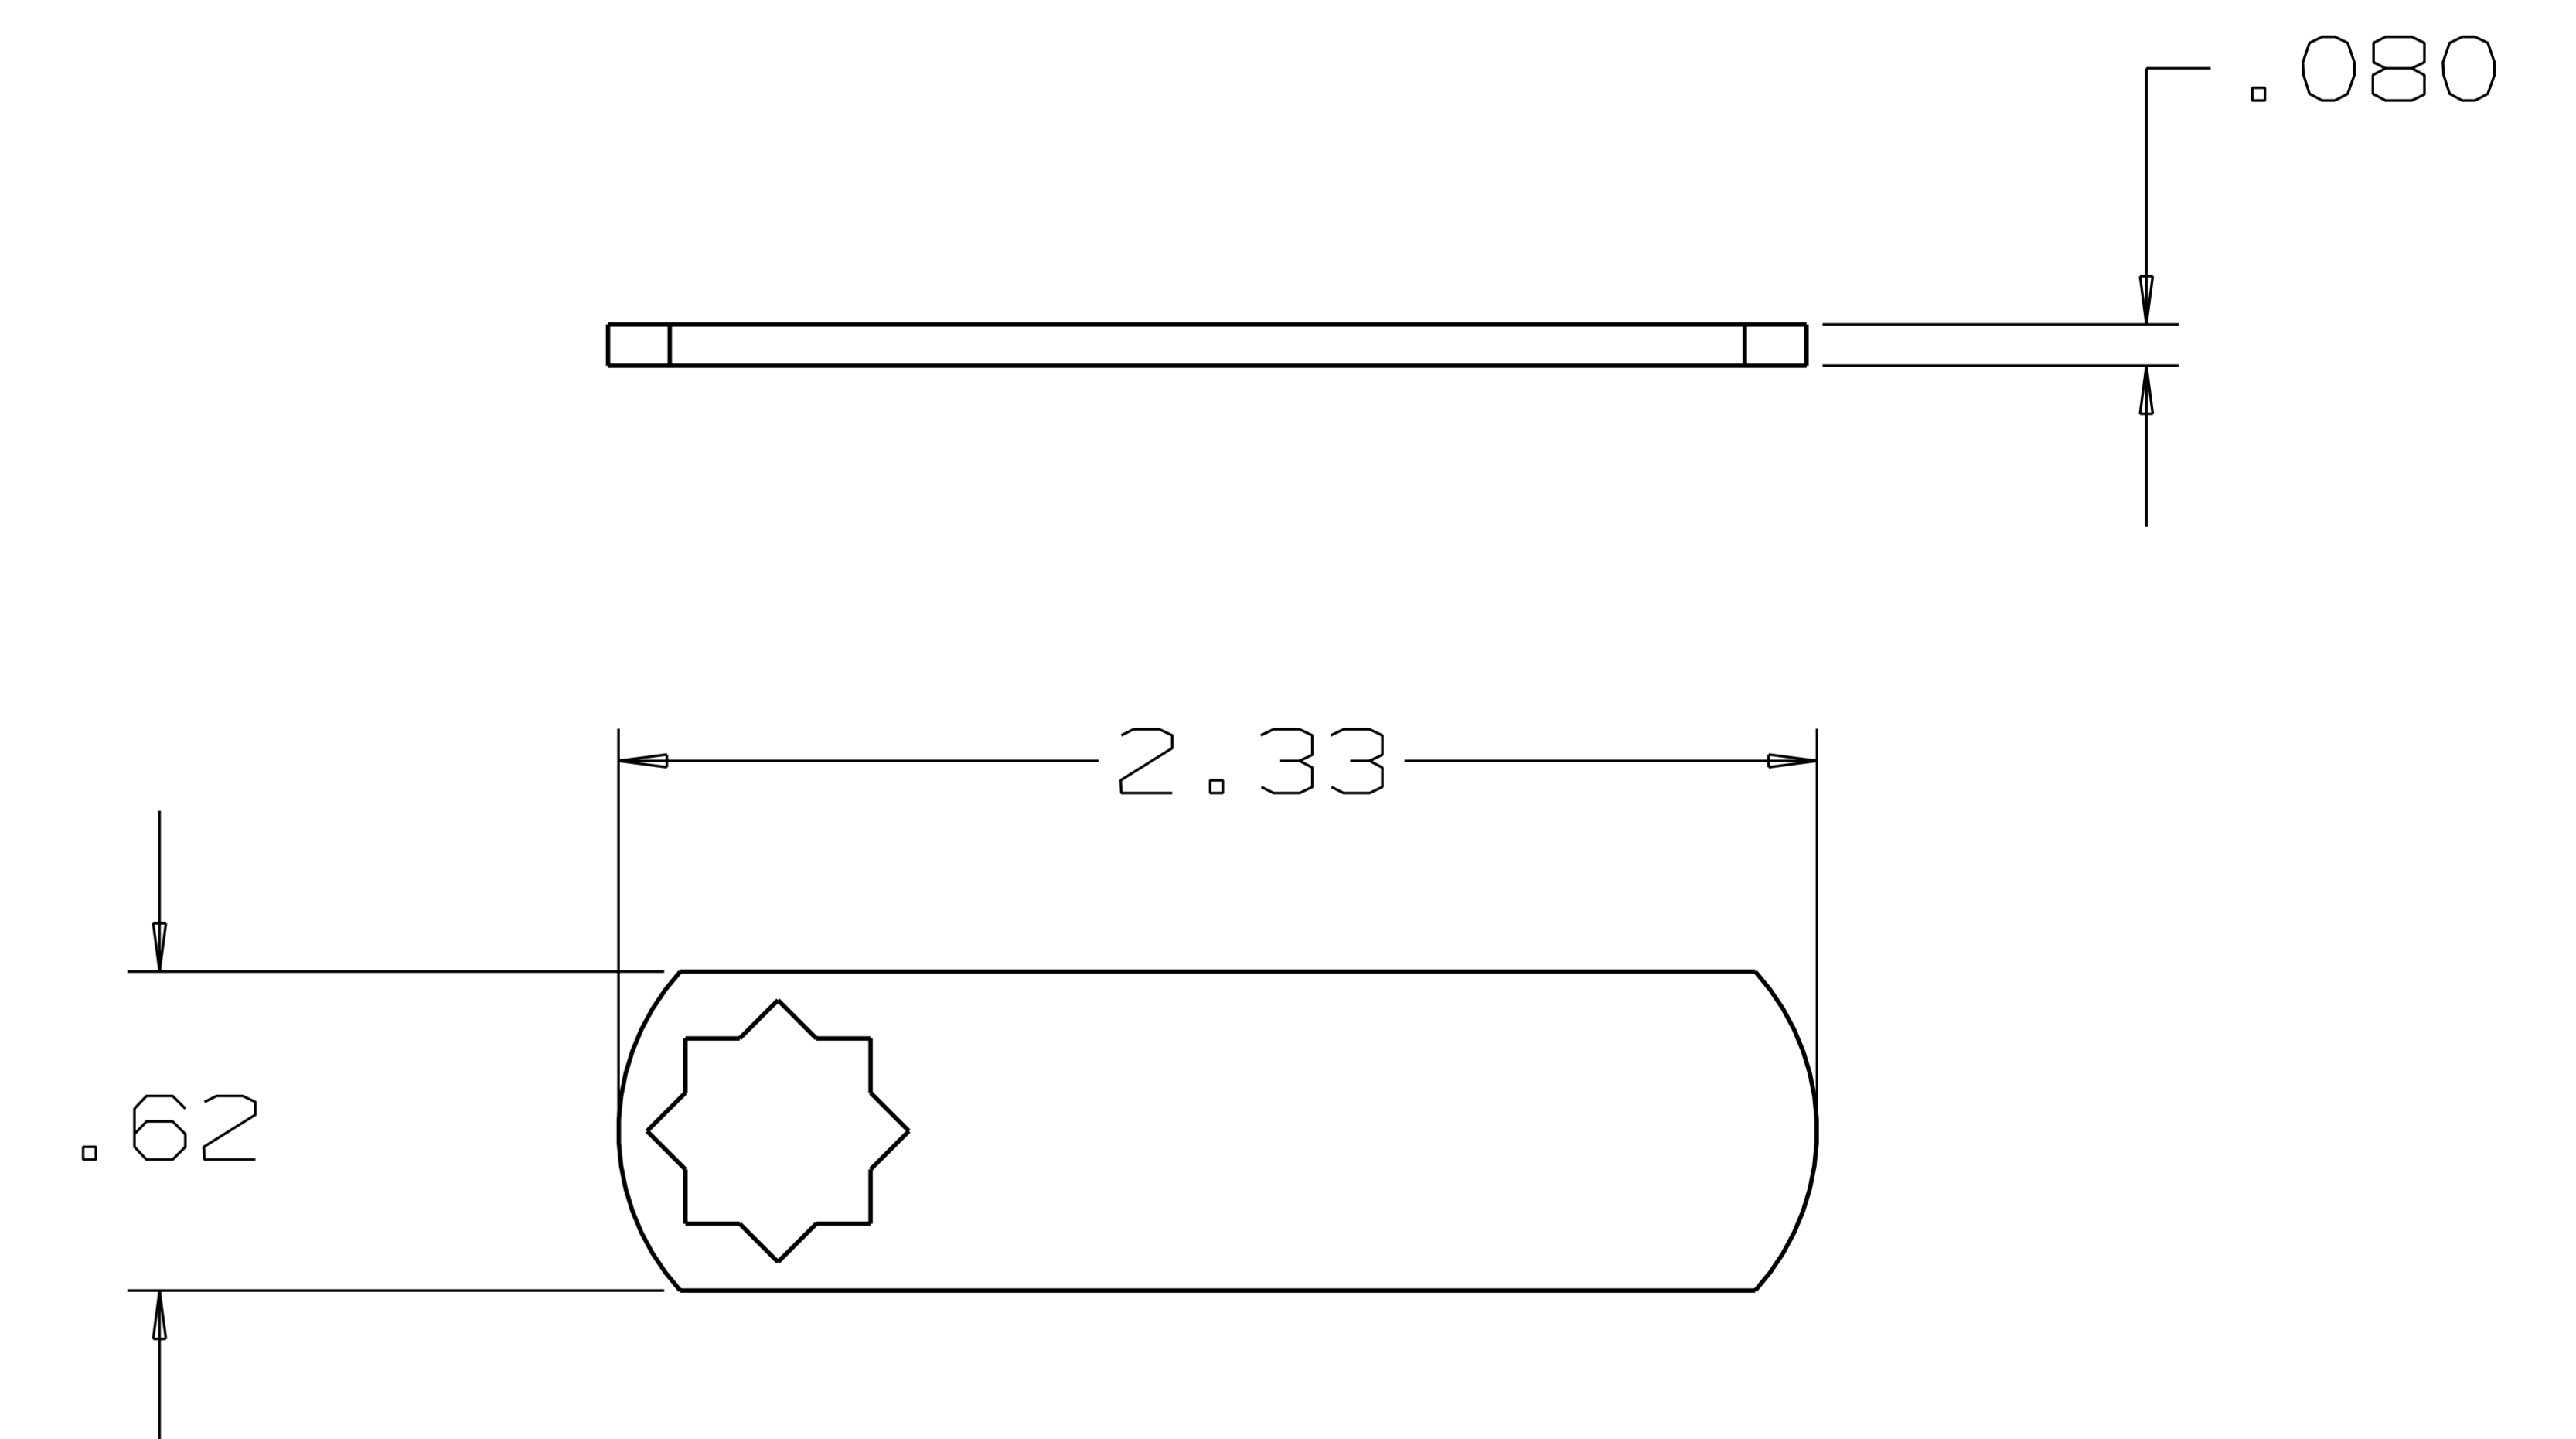

LOCK ASSY

FRONT COVER

NUT

ASSEMBLY VIEW

NOTE: TWO KEYS INCLUDED WITH EACH ASSEMBLY.

PART #	SIZE	"A"
825.D.**	1/4"	.89
825.H.**	1/2"	1.15
825.L.**	3/4"	1.39

LOCKING TAB - BENT

LOCKING TAB - STRAIGHT