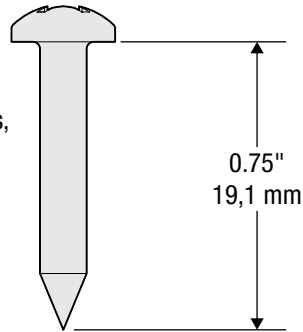

#12 Type AB full thread, cross recess, pan head

#8 Type AB full thread, cross recess, pan head

SKU	Finish
S822-084	Chrome
S822-085	White
S822-086	Oil Rubbed Bronze

Material: Steel

Revision	<b>1</b>	DO NOT SCALE	<b>V8601</b>	<b>See Table</b>
Date	<b>April 2014</b>	Dimensions are nominal and subject to change.	Family No.	SKU
		©2014 Spectrum Brands, Inc.	<b>Shelf &amp; Rod Mounting Screws</b>	
			Description	