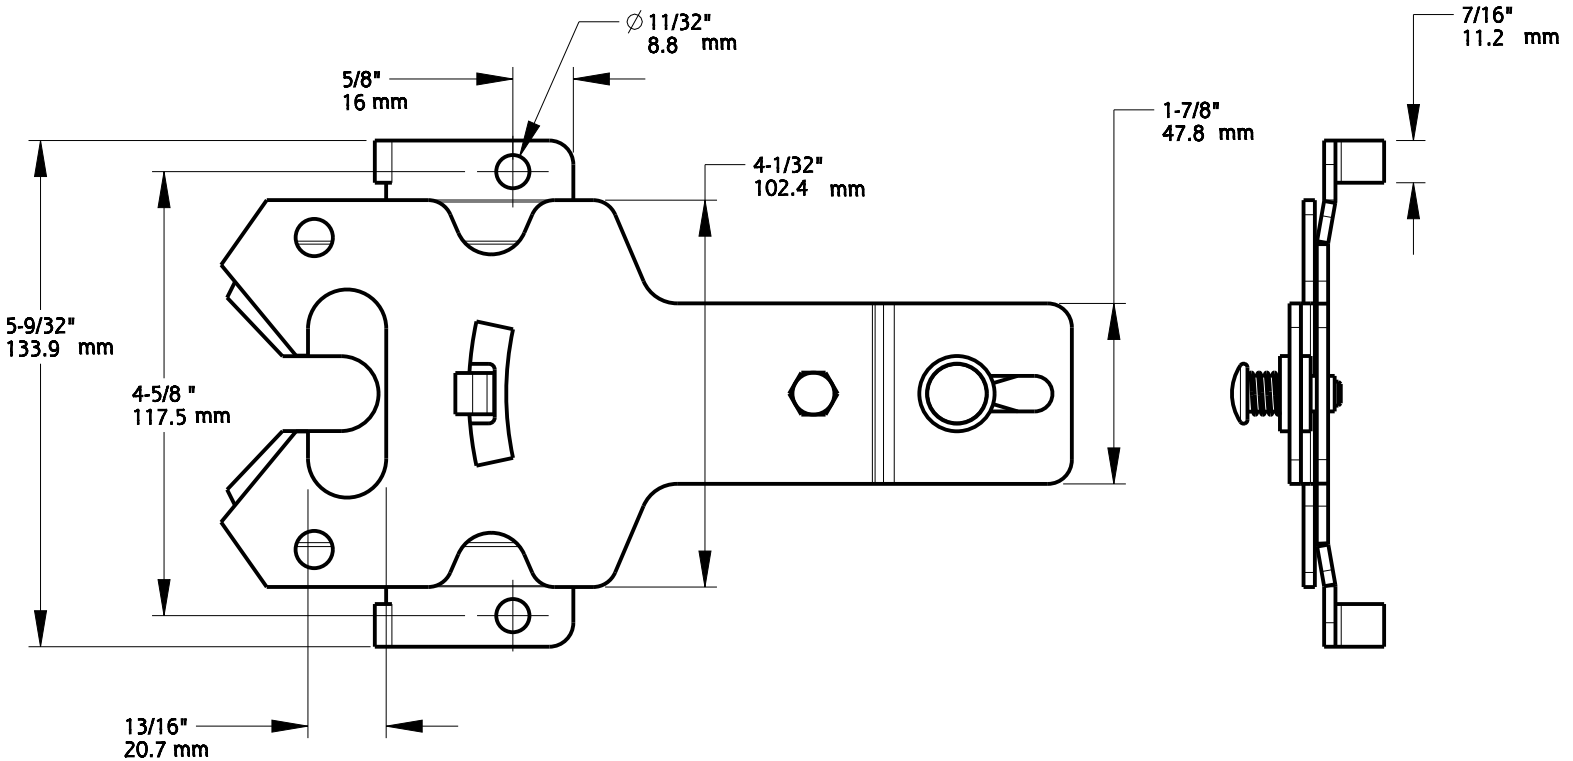

Material: Steel
Finish: Black Powder
Fasteners:

DECO T-HINGE

(12) Tapping screw, Pan Head, #14 x 1-1/4", Type AB

Revision	1	DO NOT SCALE	V8422	N109-308
Date	December 2017	Dimensions are nominal and subject to change.	Family Name	SKU
		©2017 Spectrum Brands, Inc.	DELUXE DECO KIT, T-HINGE	
			Description	

PULL

Material: Steel
Finish: Black Powder
Fasteners:
(2) Hex Screw, #1/4 x 1-1/2"
(1) Hex Bolt, 5/16"-18 x 1-1/4"
(1) Hex Nut, 5/16"-18
(1) Washer, 5/16"

Page 2 of 4

<p>Revision</p> <p>1</p>	<p>DO NOT SCALE</p> <p>Dimensions are nominal and subject to change.</p>	<p>Family Name</p> <p>V8422</p>	<p>SKU</p> <p>N109-308</p>
<p>Date</p> <p>December 2017</p>	<p>©2017 Spectrum Brands, Inc.</p>	<p>Description</p> <p>DELUXE DECO KIT, T-HINGE</p>	

STRIKE BAR

Material: Steel
Finish: Black Powder
Fasteners:
(2) Hex Screw, 5/16" x 2"

Page 3 of 4

Revision	1	DO NOT SCALE	V8422	N109-308
Date	December 2017	Dimensions are nominal and subject to change. ©2017 Spectrum Brands, Inc.	Family Name	SKU
			DELUXE DECO KIT, T-HINGE	
			Description	

LATCH

Material: Steel
Finish: Black Powder
Fasteners:
(2) Hex Screw, 5/16" x 2"
Page 4 of 4

Revision	1	DO NOT SCALE	V8422	N109-308
Date	December 2017	Dimensions are nominal and subject to change. ©2017 Spectrum Brands, Inc.	Family Name	SKU
			DELUXE DECO KIT, T-HINGE	
			Description	