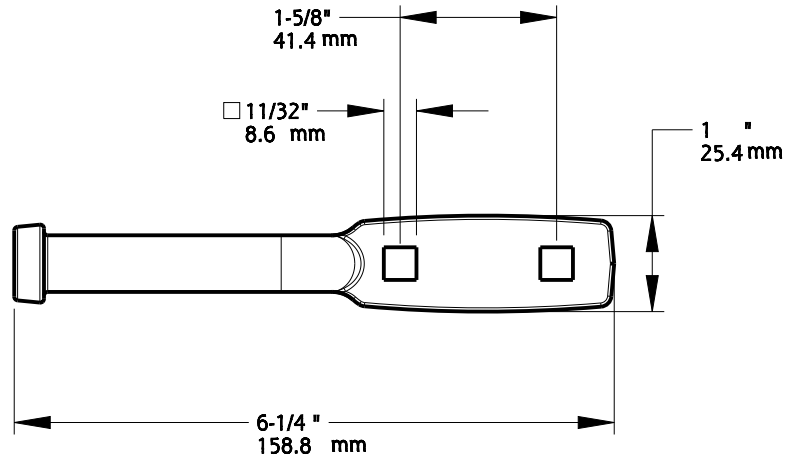

Material: Steel
Finish: Black Powder
Fasteners:

DECO T-HINGE

(12) Tapping screw, Pan Head, #14 x 1-1/4", Type AB

Revision	1	DO NOT SCALE	V8422	N109-308
Date	December 2017	Dimensions are nominal and subject to change.	Family Name	SKU
		©2017 Spectrum Brands, Inc.	DELUXE DECO KIT, T-HINGE	
			Description	

PULL

Material: Steel
Finish: Black Powder
Fasteners:
(2) Hex Screw, #1/4 x 1-1/2"
(1) Hex Bolt, 5/16"-18 x 1-1/4"
(1) Hex Nut, 5/16"-18
(1) Washer, 5/16"

Page 2 of 4

<p>Revision</p> <p>1</p>	<p>DO NOT SCALE</p> <p>Dimensions are nominal and subject to change.</p>	<p>Family Name</p> <p>V8422</p>	<p>SKU</p> <p>N109-308</p>
<p>Date</p> <p>December 2017</p>	<p>©2017 Spectrum Brands, Inc.</p>	<p>Description</p> <p>DELUXE DECO KIT, T-HINGE</p>	

STRIKE BAR

Material: Steel
Finish: Black Powder
Fasteners:
(2) Hex Screw, 5/16" x 2"

Page 3 of 4

Revision	1	DO NOT SCALE	V8422	N109-308
Date	December 2017	Dimensions are nominal and subject to change. ©2017 Spectrum Brands, Inc.	Family Name	SKU
			DELUXE DECO KIT, T-HINGE	
			Description	

LATCH

Material: Steel
Finish: Black Powder
Fasteners:
(2) Hex Screw, 5/16" x 2"
Page 4 of 4

Revision	1	DO NOT SCALE	V8422	N109-308
Date	December 2017	Dimensions are nominal and subject to change. ©2017 Spectrum Brands, Inc.	Family Name	SKU
			DELUXE DECO KIT, T-HINGE	
			Description	