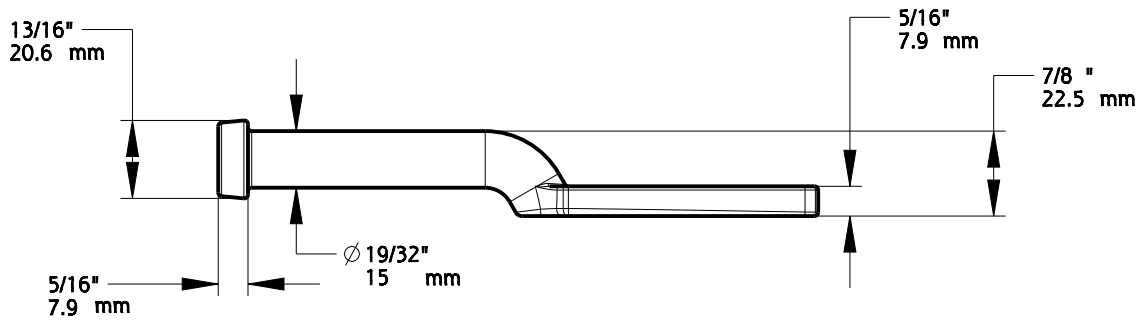

Material: Steel
Finish: Black Powder
Fasteners:

DECO T-HINGE

(12) Tapping screw, Pan Head, #14 x 1-1/4", Type AB

Revision	1	DO NOT SCALE	V8422	N109-308
Date	December 2017	Dimensions are nominal and subject to change.	Family Name	SKU
		©2017 Spectrum Brands, Inc.	DELUXE DECO KIT, T-HINGE	
			Description	

PULL

Material: Steel
Finish: Black Powder
Fasteners:
(2) Hex Screw, #1/4 x 1-1/2"
(1) Hex Bolt, 5/16"-18 x 1-1/4"
(1) Hex Nut, 5/16"-18
(1) Washer, 5/16"

Page 2 of 4

<p>Revision</p> <p>1</p>	<p>DO NOT SCALE</p> <p>Dimensions are nominal and subject to change.</p>	<p>Family Name</p> <p>V8422</p>	<p>SKU</p> <p>N109-308</p>
<p>Date</p> <p>December 2017</p>	<p>©2017 Spectrum Brands, Inc.</p>	<p>Description</p> <p>DELUXE DECO KIT, T-HINGE</p>	

STRIKE BAR

Material: Steel
Finish: Black Powder
Fasteners:
(2) Hex Screw, 5/16" x 2"

Page 3 of 4

Revision	1	DO NOT SCALE	V8422	N109-308
Date	December 2017	Dimensions are nominal and subject to change. ©2017 Spectrum Brands, Inc.	Family Name	SKU
			DELUXE DECO KIT, T-HINGE	
			Description	

LATCH

Material: Steel
Finish: Black Powder
Fasteners:
(2) Hex Screw, 5/16" x 2"
Page 4 of 4

Revision	1	DO NOT SCALE	V8422	N109-308
Date	December 2017	Dimensions are nominal and subject to change. ©2017 Spectrum Brands, Inc.	Family Name	SKU
			DELUXE DECO KIT, T-HINGE	
			Description	