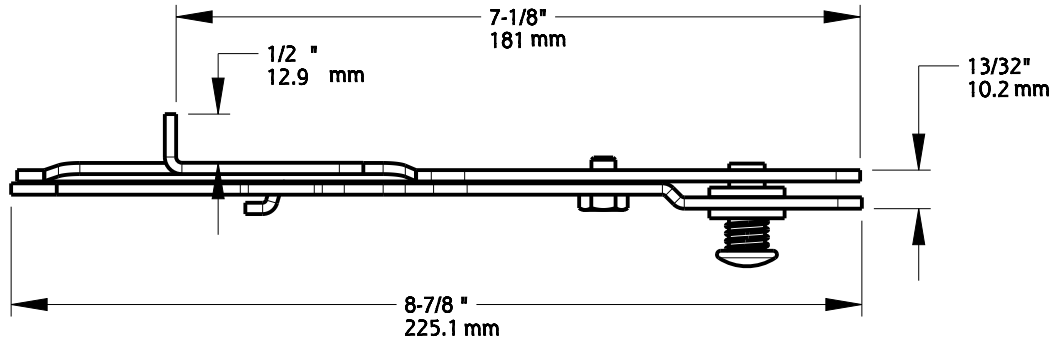

Material: Steel
Finish: Black Powder
Fasteners:

DECO T-HINGE

(12) Tapping screw, Pan Head, #14 x 1-1/4", Type AB

Revision	1	DO NOT SCALE	V8422	N109-308
Date	December 2017	Dimensions are nominal and subject to change.	Family Name	SKU
		©2017 Spectrum Brands, Inc.	DELUXE DECO KIT, T-HINGE	
			Description	

PULL

Material: Steel
Finish: Black Powder
Fasteners:
(2) Hex Screw, #1/4 x 1-1/2"
(1) Hex Bolt, 5/16"-18 x 1-1/4"
(1) Hex Nut, 5/16"-18
(1) Washer, 5/16"

Page 2 of 4

<p>Revision</p> <p>1</p>	<p>DO NOT SCALE</p> <p>Dimensions are nominal and subject to change.</p>	<p>Family Name</p> <p>V8422</p>	<p>SKU</p> <p>N109-308</p>
<p>Date</p> <p>December 2017</p>	<p>©2017 Spectrum Brands, Inc.</p>	<p>Description</p> <p>DELUXE DECO KIT, T-HINGE</p>	

STRIKE BAR

Material: Steel
Finish: Black Powder
Fasteners:
(2) Hex Screw, 5/16" x 2"

Page 3 of 4

Revision	1	DO NOT SCALE	V8422	N109-308
Date	December 2017	Dimensions are nominal and subject to change. ©2017 Spectrum Brands, Inc.	Family Name	SKU
			DELUXE DECO KIT, T-HINGE	
			Description	

LATCH

Material: Steel
Finish: Black Powder
Fasteners:
(2) Hex Screw, 5/16" x 2"
Page 4 of 4

Revision	1	DO NOT SCALE	V8422	N109-308
Date	December 2017	Dimensions are nominal and subject to change. ©2017 Spectrum Brands, Inc.	Family Name	SKU
			DELUXE DECO KIT, T-HINGE	
			Description	