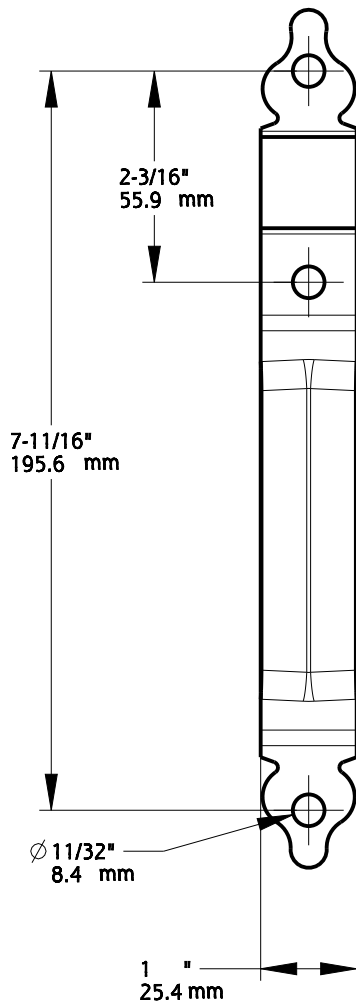

Material: Steel
Finish: Black Powder
Fasteners:

DECO T-HINGE

(12) Tapping screw, Pan Head, #14 x 1-1/4", Type AB

Revision	1	DO NOT SCALE	V8422	N109-308
Date	December 2017	Dimensions are nominal and subject to change.	Family Name	SKU
		©2017 Spectrum Brands, Inc.	DELUXE DECO KIT, T-HINGE	
			Description	

PULL

Material: Steel
Finish: Black Powder
Fasteners:
(2) Hex Screw, #1/4 x 1-1/2"
(1) Hex Bolt, 5/16"-18 x 1-1/4"
(1) Hex Nut, 5/16"-18
(1) Washer, 5/16"

Page 2 of 4

<p>Revision</p> <p>1</p>	<p>DO NOT SCALE</p> <p>Dimensions are nominal and subject to change.</p>	<p>Family Name</p> <p>V8422</p>	<p>SKU</p> <p>N109-308</p>
<p>Date</p> <p>December 2017</p>	<p>©2017 Spectrum Brands, Inc.</p>	<p>Description</p> <p>DELUXE DECO KIT, T-HINGE</p>	

STRIKE BAR

Material: Steel
Finish: Black Powder
Fasteners:
(2) Hex Screw, 5/16" x 2"

Page 3 of 4

Revision	1	DO NOT SCALE	V8422	N109-308
Date	December 2017	Dimensions are nominal and subject to change. ©2017 Spectrum Brands, Inc.	Family Name	SKU
			DELUXE DECO KIT, T-HINGE	
			Description	

LATCH

Material: Steel
Finish: Black Powder
Fasteners:
(2) Hex Screw, 5/16" x 2"
Page 4 of 4

Revision	1	DO NOT SCALE	V8422	N109-308
Date	December 2017	Dimensions are nominal and subject to change. ©2017 Spectrum Brands, Inc.	Family Name	SKU
			DELUXE DECO KIT, T-HINGE	
			Description	