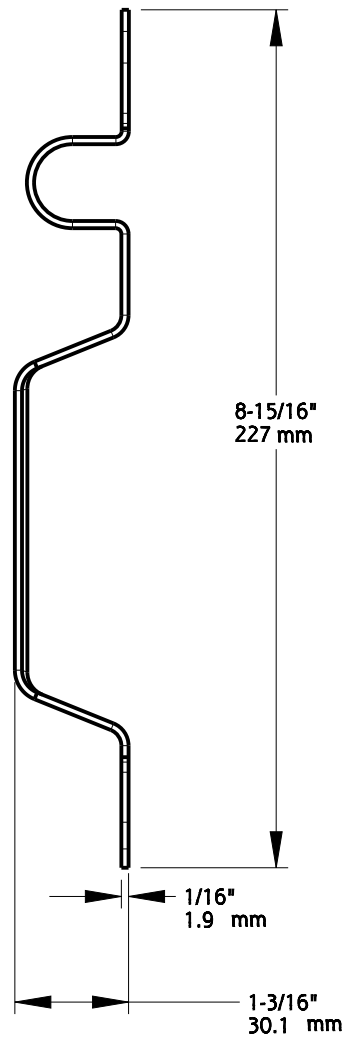

Material: Steel
Finish: Black Powder
Fasteners:

DECO T-HINGE

(12) Tapping screw, Pan Head, #14 x 1-1/4", Type AB

Revision	1	DO NOT SCALE	V8422	N109-308
Date	December 2017	Dimensions are nominal and subject to change.	Family Name	SKU
		©2017 Spectrum Brands, Inc.	DELUXE DECO KIT, T-HINGE	
			Description	

PULL

Material: Steel
Finish: Black Powder
Fasteners:
(2) Hex Screw, #1/4 x 1-1/2"
(1) Hex Bolt, 5/16"-18 x 1-1/4"
(1) Hex Nut, 5/16"-18
(1) Washer, 5/16"

Page 2 of 4

<p>Revision</p> <p>1</p>	<p>DO NOT SCALE</p> <p>Dimensions are nominal and subject to change.</p>	<p>Family Name</p> <p>V8422</p>	<p>SKU</p> <p>N109-308</p>
<p>Date</p> <p>December 2017</p>	<p>©2017 Spectrum Brands, Inc.</p>	<p>Description</p> <p>DELUXE DECO KIT, T-HINGE</p>	

STRIKE BAR

Material: Steel
Finish: Black Powder
Fasteners:
(2) Hex Screw, 5/16" x 2"

Page 3 of 4

Revision	1	DO NOT SCALE	V8422	N109-308
Date	December 2017	Dimensions are nominal and subject to change. ©2017 Spectrum Brands, Inc.	Family Name	SKU
			DELUXE DECO KIT, T-HINGE	
			Description	

LATCH

Material: Steel
Finish: Black Powder
Fasteners:
(2) Hex Screw, 5/16" x 2"
Page 4 of 4

Revision	1	DO NOT SCALE	V8422	N109-308
Date	December 2017	Dimensions are nominal and subject to change. ©2017 Spectrum Brands, Inc.	Family Name	SKU
			DELUXE DECO KIT, T-HINGE	
			Description	