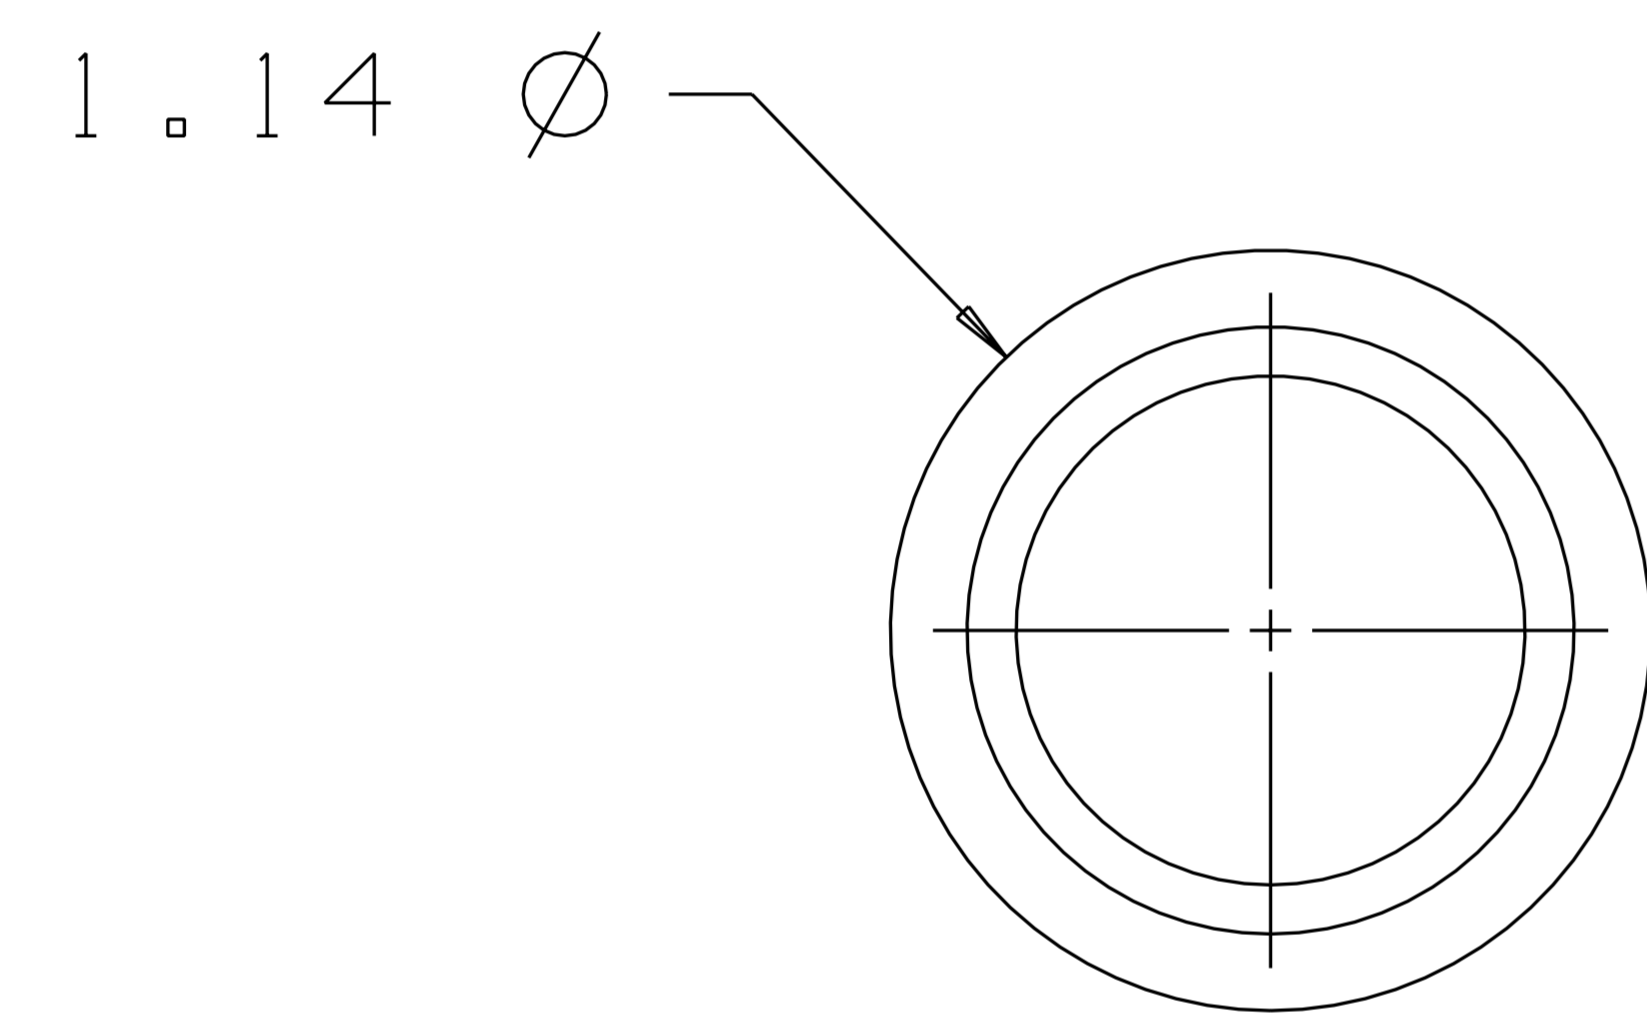

LOCK ASSY

FRONT COVER

NUT

ASSEMBLY VIEW

NOTE: TWO KEYS INCLUDED WITH EACH ASSEMBLY.

PART #	SIZE	"A"
825.D.**	1/4"	.89
825.H.**	1/2"	1.15
825.L.**	3/4"	1.39

LOCKING TAB - BENT

LOCKING TAB - STRAIGHT