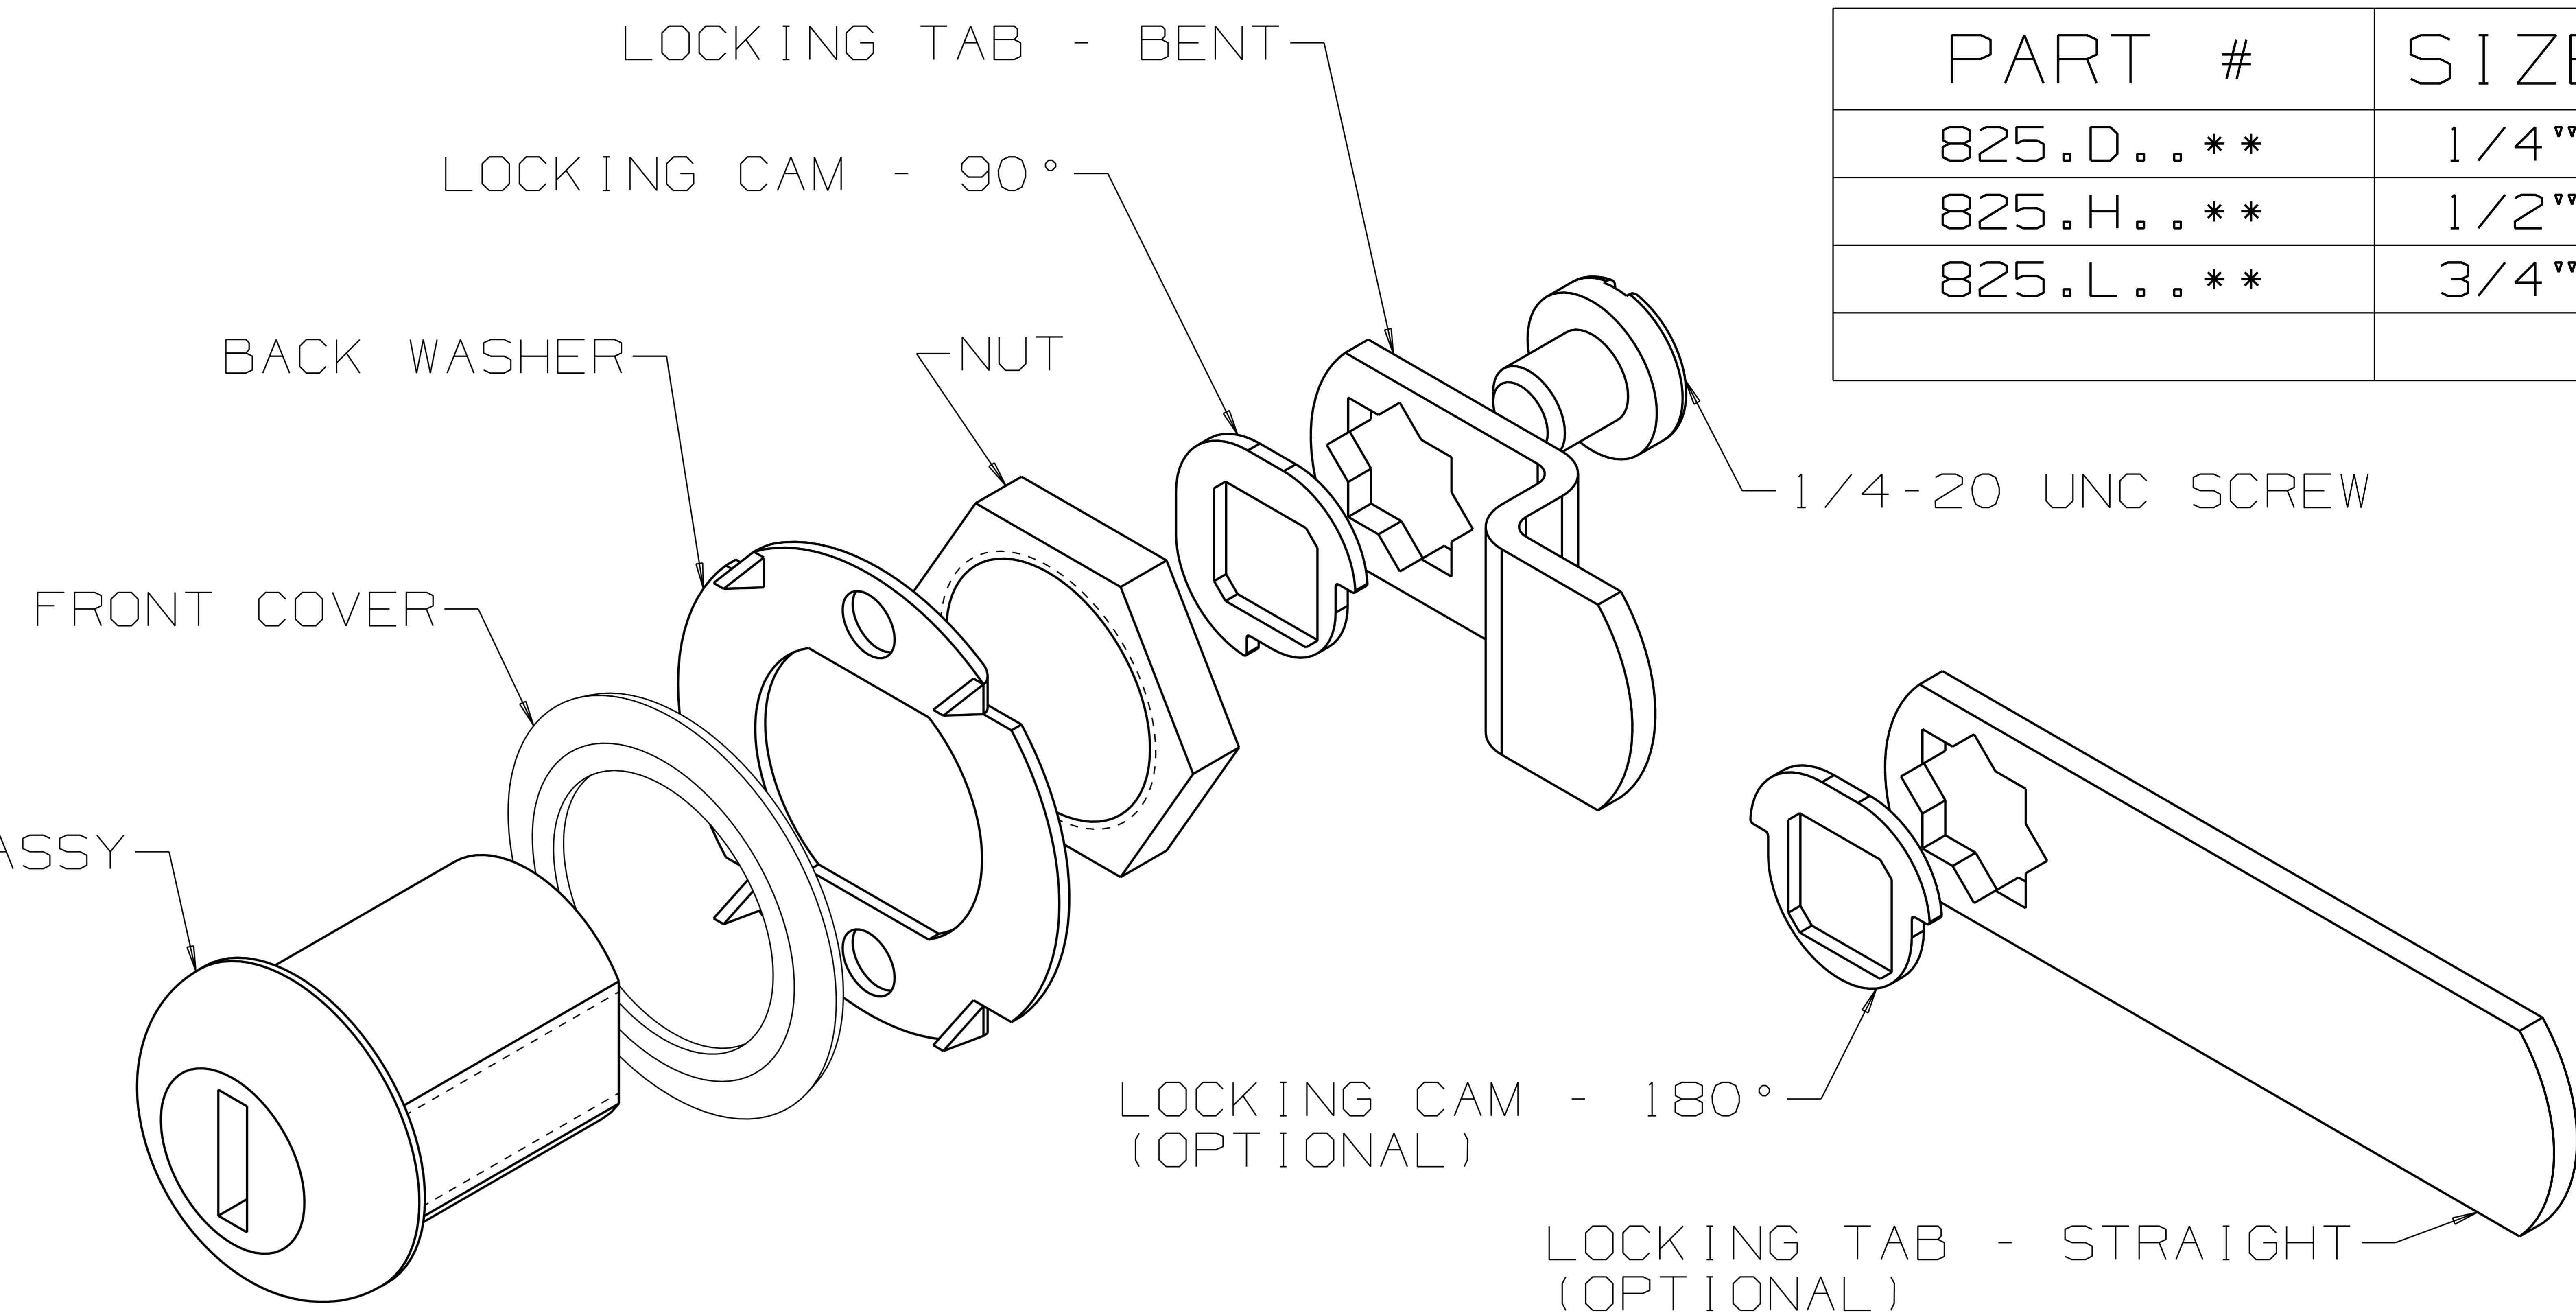

LOCK ASSY

FRONT COVER

NUT

ASSEMBLY VIEW

NOTE: TWO KEYS INCLUDED WITH EACH ASSEMBLY.

PART #	SIZE	"A"
825.D.**	1/4"	.89
825.H.**	1/2"	1.15
825.L.**	3/4"	1.39

LOCKING TAB - BENT

LOCKING TAB - STRAIGHT