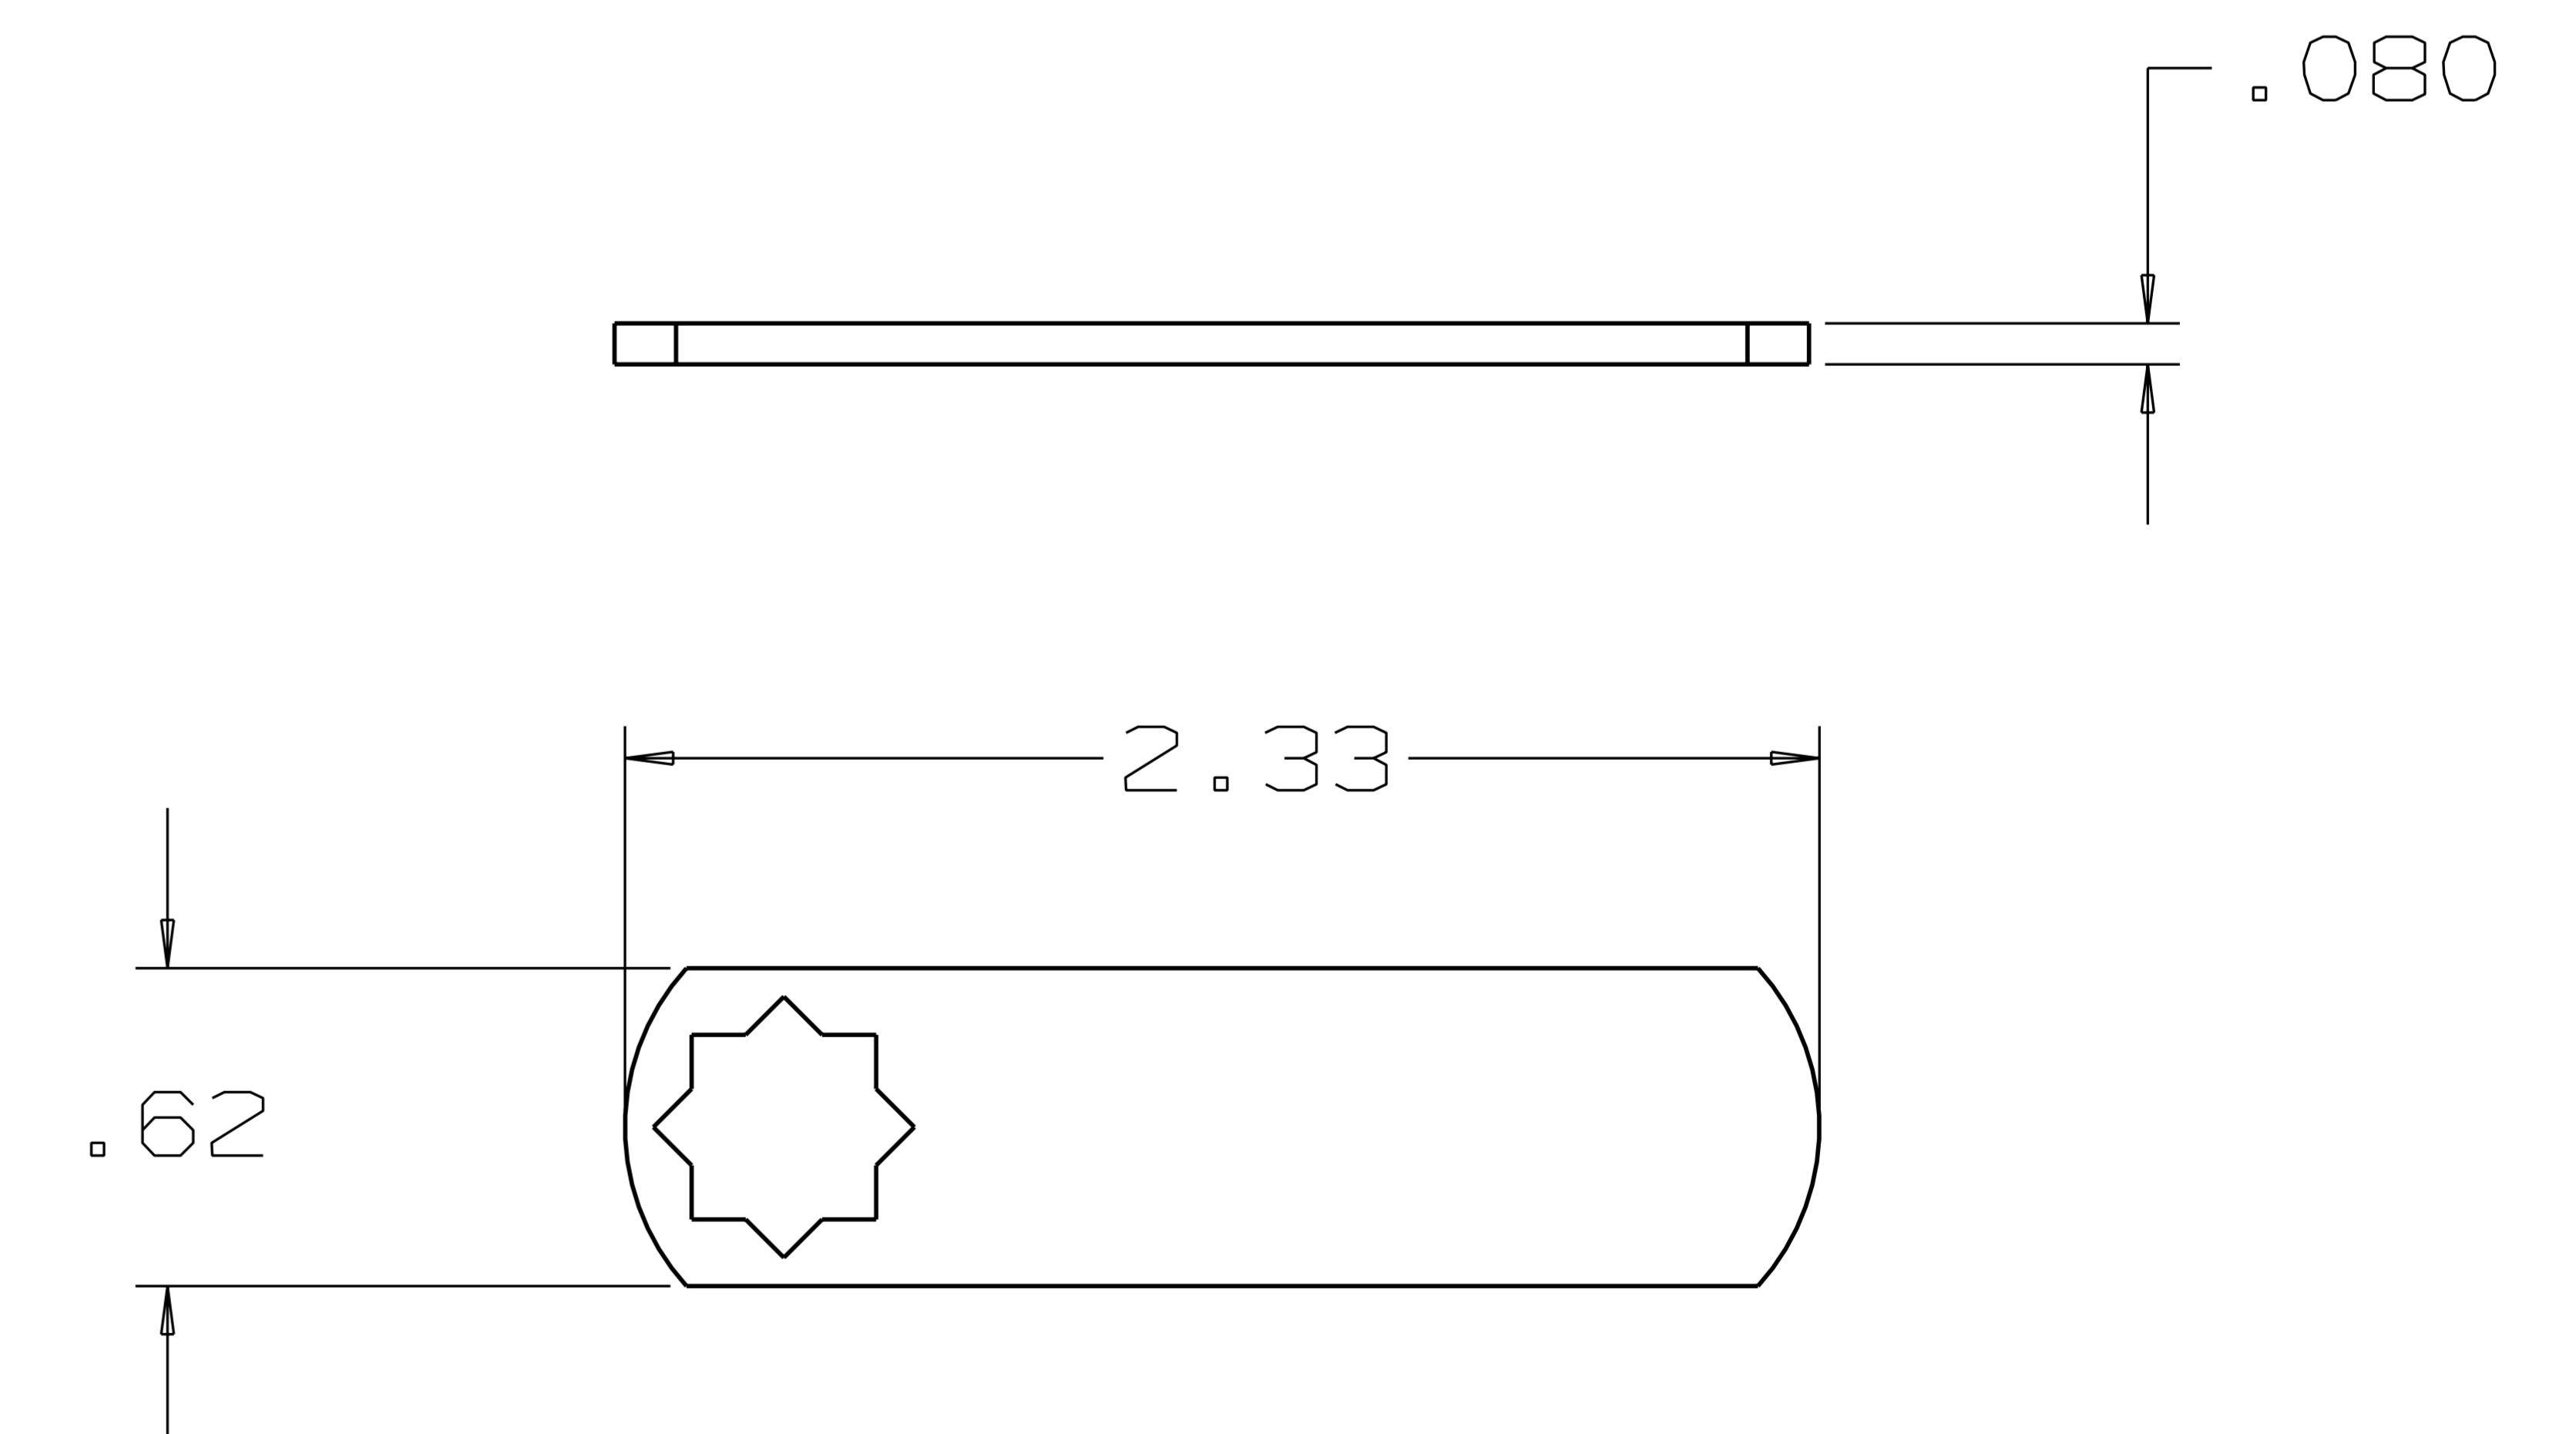

LOCK ASSY

FRONT COVER

NUT

ASSEMBLY VIEW

NOTE: TWO KEYS INCLUDED WITH EACH ASSEMBLY.

PART #	SIZE	"A"
825.D.**	1/4"	.89
825.H.**	1/2"	1.15
825.L.**	3/4"	1.39

LOCKING TAB - BENT

LOCKING TAB - STRAIGHT