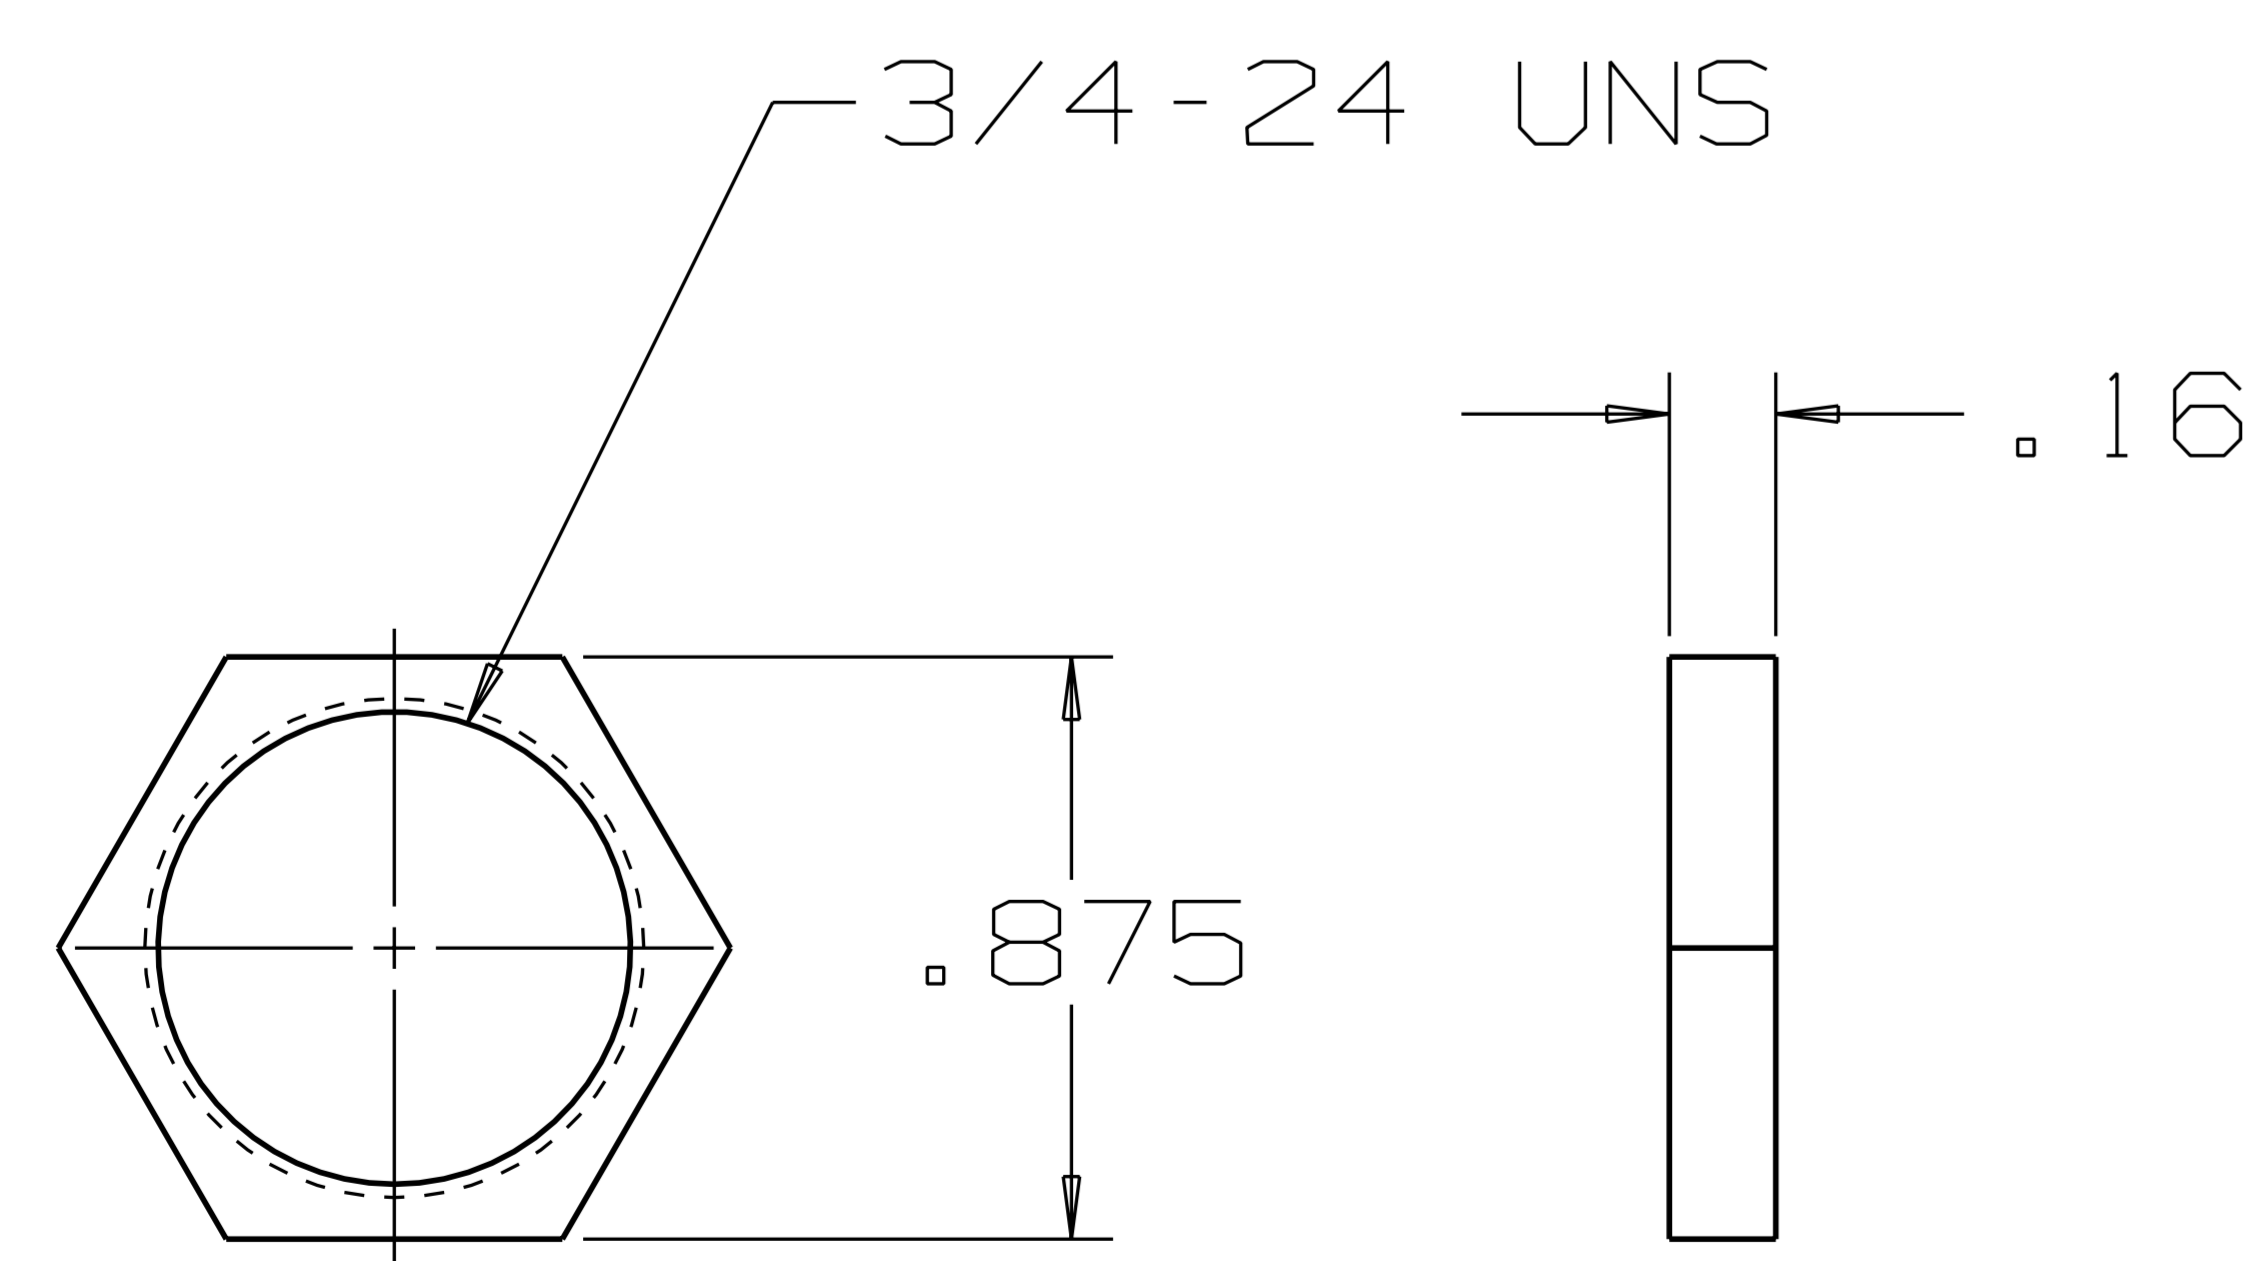

LOCK ASSY

FRONT COVER

NUT

ASSEMBLY VIEW

NOTE: TWO KEYS INCLUDED WITH EACH ASSEMBLY.

PART #	SIZE	"A"
825.D.**	1/4"	.89
825.H.**	1/2"	1.15
825.L.**	3/4"	1.39

LOCKING TAB - BENT

LOCKING TAB - STRAIGHT