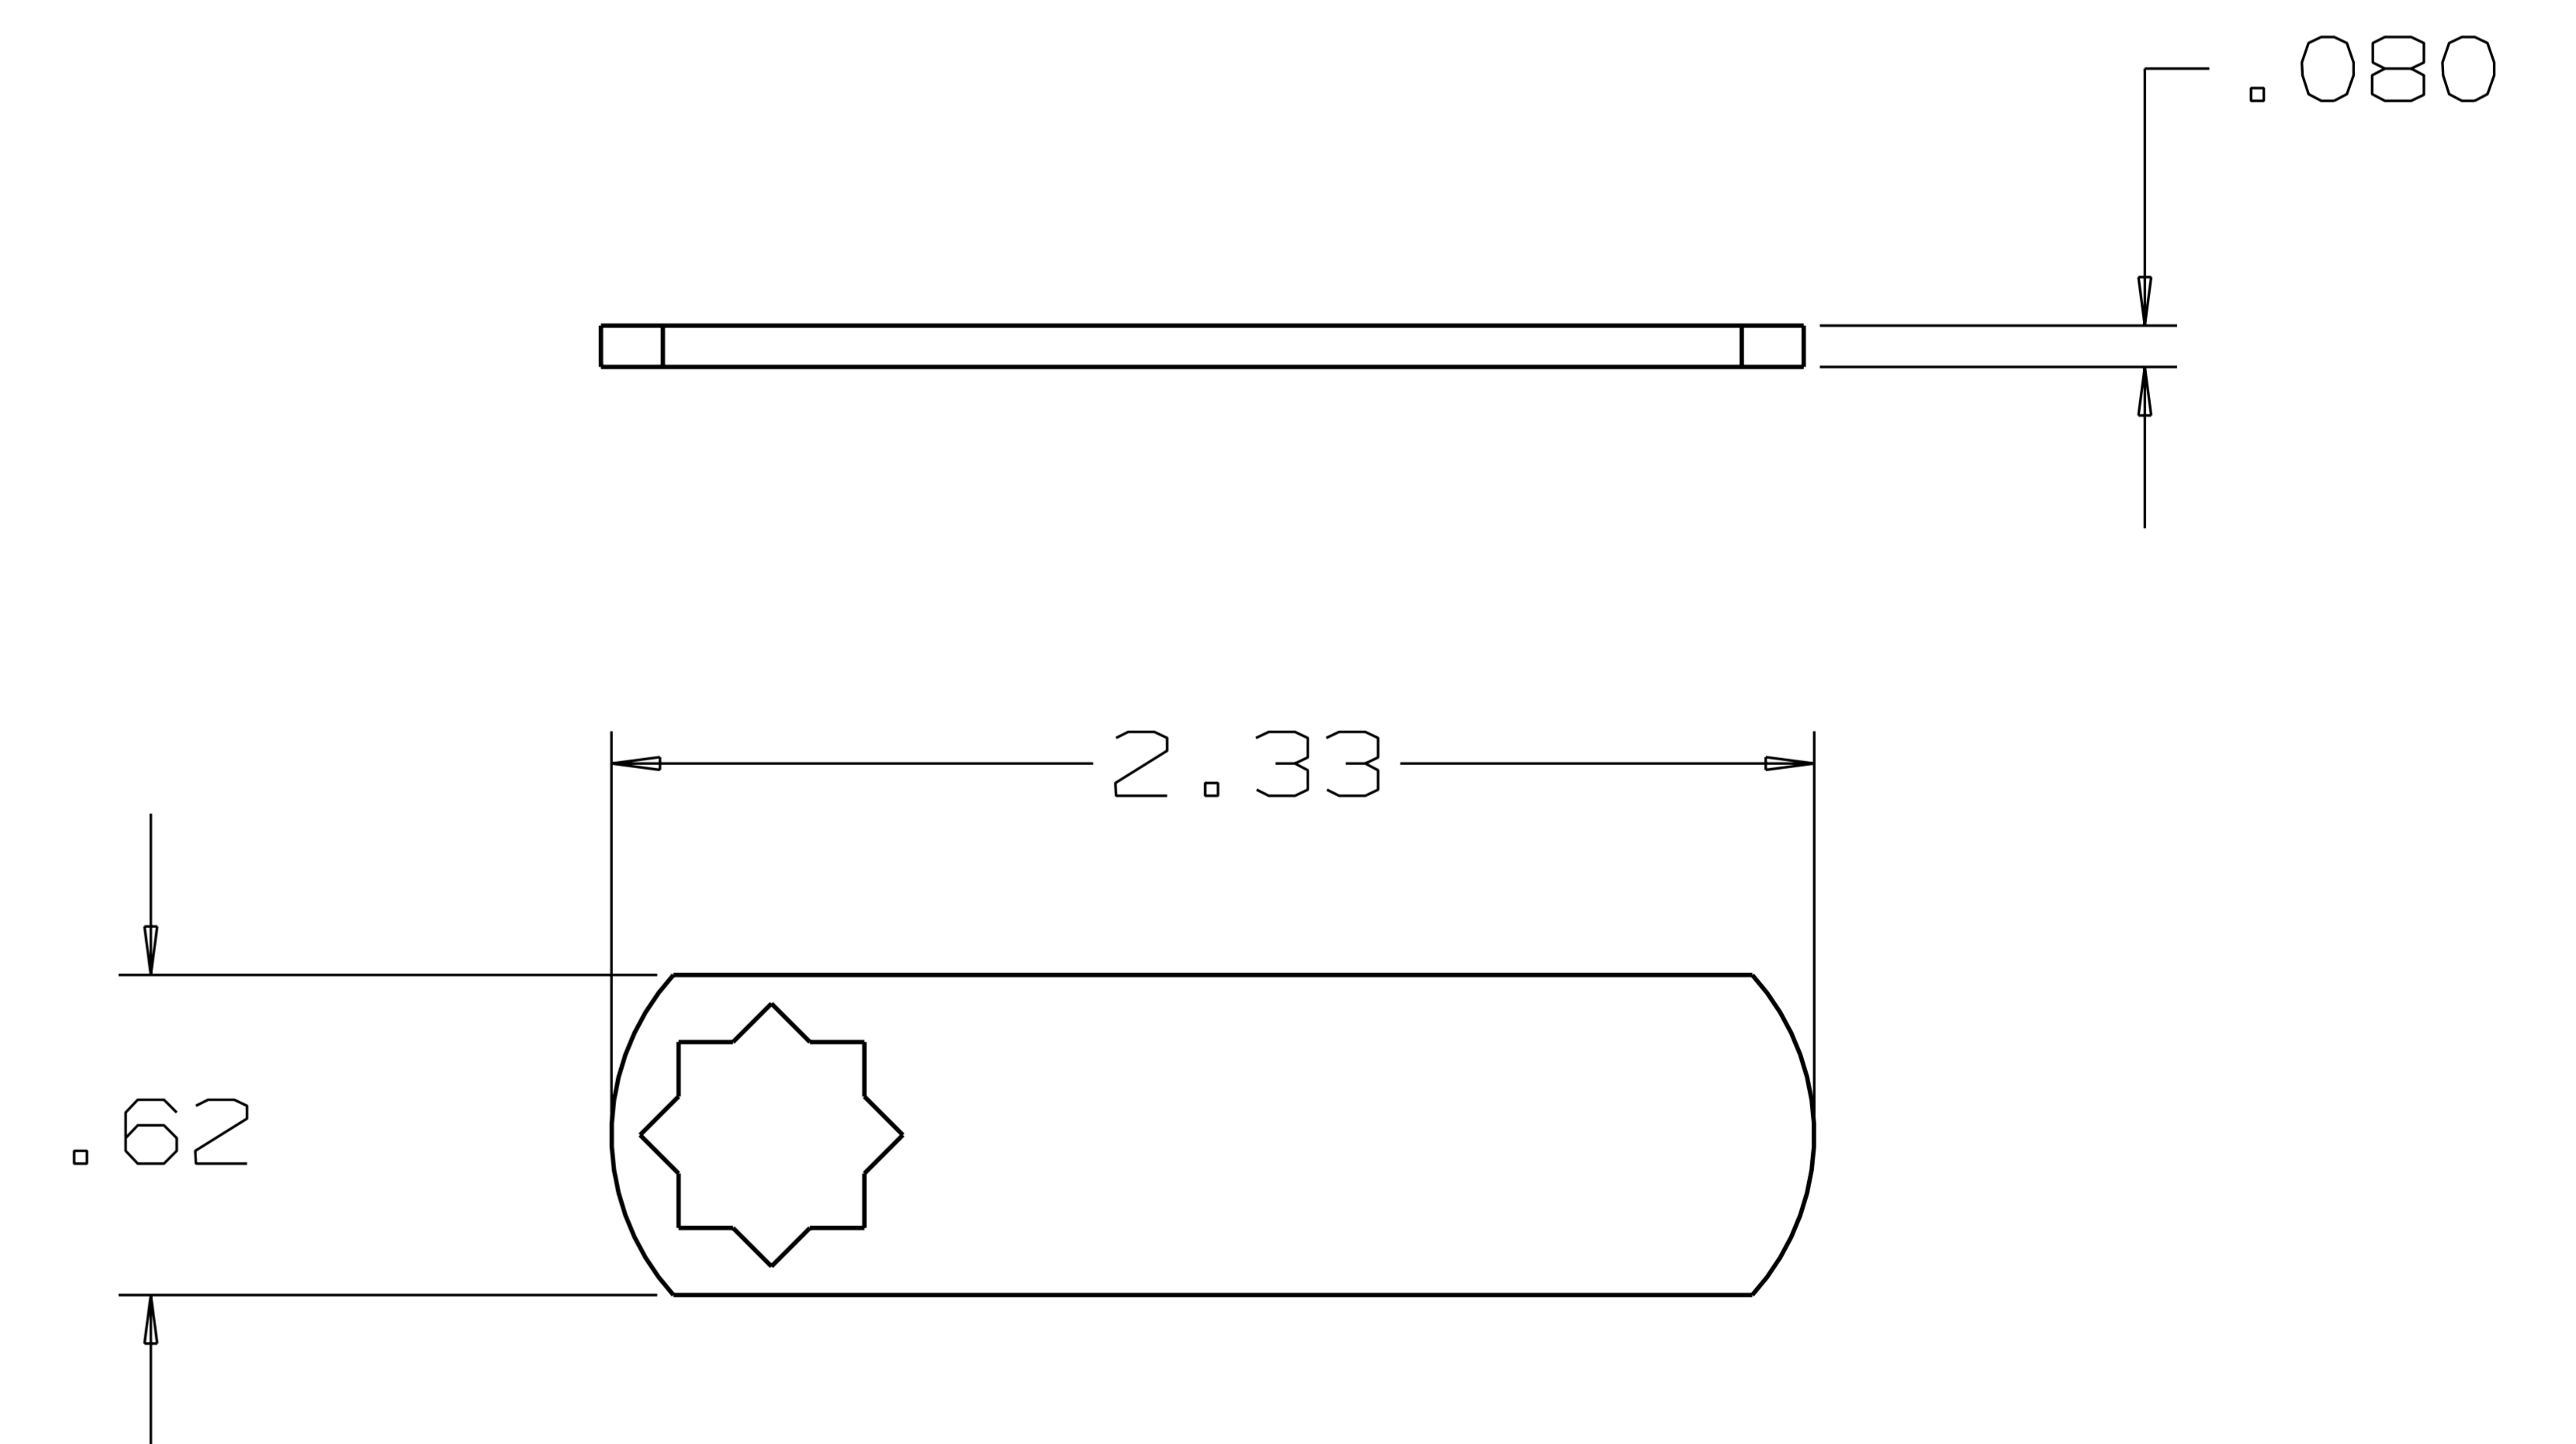

LOCK ASSY

3/4-24 UNS

FRONT COVER

NUT

ASSEMBLY VIEW

NOTE: TWO KEYS INCLUDED WITH EACH ASSEMBLY.

PART #	SIZE	"A"
825.D.**	1/4"	.89
825.H.**	1/2"	1.15
825.L.**	3/4"	1.39

LOCKING TAB - BENT

LOCKING TAB - STRAIGHT