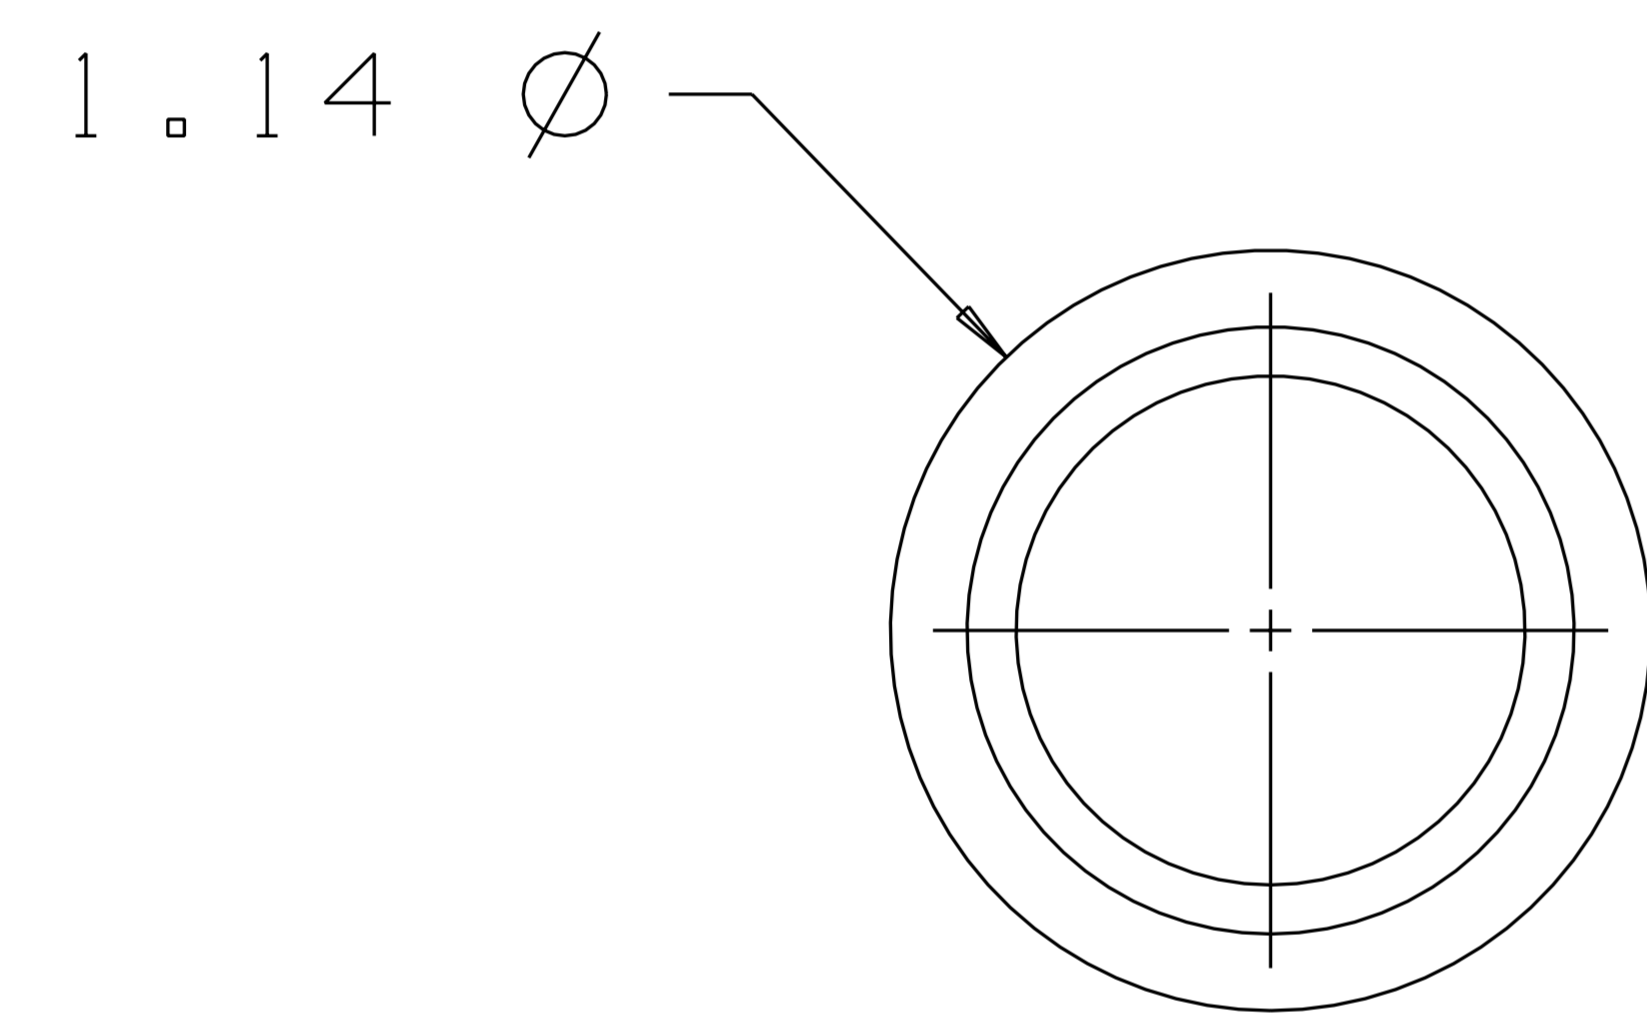

LOCK ASSY

3/4-24 UNS

FRONT COVER

NUT

ASSEMBLY VIEW

NOTE: TWO KEYS INCLUDED WITH EACH ASSEMBLY.

PART #	SIZE	"A"
825.D.**	1/4"	.89
825.H.**	1/2"	1.15
825.L.**	3/4"	1.39

LOCKING TAB - BENT

LOCKING TAB - STRAIGHT