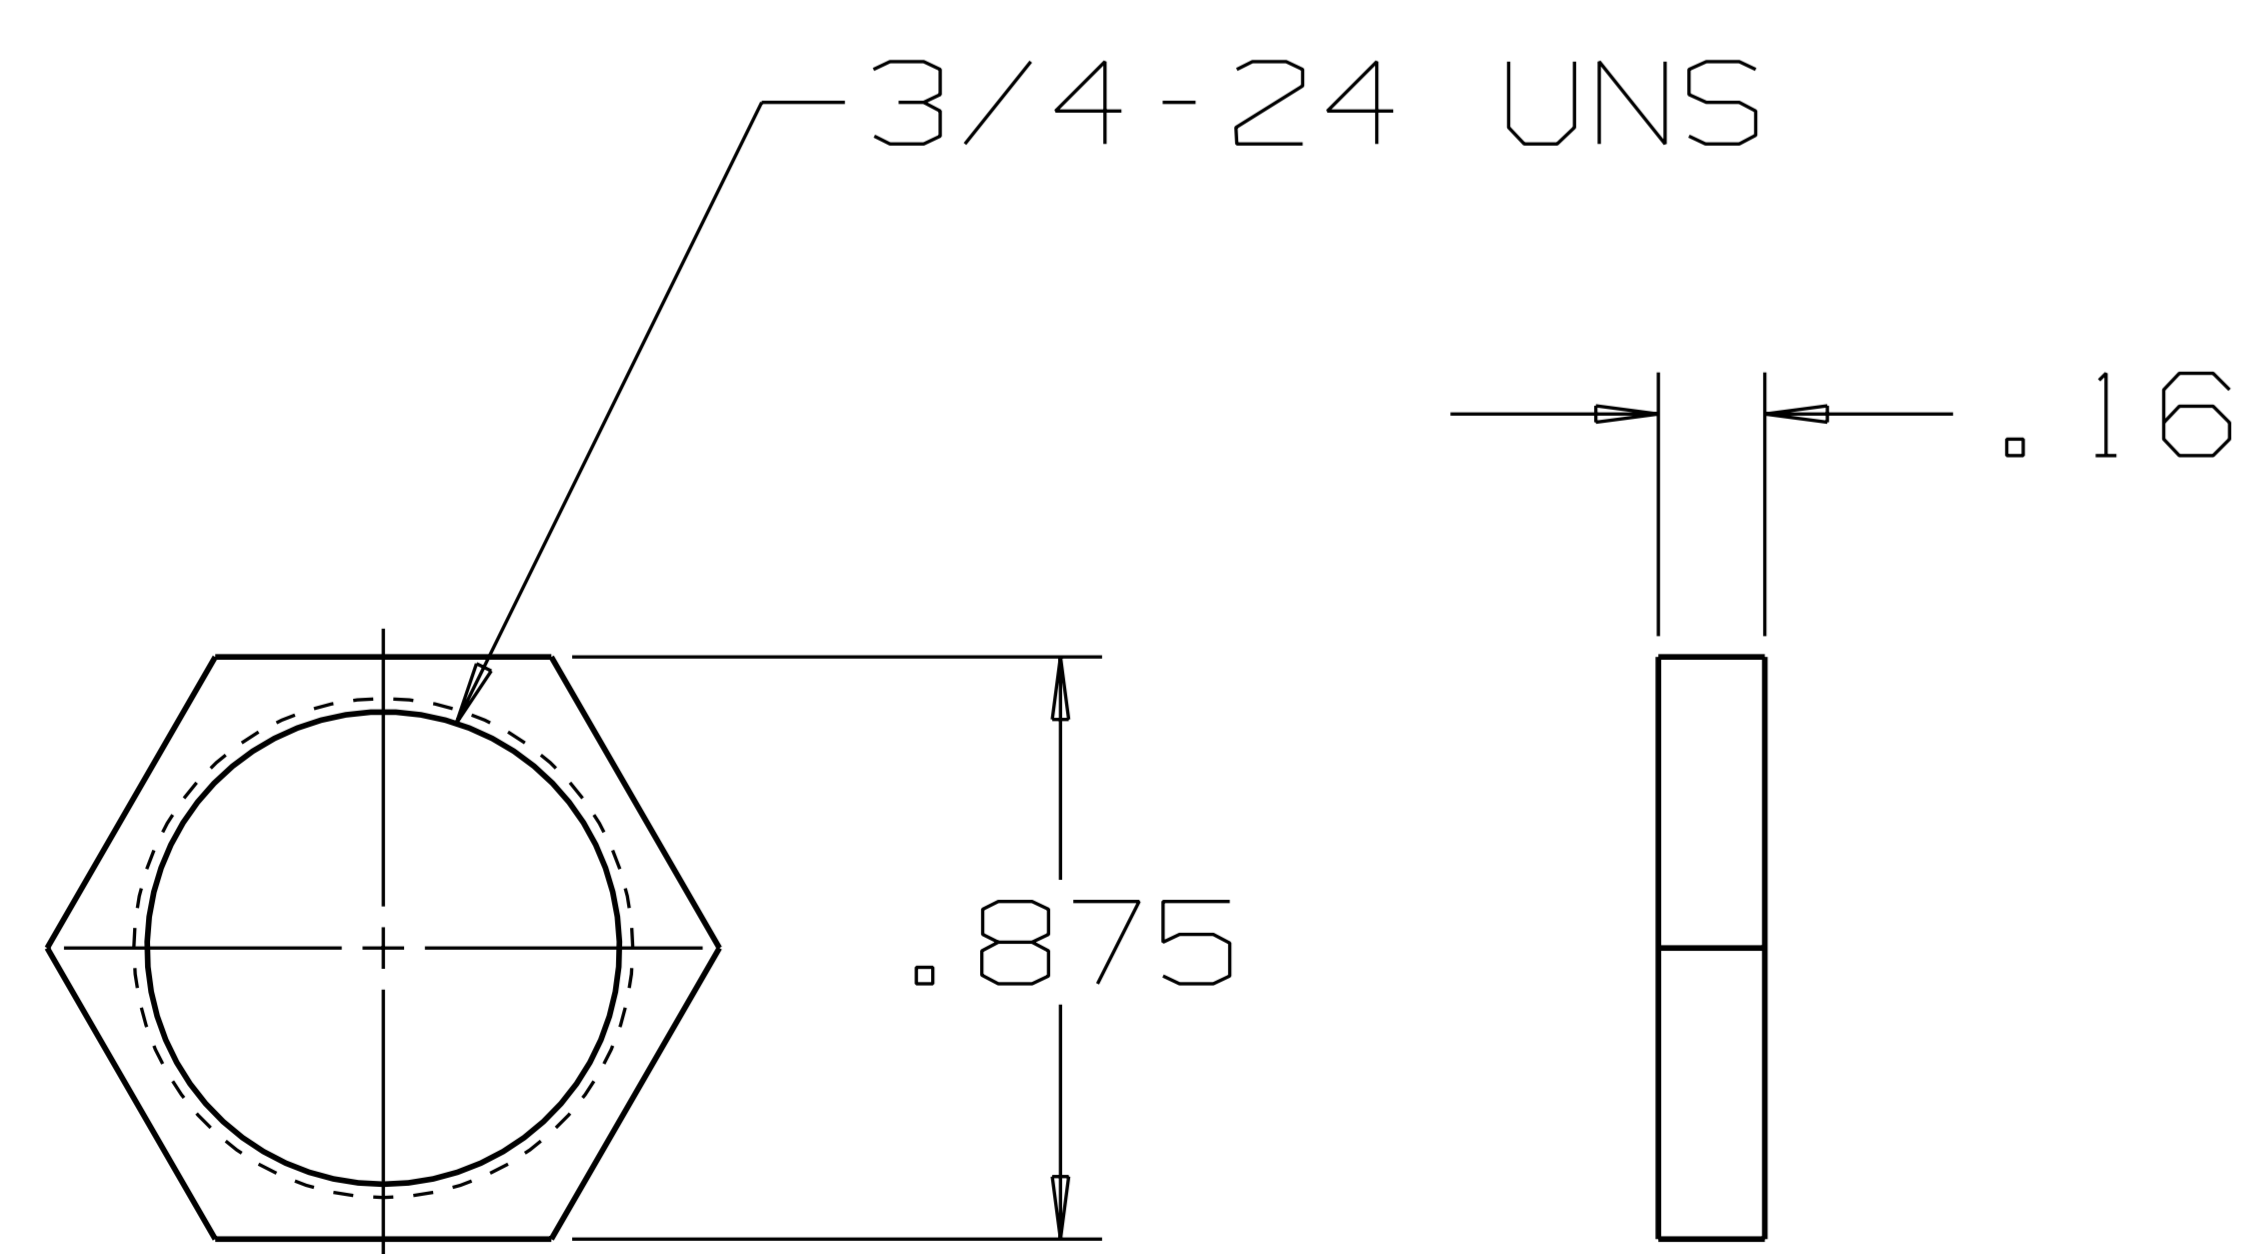

LOCK ASSY

3/4-24 UNS

FRONT COVER

NUT

ASSEMBLY VIEW

NOTE: TWO KEYS INCLUDED WITH EACH ASSEMBLY.

PART #	SIZE	"A"
825.D.**	1/4"	.89
825.H.**	1/2"	1.15
825.L.**	3/4"	1.39

LOCKING TAB - BENT

LOCKING TAB - STRAIGHT