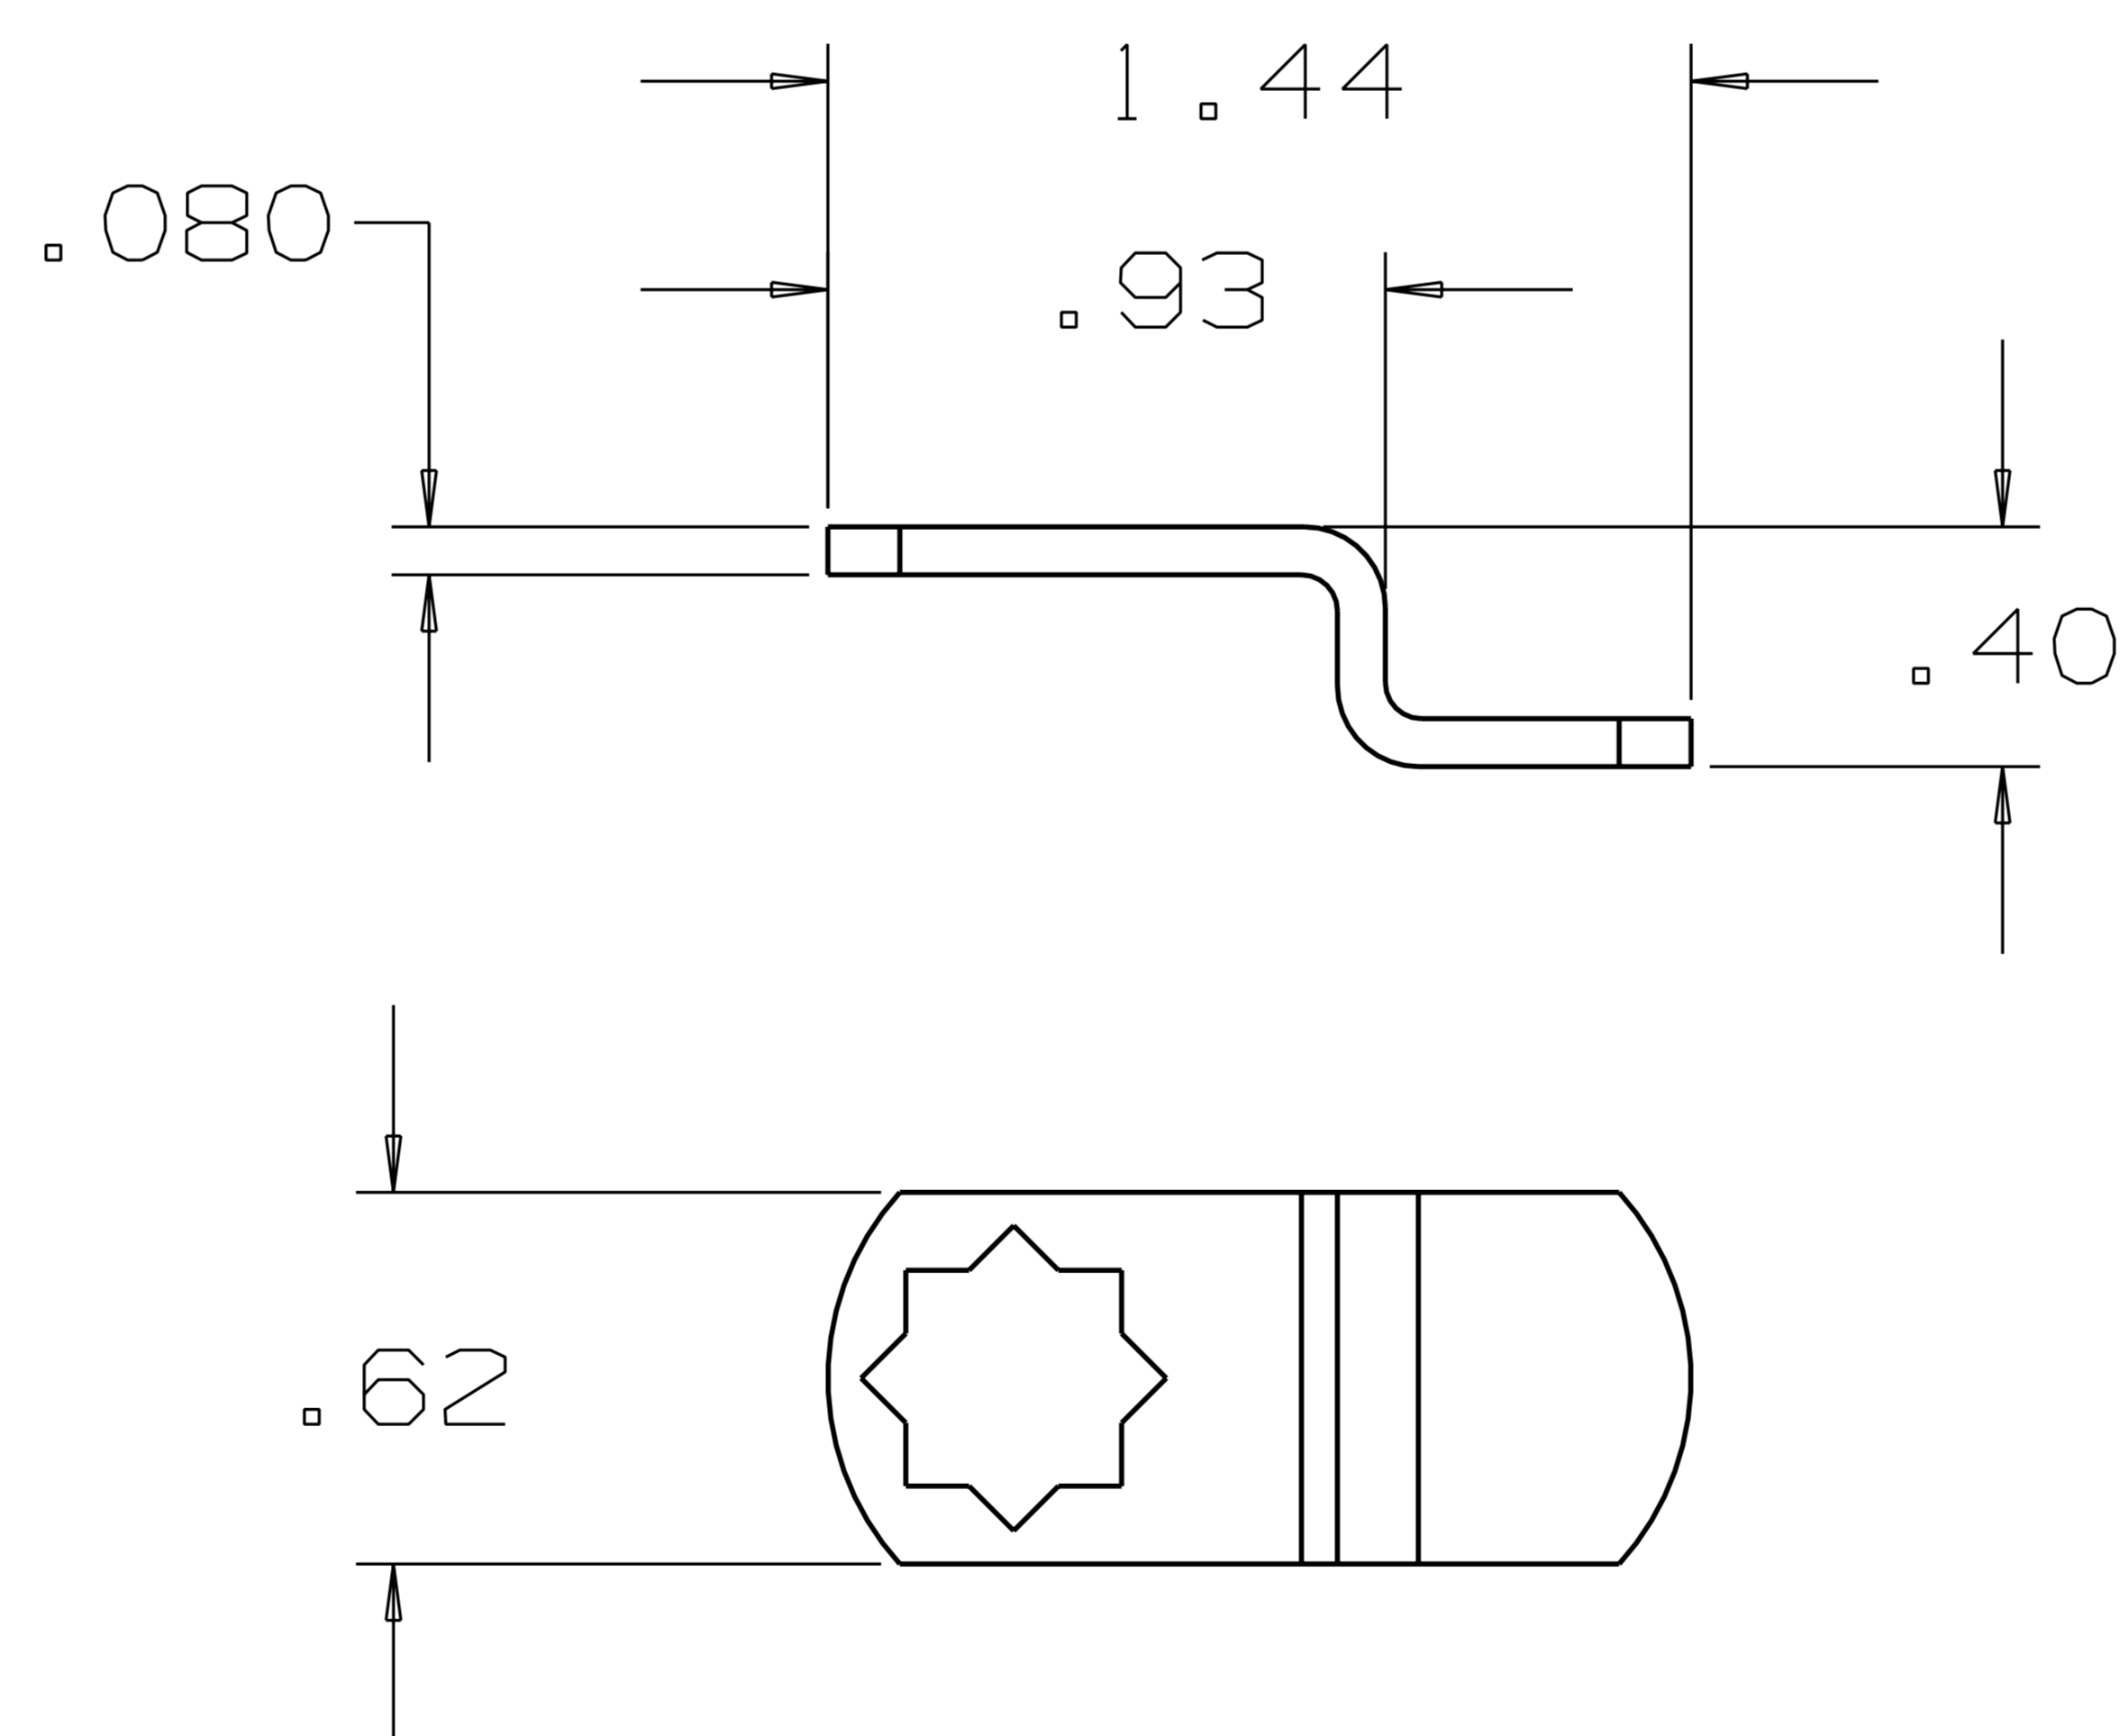

LOCK ASSY

3/4-24 UNS

FRONT COVER

NUT

ASSEMBLY VIEW

NOTE: TWO KEYS INCLUDED WITH EACH ASSEMBLY.

PART #	SIZE	"A"
825.D.**	1/4"	.89
825.H.**	1/2"	1.15
825.L.**	3/4"	1.39

LOCKING TAB - BENT

LOCKING TAB - STRAIGHT