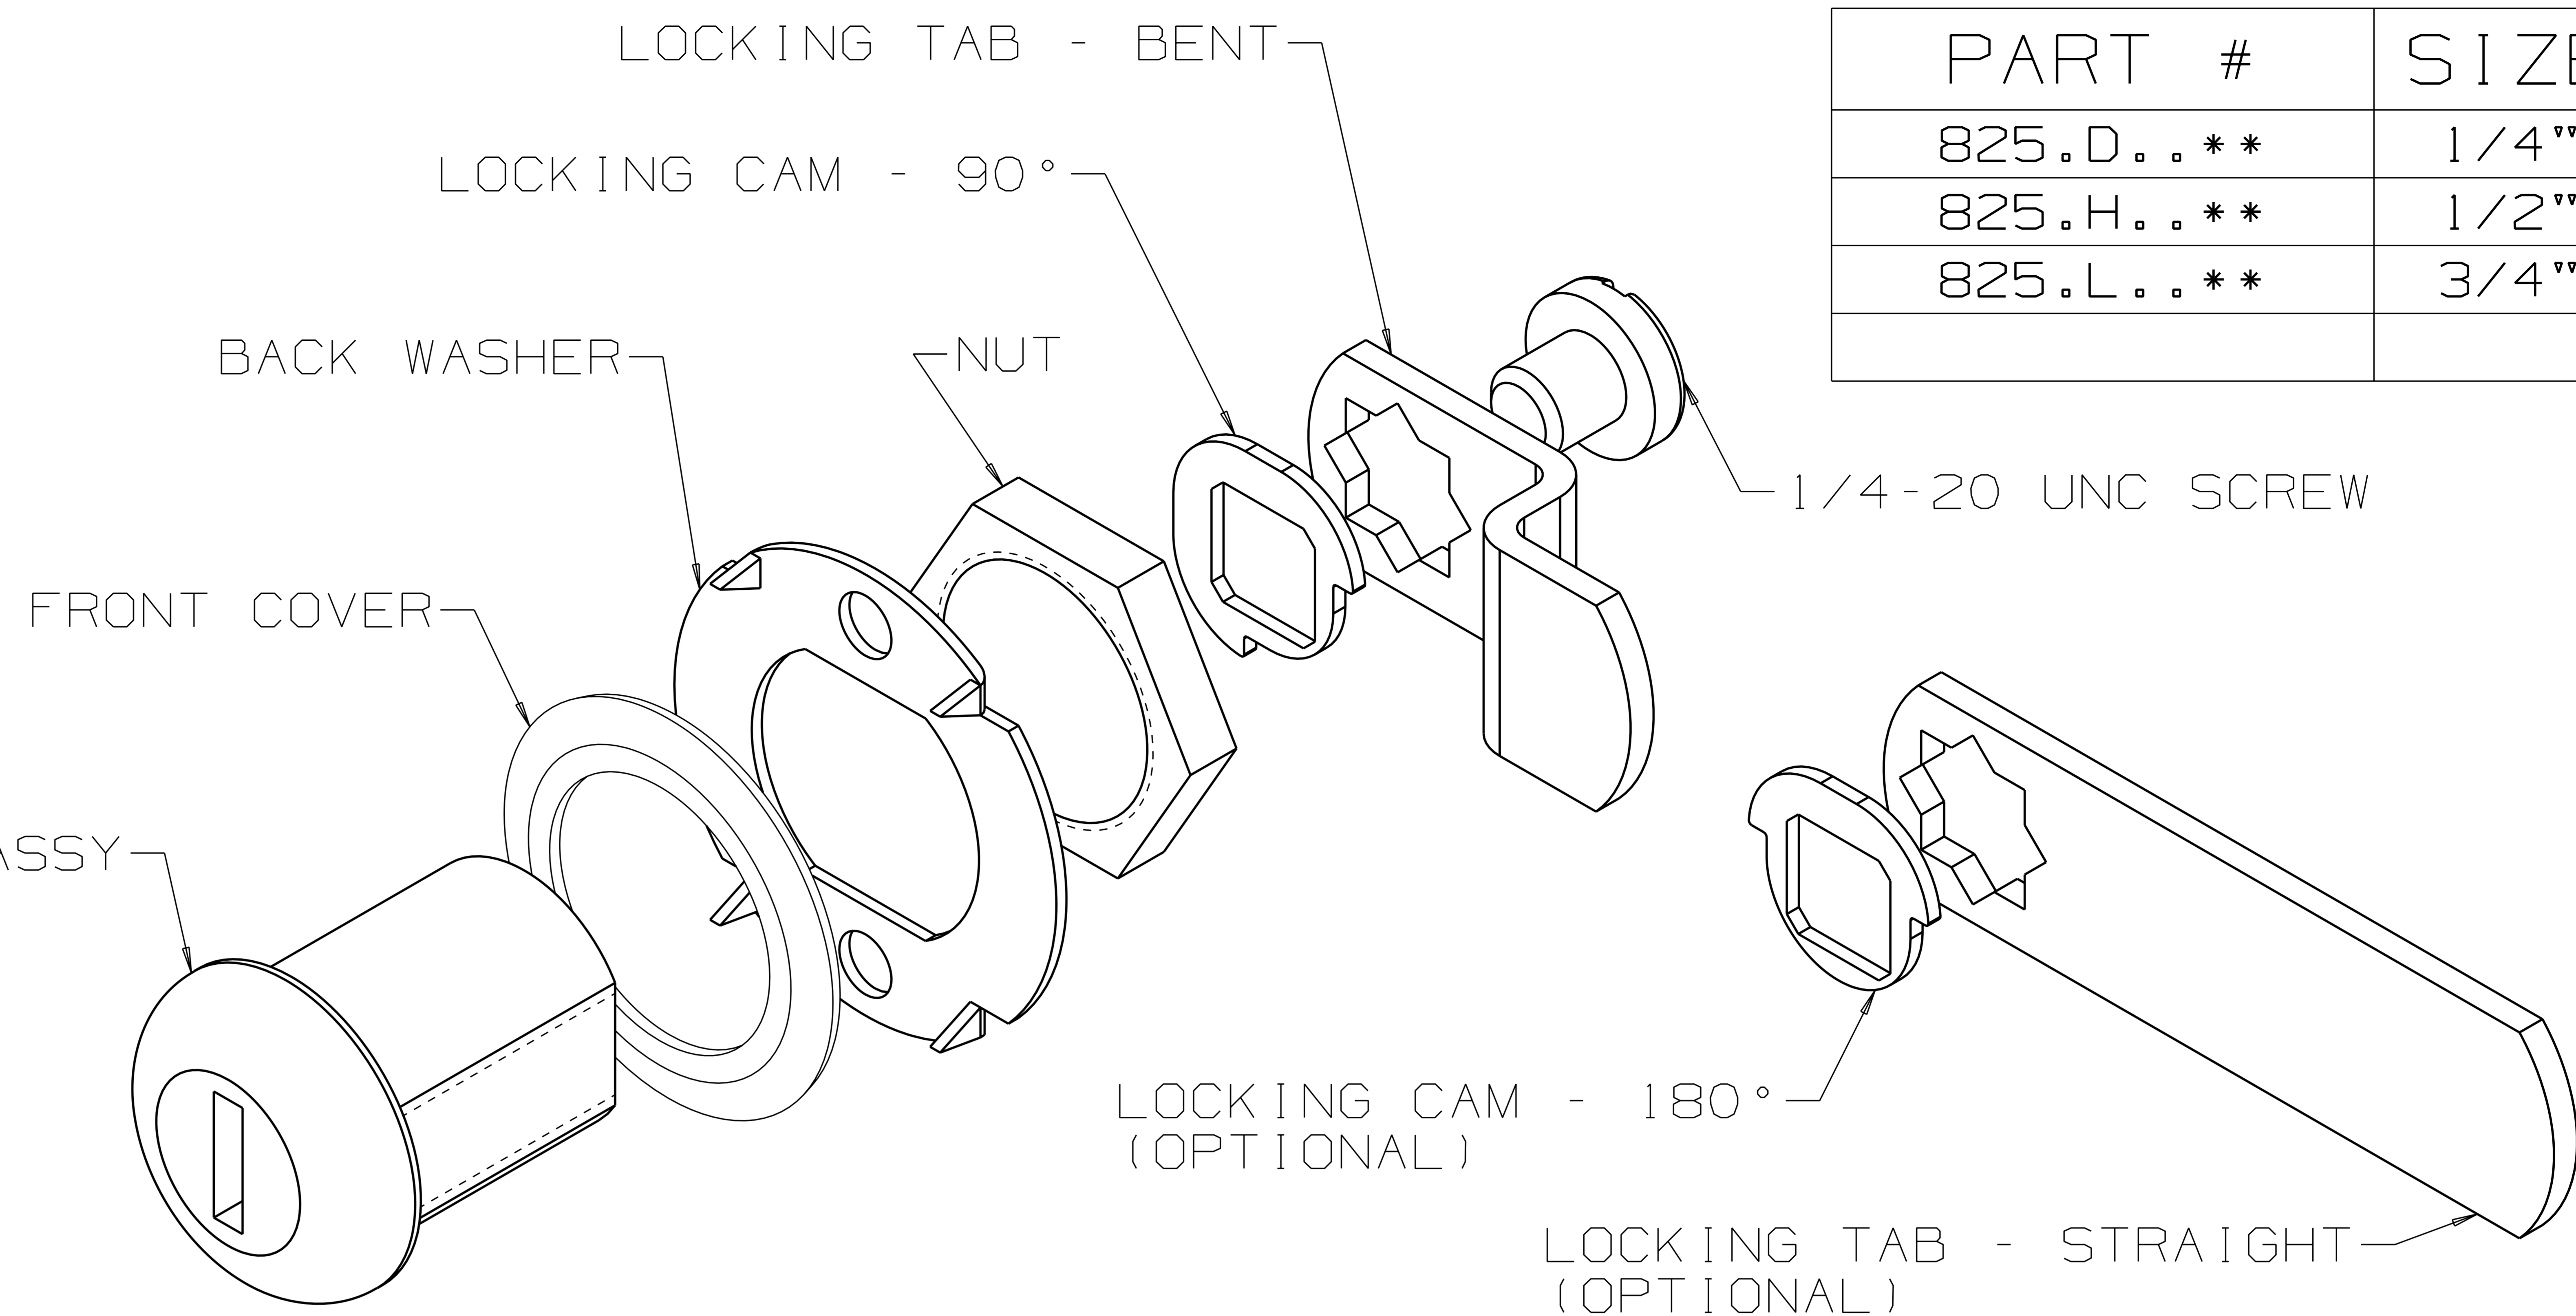

LOCK ASSY

3/4-24 UNS

FRONT COVER

NUT

ASSEMBLY VIEW

NOTE: TWO KEYS INCLUDED WITH EACH ASSEMBLY.

PART #	SIZE	"A"
825.D.**	1/4"	.89
825.H.**	1/2"	1.15
825.L.**	3/4"	1.39

LOCKING TAB - BENT

LOCKING TAB - STRAIGHT