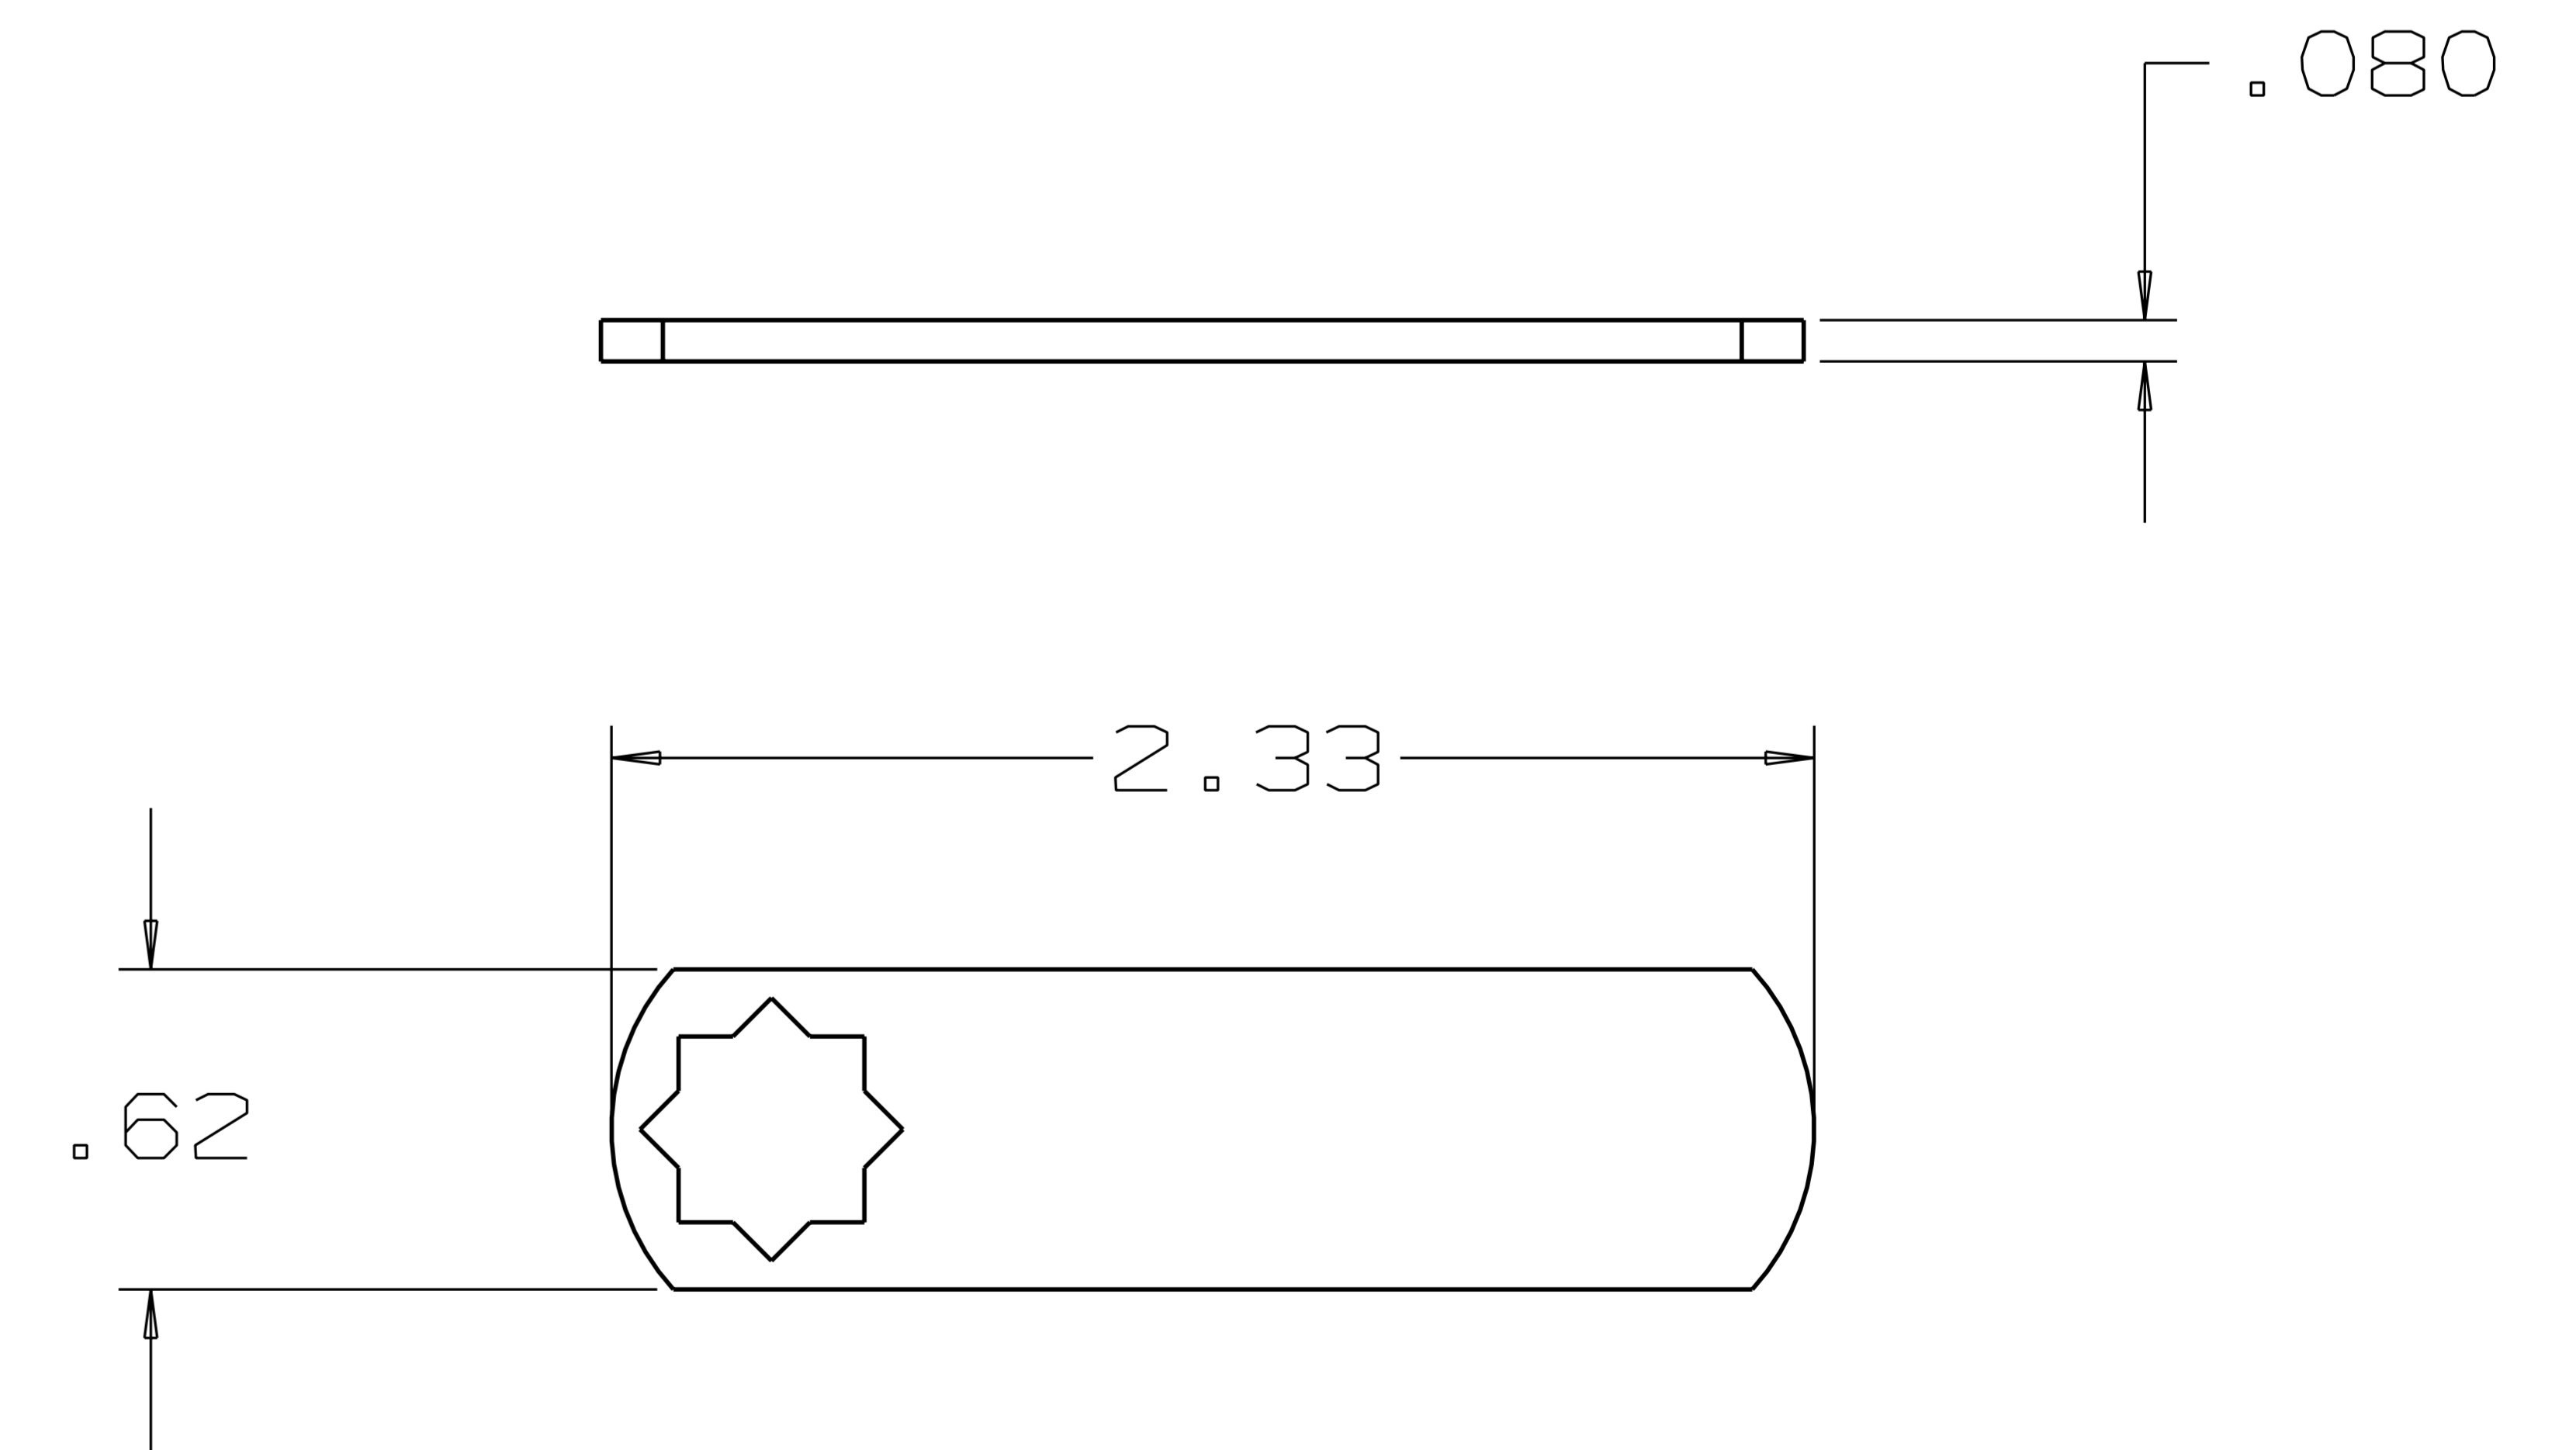

LOCK ASSY

FRONT COVER

NUT

ASSEMBLY VIEW

NOTE: TWO KEYS INCLUDED WITH EACH ASSEMBLY.

PART #	SIZE	"A"
825.D.**	1/4"	.89
825.H.**	1/2"	1.15
825.L.**	3/4"	1.39

LOCKING TAB - BENT

LOCKING TAB - STRAIGHT