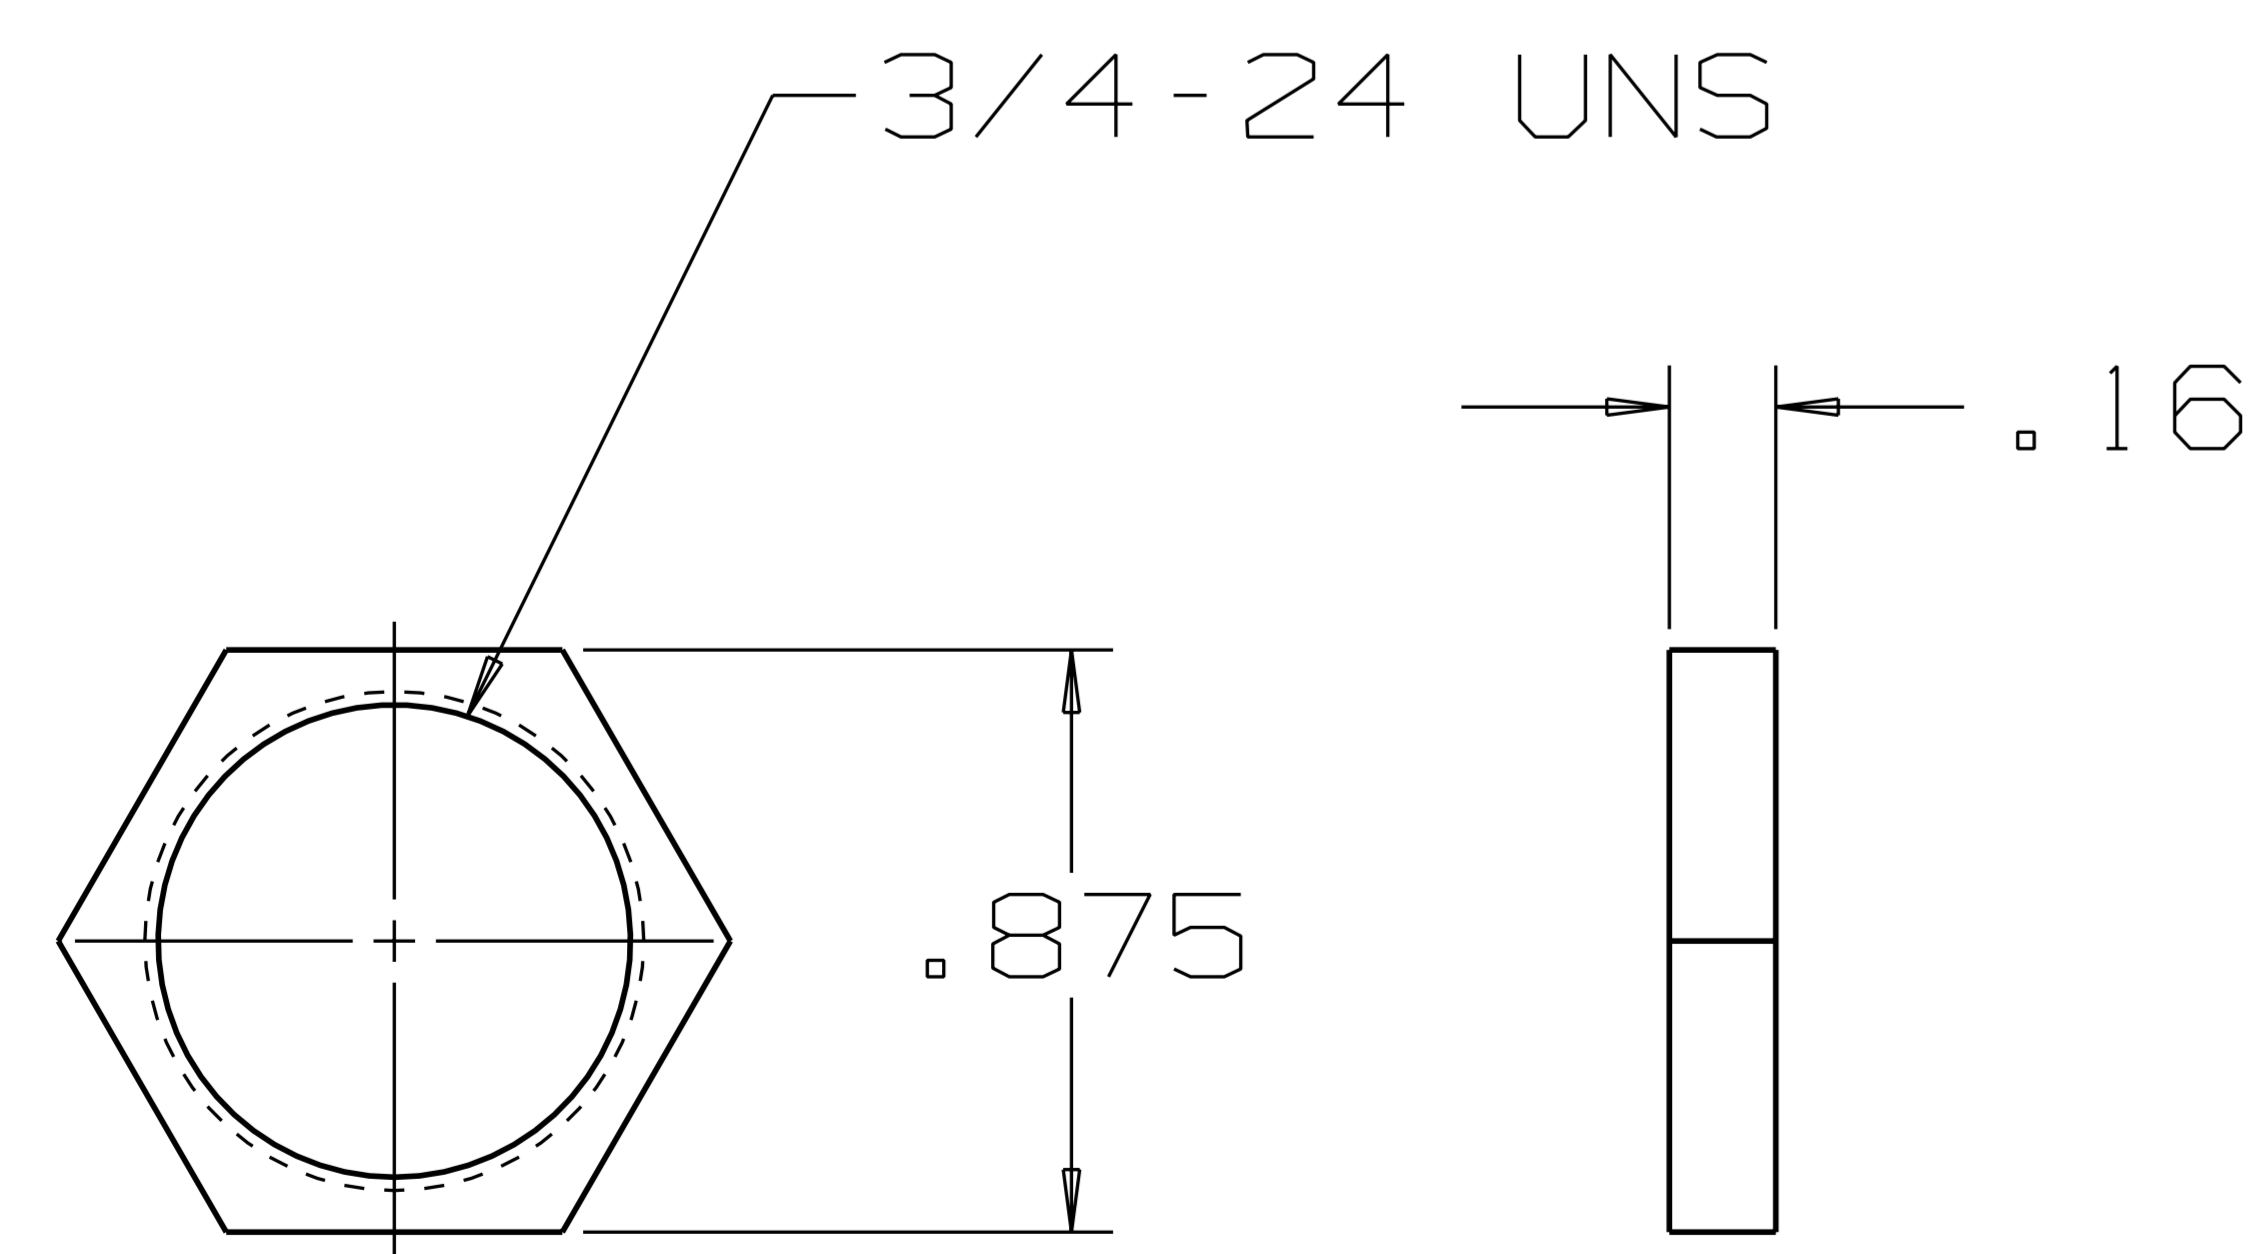

LOCK ASSY

FRONT COVER

NUT

ASSEMBLY VIEW

NOTE: TWO KEYS INCLUDED WITH EACH ASSEMBLY.

PART #	SIZE	"A"
825.D.**	1/4"	.89
825.H.**	1/2"	1.15
825.L.**	3/4"	1.39

LOCKING TAB - BENT

LOCKING TAB - STRAIGHT