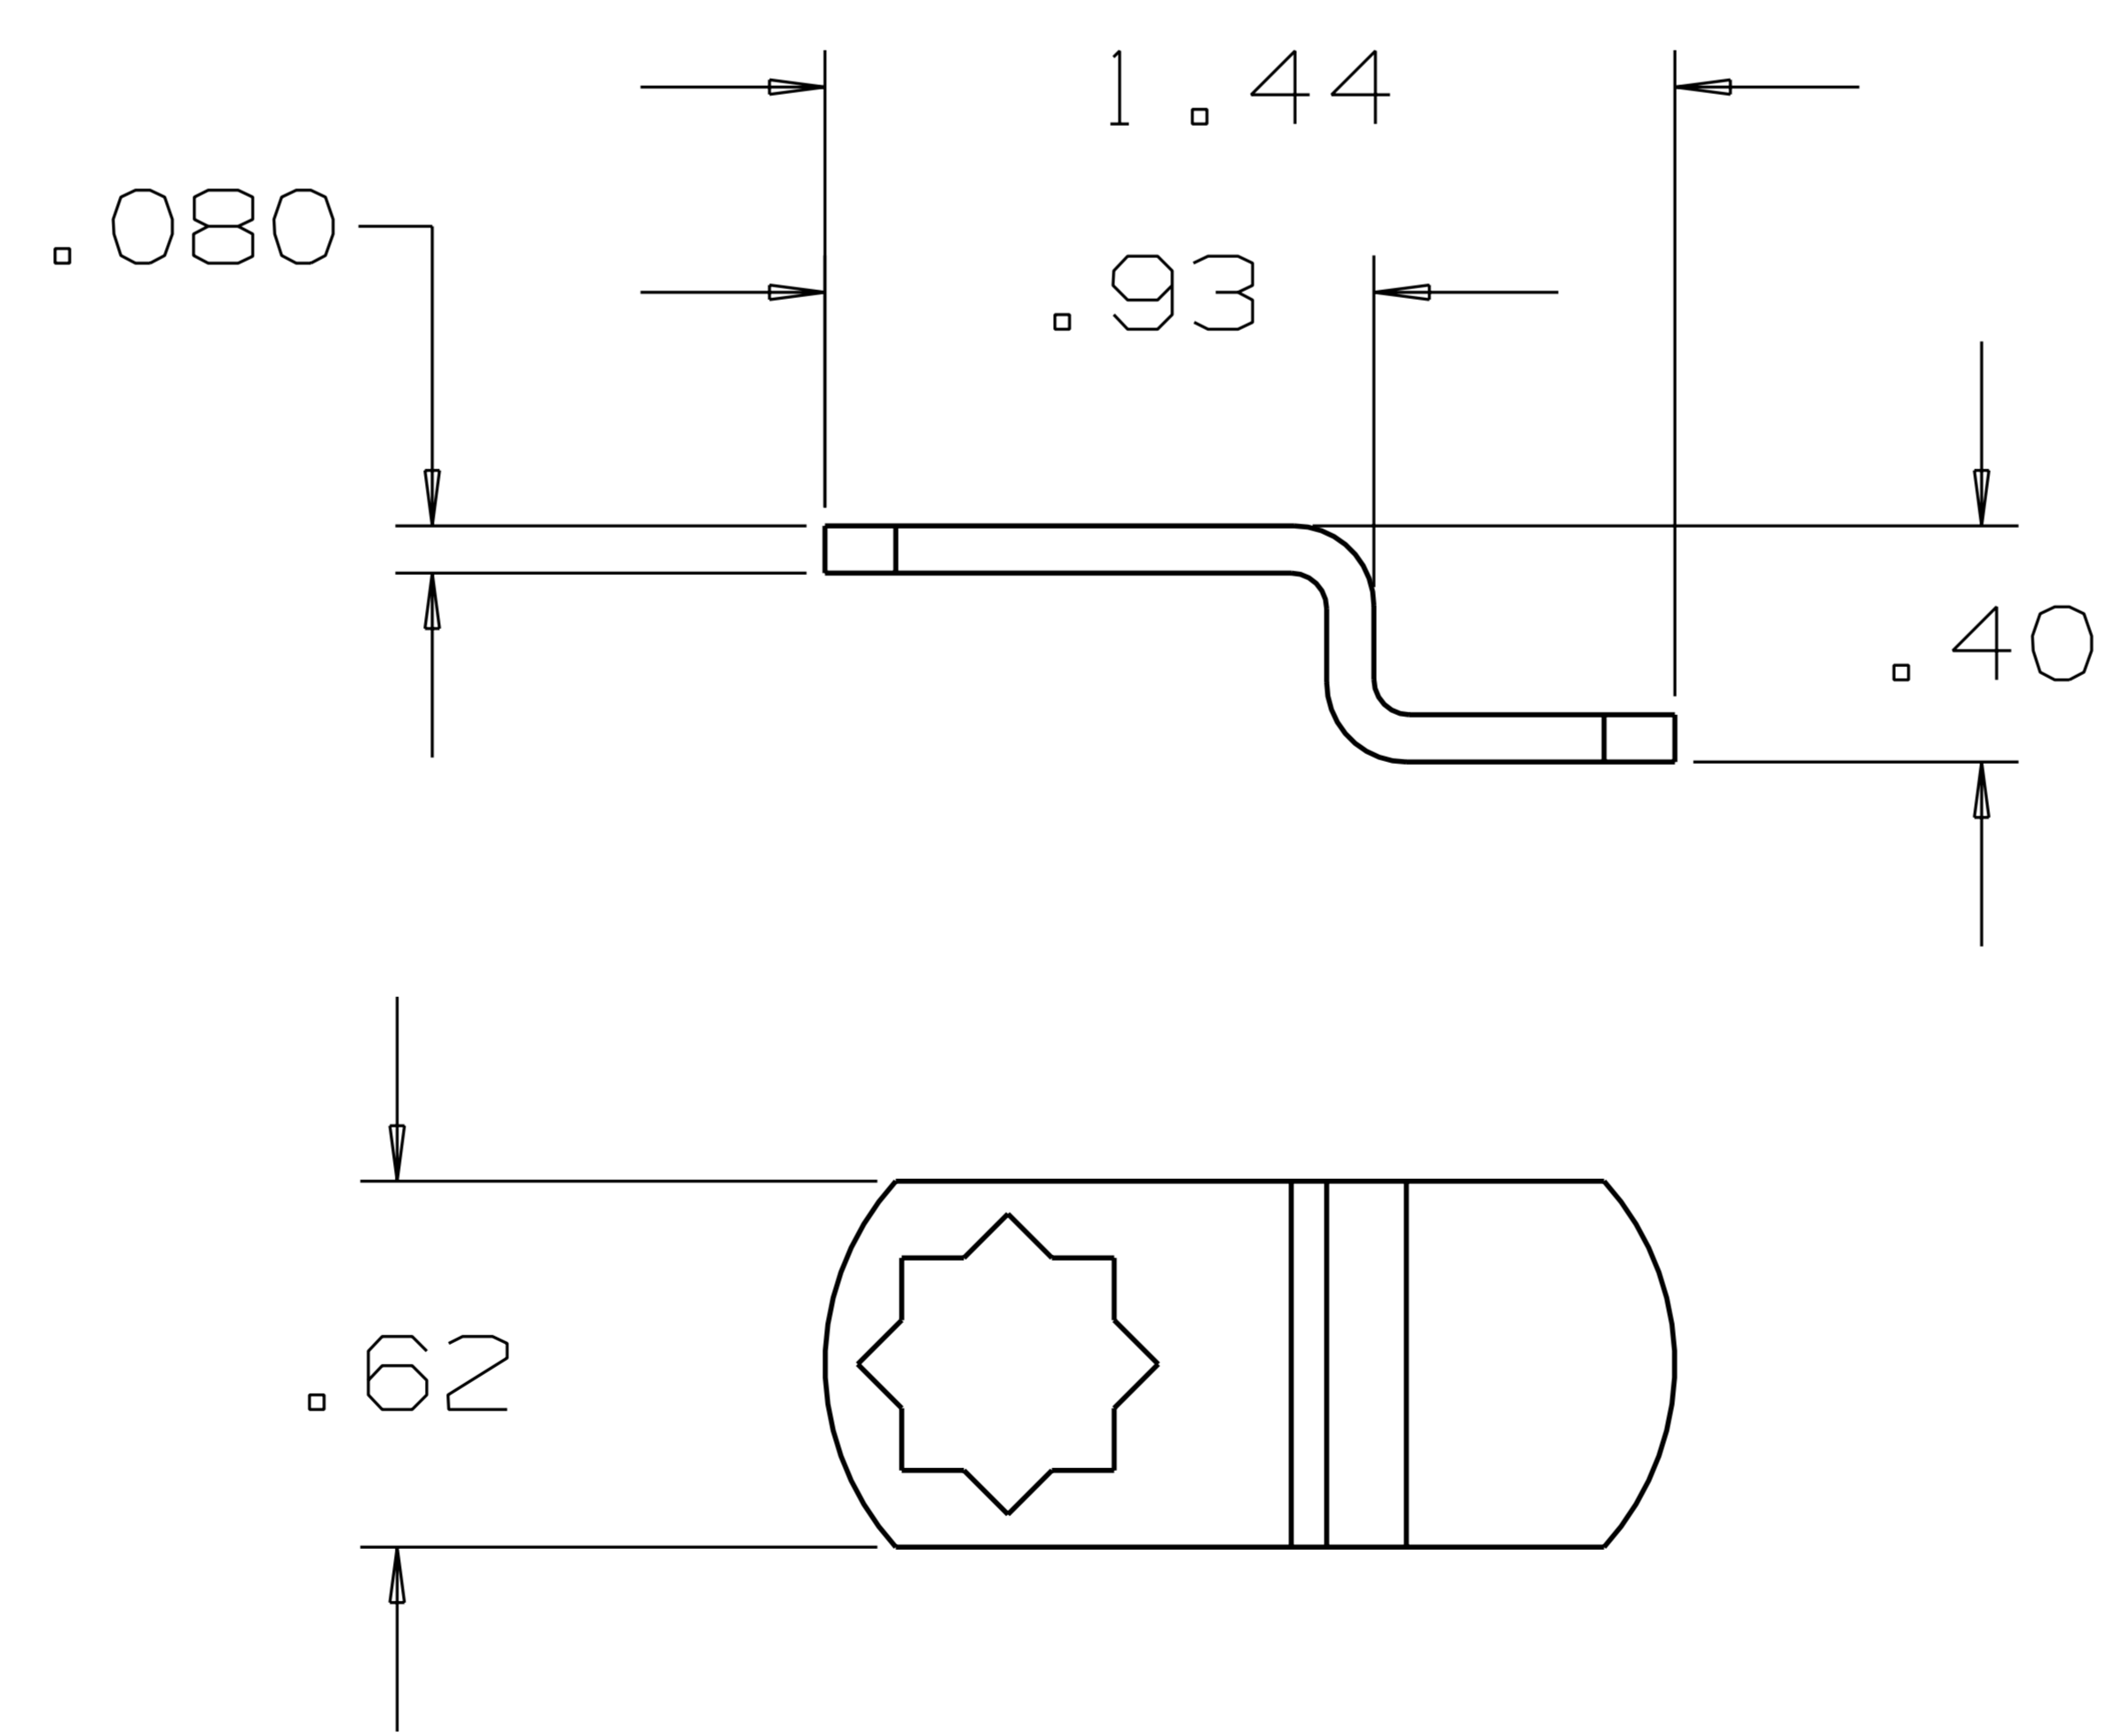

LOCK ASSY

FRONT COVER

NUT

ASSEMBLY VIEW

NOTE: TWO KEYS INCLUDED WITH EACH ASSEMBLY.

PART #	SIZE	"A"
825.D.**	1/4"	.89
825.H.**	1/2"	1.15
825.L.**	3/4"	1.39

LOCKING TAB - BENT

LOCKING TAB - STRAIGHT