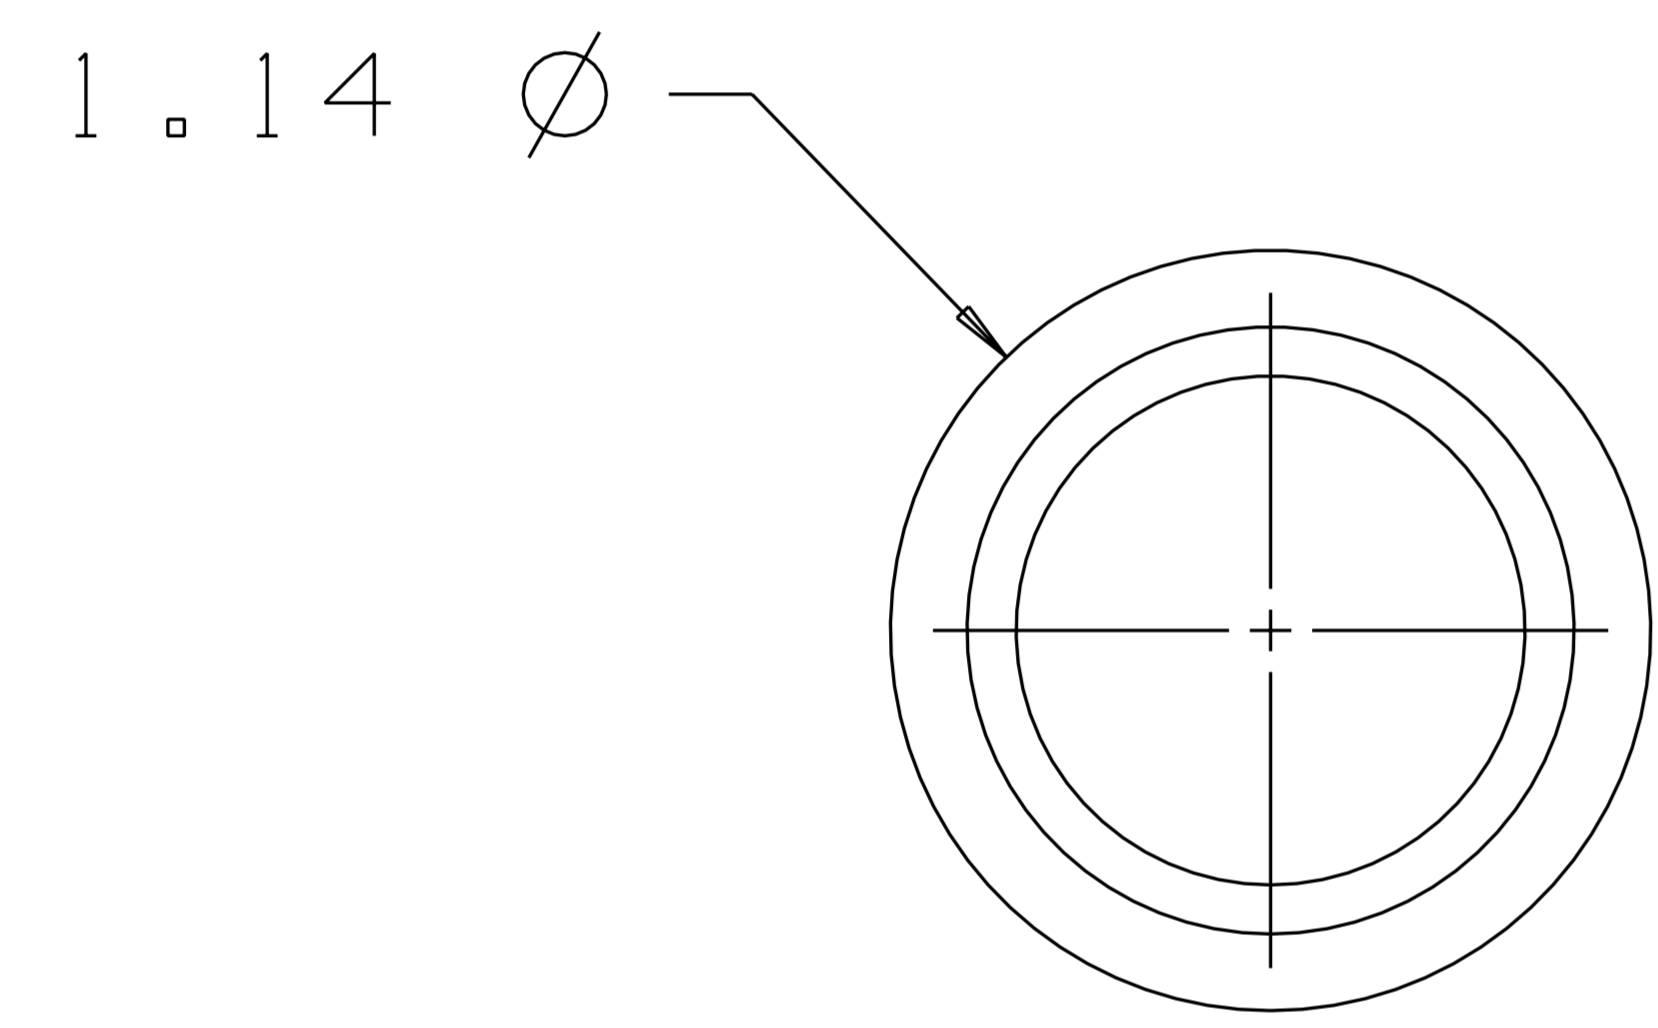

LOCK ASSY

FRONT COVER

NUT

ASSEMBLY VIEW

NOTE: TWO KEYS INCLUDED WITH EACH ASSEMBLY.

PART #	SIZE	"A"
825.D.**	1/4"	.89
825.H.**	1/2"	1.15
825.L.**	3/4"	1.39

LOCKING TAB - BENT

LOCKING TAB - STRAIGHT