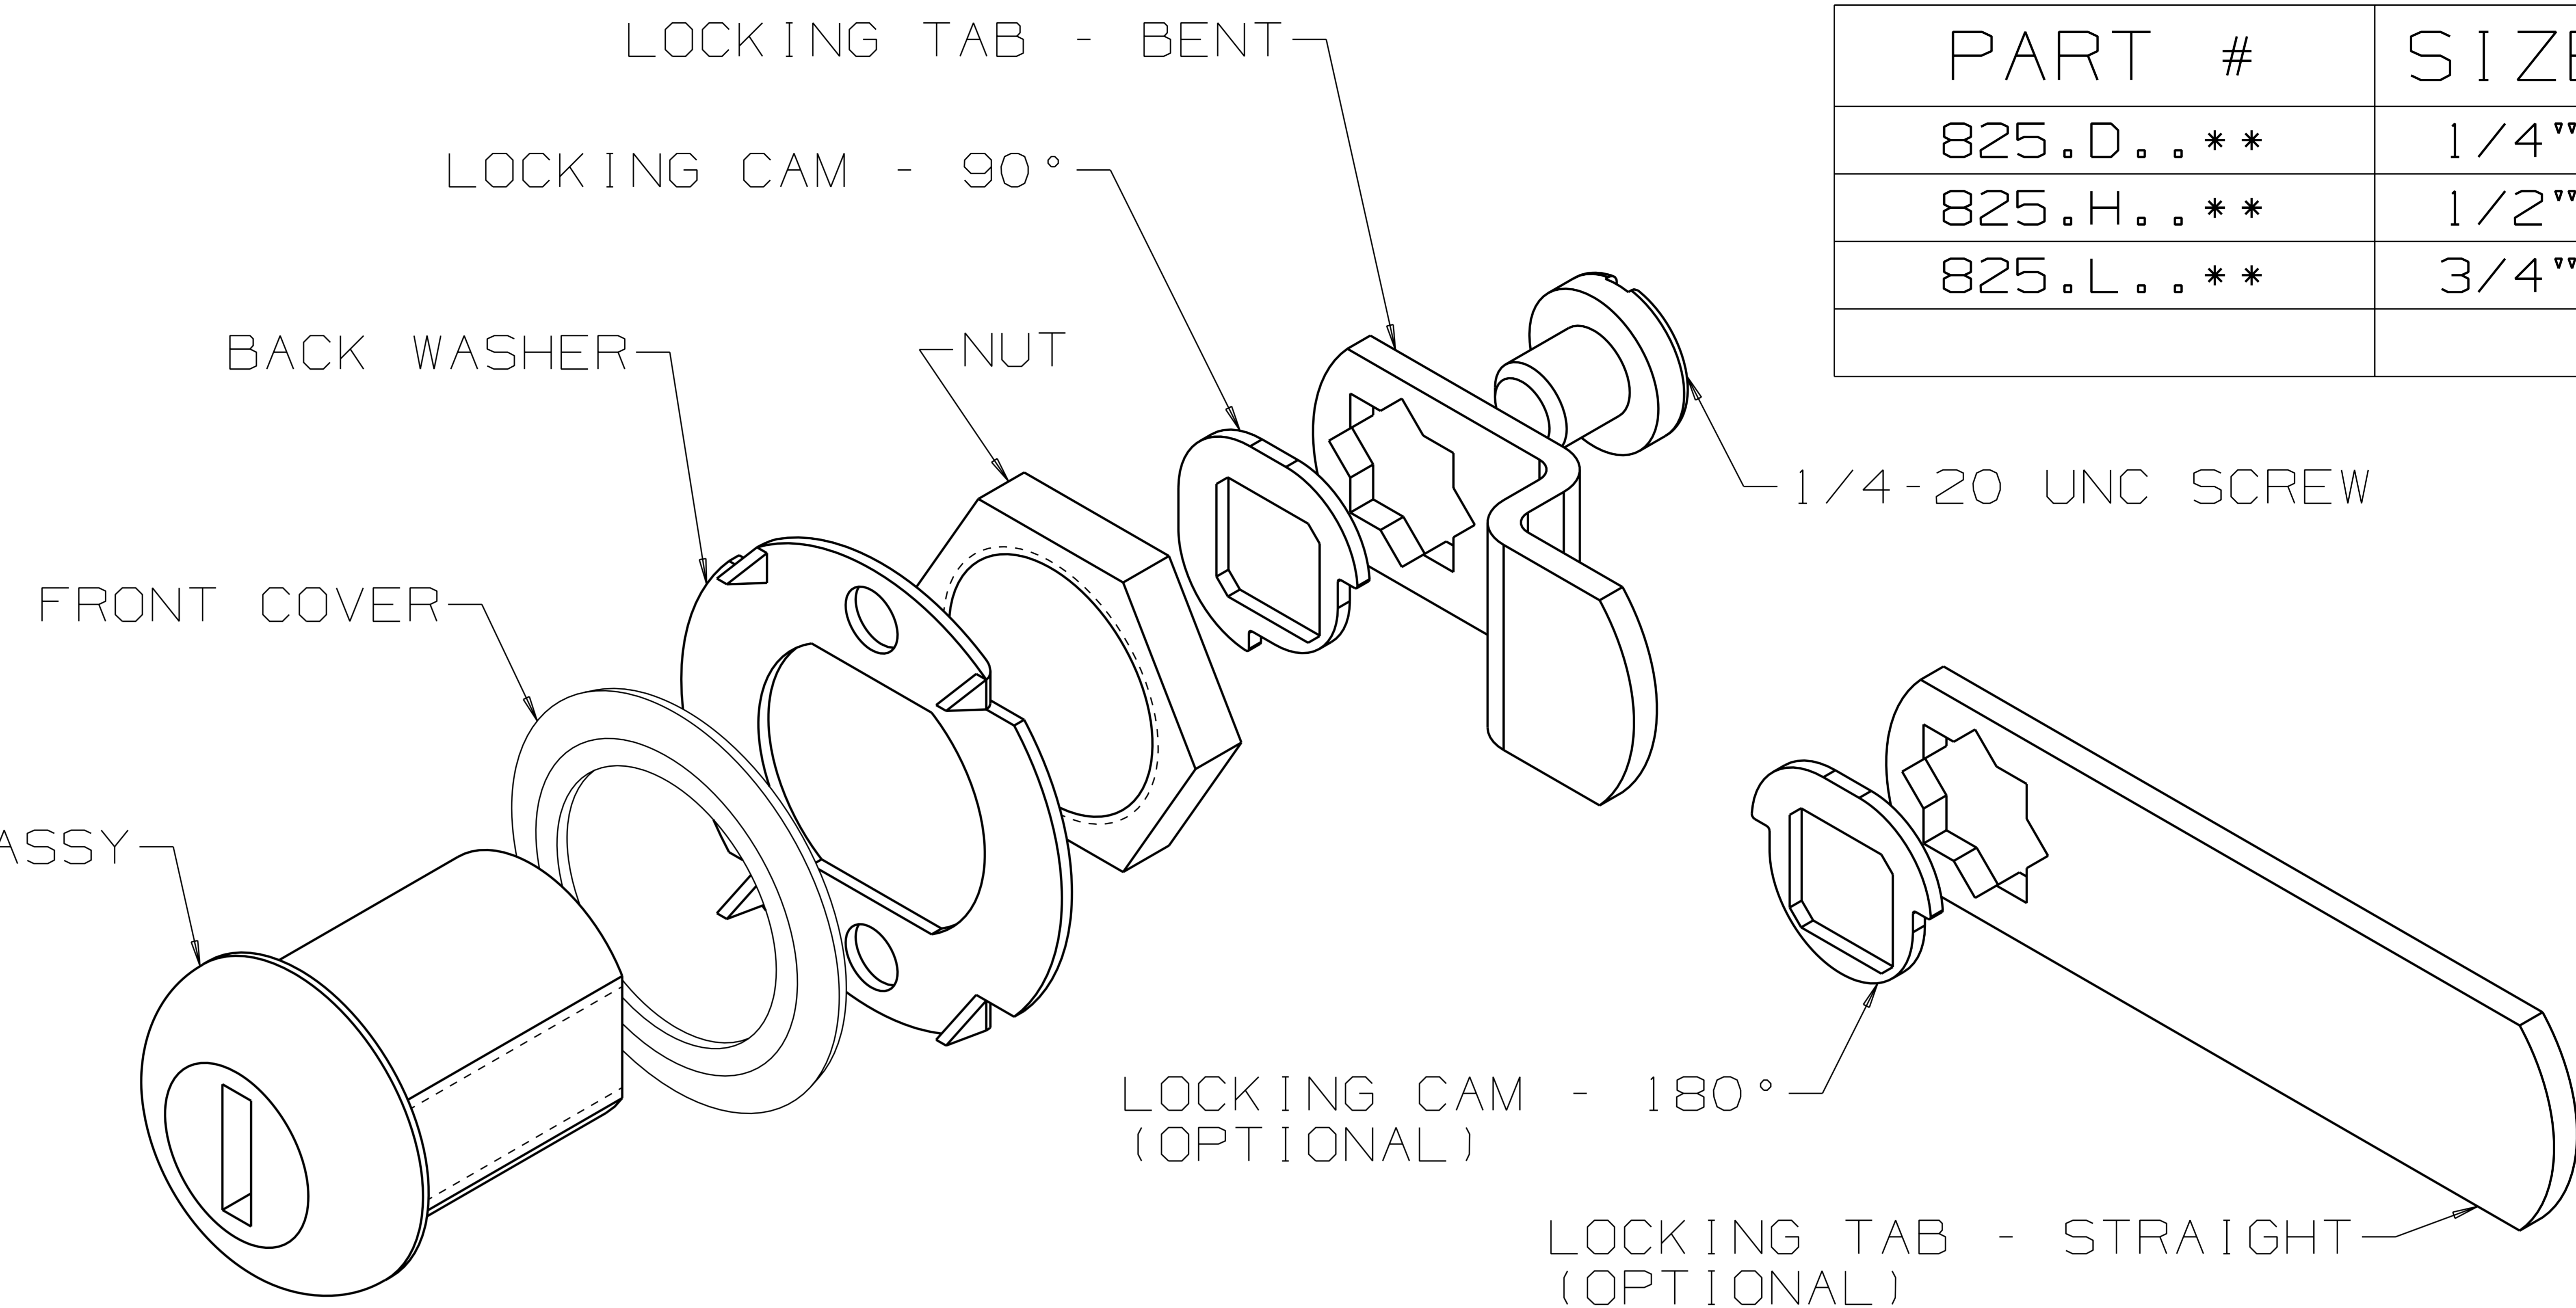

LOCK ASSY

FRONT COVER

NUT

ASSEMBLY VIEW

NOTE: TWO KEYS INCLUDED WITH EACH ASSEMBLY.

PART #	SIZE	"A"
825.D.**	1/4"	.89
825.H.**	1/2"	1.15
825.L.**	3/4"	1.39

LOCKING TAB - BENT

LOCKING TAB - STRAIGHT