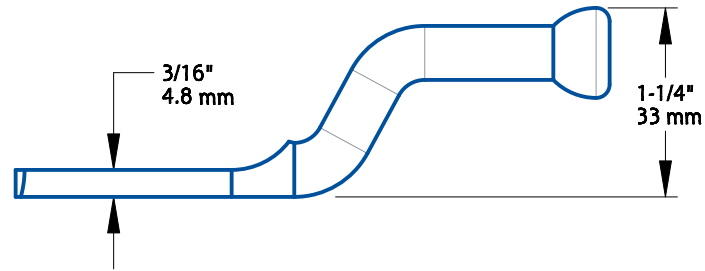

SKU	Family No.	Finish
N342-600	V29	Stainless Steel
N109-020	V1261	Matte Black

Material: Steel  
Fasteners: (6) #10 X 1-1/4" PH Type AB Tapping Screw

<b>1</b>	DO NOT SCALE	<b>See Table</b>	<b>See Table</b>
Revision	Dimensions are nominal and subject to change. ©2022 Spectrum Brands, Inc.	Family Name	SKU
<b>November 2022</b>		<b>Automatic Gate Latch</b>	
Date		Description	

SKU	Family No.	Finish
N101-121	V21	Black
N101-162	V21	Zinc Plated
N262-121	V21	Galvanized
N262-105	V21	White
N184-861	BPB21	Black
N184-853	BPB21	Zinc Plated

Material: Steel  
Fasteners: (6) #10 X 1-1/4" PH Type AB Tapping Screw

SKU	Family No.	Finish
N101-337	V22	Black
N101-352	V22	Zinc Plated

Material: Steel  
Fasteners: (6) #10 X 1-1/4" PH Type AB Tapping Screw

Revision	<b>1</b>	DO NOT SCALE	<b>See Table</b>	<b>See Table</b>
Date	<b>November 2022</b>	Dimensions are nominal and subject to change.	Family Name	SKU
		©2022 Spectrum Brands, Inc.	<b>Automatic Gate Latch</b>	
			Description	