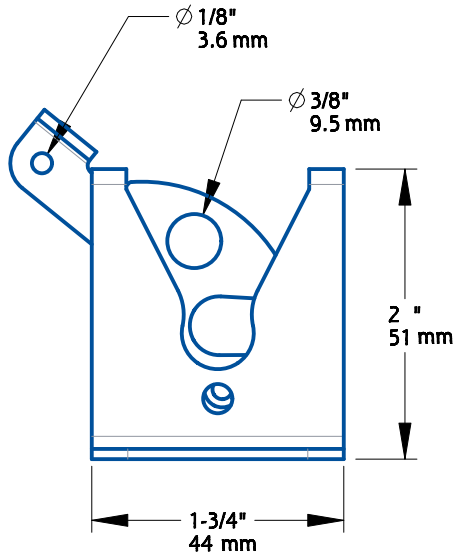

SKU	Family No.	Finish
N153-239	21PRT	Zinc Plated

Material: Steel

Revision	1	DO NOT SCALE	See Table	See Table
Date	November 2022	Dimensions are nominal and subject to change.	Family Name	SKU
		©2022 Spectrum Brands, Inc.	Description	MaxLatch