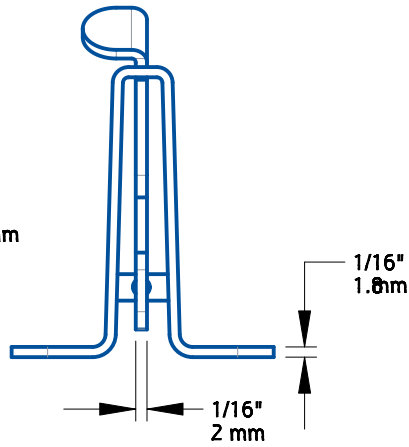

SKU	Family No.	Finish
N342-600	V29	Stainless Steel
N109-020	V1261	Matte Black

Material: Steel  
Fasteners: (6) #10 X 1-1/4" PH Type AB Tapping Screw

<b>1</b>	DO NOT SCALE	<b>See Table</b>	<b>See Table</b>
Revision	Dimensions are nominal and subject to change. ©2022 Spectrum Brands, Inc.	Family Name	SKU
<b>November 2022</b>		<b>Automatic Gate Latch</b>	
Date		Description	

SKU	Family No.	Finish
N101-121	V21	Black
N101-162	V21	Zinc Plated
N262-121	V21	Galvanized
N262-105	V21	White
N184-861	BPB21	Black
N184-853	BPB21	Zinc Plated

Material: Steel  
Fasteners: (6) #10 X 1-1/4" PH Type AB Tapping Screw

SKU	Family No.	Finish
N153-239	21PRT	Zinc Plated

Material: Steel

Revision	<b>1</b>	DO NOT SCALE	<b>See Table</b>	<b>See Table</b>
Date	<b>November 2022</b>	Dimensions are nominal and subject to change.	Family Name	SKU
		©2022 Spectrum Brands, Inc.	Description	<b>MaxLatch</b>

SKU	Family No.	Finish
N101-337	V22	Black
N101-352	V22	Zinc Plated

Material: Steel  
Fasteners: (6) #10 X 1-1/4" PH Type AB Tapping Screw

Revision	<b>1</b>	DO NOT SCALE	<b>See Table</b>	<b>See Table</b>
Date	<b>November 2022</b>	Dimensions are nominal and subject to change.	Family Name	SKU
		©2022 Spectrum Brands, Inc.	<b>Automatic Gate Latch</b>	
			Description	