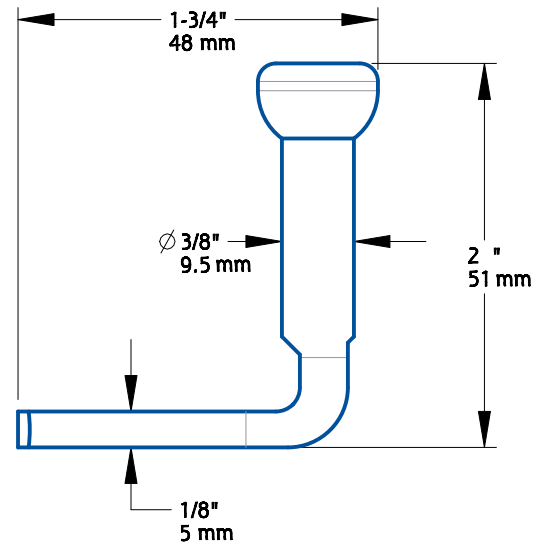

SKU	Family No.	Finish
N342-600	V29	Stainless Steel
N109-020	V1261	Matte Black

Material: Steel  
Fasteners: (6) #10 X 1-1/4" PH Type AB Tapping Screw

<b>1</b>	DO NOT SCALE	<b>See Table</b>	<b>See Table</b>
Revision	Dimensions are nominal and subject to change. ©2022 Spectrum Brands, Inc.	Family Name	SKU
<b>November 2022</b>		<b>Automatic Gate Latch</b>	
Date		Description	

SKU	Family No.	Finish
N101-121	V21	Black
N101-162	V21	Zinc Plated
N262-121	V21	Galvanized
N262-105	V21	White
N184-861	BPB21	Black
N184-853	BPB21	Zinc Plated

Material: Steel  
Fasteners: (6) #10 X 1-1/4" PH Type AB Tapping Screw

<b>1</b>	DO NOT SCALE	<b>See Table</b>	<b>See Table</b>
Revision	Dimensions are nominal and subject to change. ©2022 Spectrum Brands, Inc.	Family Name	SKU
<b>November 2022</b>		<b>Automatic Gate Latch</b>	
Date		Description	

SKU	Family No.	Finish
N101-337	V22	Black
N101-352	V22	Zinc Plated

Material: Steel  
Fasteners: (6) #10 X 1-1/4" PH Type AB Tapping Screw

Revision	<b>1</b>	DO NOT SCALE	<b>See Table</b>	<b>See Table</b>
Date	<b>November 2022</b>	Dimensions are nominal and subject to change.	Family Name	SKU
		©2022 Spectrum Brands, Inc.	<b>Automatic Gate Latch</b>	
			Description	