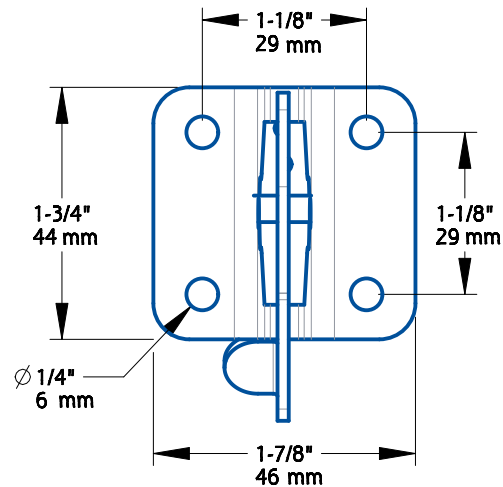

SKU	Family No.	Finish
N153-239	21PRT	Zinc Plated

Material: Steel

Revision	1	DO NOT SCALE	See Table	See Table
Date	November 2022	Dimensions are nominal and subject to change.	Family Name	SKU
		©2022 Spectrum Brands, Inc.	Description	MaxLatch