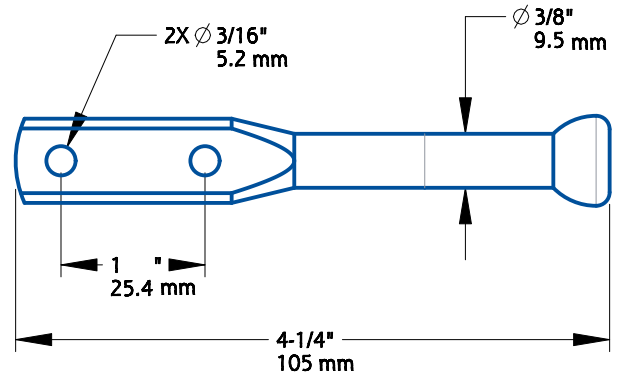

SKU	Family No.	Finish
N342-600	V29	Stainless Steel
N109-020	V1261	Matte Black

Material: Steel  
Fasteners: (6) #10 X 1-1/4" PH Type AB Tapping Screw

<b>1</b>	DO NOT SCALE	<b>See Table</b>	<b>See Table</b>
Revision	Dimensions are nominal and subject to change. ©2022 Spectrum Brands, Inc.	Family Name	SKU
<b>November 2022</b>		<b>Automatic Gate Latch</b>	
Date		Description	

SKU	Family No.	Finish
N101-121	V21	Black
N101-162	V21	Zinc Plated
N262-121	V21	Galvanized
N262-105	V21	White
N184-861	BPB21	Black
N184-853	BPB21	Zinc Plated

Material: Steel  
Fasteners: (6) #10 X 1-1/4" PH Type AB Tapping Screw

SKU	Family No.	Finish
N101-337	V22	Black
N101-352	V22	Zinc Plated

Material: Steel  
Fasteners: (6) #10 X 1-1/4" PH Type AB Tapping Screw

Revision	<b>1</b>	DO NOT SCALE	<b>See Table</b>	<b>See Table</b>
Date	<b>November 2022</b>	Dimensions are nominal and subject to change.	Family Name	SKU
		©2022 Spectrum Brands, Inc.	<b>Automatic Gate Latch</b>	
			Description	