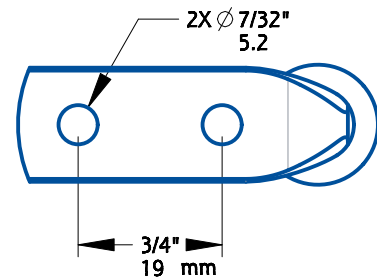

SKU	Family No.	Finish
N101-337	V22	Black
N101-352	V22	Zinc Plated

Material: Steel
Fasteners: (6) #10 X 1-1/4" PH Type AB Tapping Screw

Revision	1	DO NOT SCALE	See Table	See Table
Date	November 2022	Dimensions are nominal and subject to change.	Family Name	SKU
		©2022 Spectrum Brands, Inc.	Automatic Gate Latch	
			Description