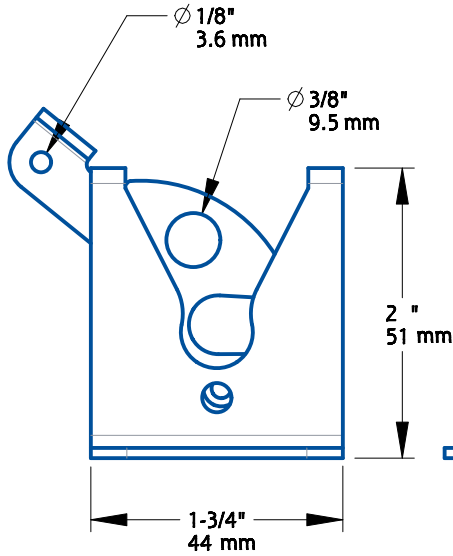

SKU	Family No.	Finish
N342-600	V29	Stainless Steel
N109-020	V1261	Matte Black

Material: Steel  
Fasteners: (6) #10 X 1-1/4" PH Type AB Tapping Screw

<b>1</b>	DO NOT SCALE	<b>See Table</b>	<b>See Table</b>
Revision	Dimensions are nominal and subject to change. ©2022 Spectrum Brands, Inc.	Family Name	SKU
<b>November 2022</b>		<b>Automatic Gate Latch</b>	
Date		Description	

SKU	Family No.	Finish
N101-121	V21	Black
N101-162	V21	Zinc Plated
N262-121	V21	Galvanized
N262-105	V21	White
N184-861	BPB21	Black
N184-853	BPB21	Zinc Plated

Material: Steel  
Fasteners: (6) #10 X 1-1/4" PH Type AB Tapping Screw

SKU	Family No.	Finish
N101-337	V22	Black
N101-352	V22	Zinc Plated

Material: Steel  
Fasteners: (6) #10 X 1-1/4" PH Type AB Tapping Screw

Revision	<b>1</b>	DO NOT SCALE	<b>See Table</b>	<b>See Table</b>
Date	<b>November 2022</b>	Dimensions are nominal and subject to change.	Family Name	SKU
		©2022 Spectrum Brands, Inc.	<b>Automatic Gate Latch</b>	
			Description	