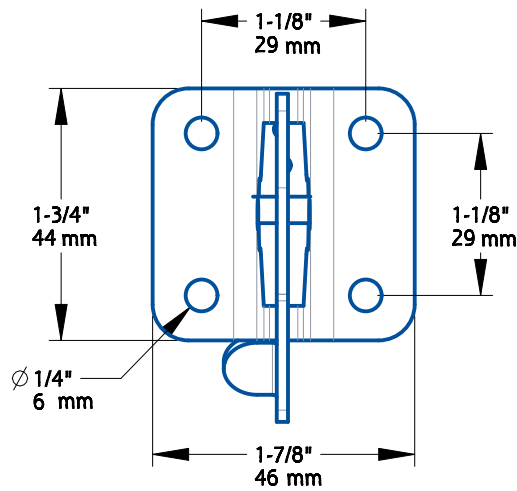

SKU	Family No.	Finish
N101-337	V22	Black
N101-352	V22	Zinc Plated

Material: Steel
Fasteners: (6) #10 X 1-1/4" PH Type AB Tapping Screw

Revision	1	DO NOT SCALE	See Table	See Table
Date	November 2022	Dimensions are nominal and subject to change.	Family Name	SKU
		©2022 Spectrum Brands, Inc.	Automatic Gate Latch	
			Description