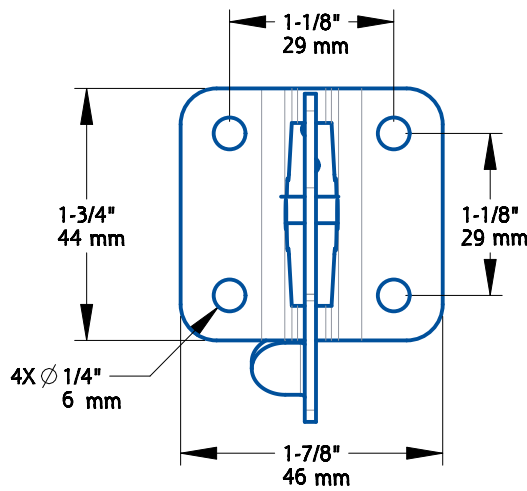

SKU	Family No.	Finish
N342-600	V29	Stainless Steel
N109-020	V1261	Matte Black

Material: Steel  
Fasteners: (6) #10 X 1-1/4" PH Type AB Tapping Screw

<b>1</b>	DO NOT SCALE	<b>See Table</b>	<b>See Table</b>
Revision	Dimensions are nominal and subject to change. ©2022 Spectrum Brands, Inc.	Family Name	SKU
<b>November 2022</b>		<b>Automatic Gate Latch</b>	
Date		Description	

SKU	Family No.	Finish
N101-121	V21	Black
N101-162	V21	Zinc Plated
N262-121	V21	Galvanized
N262-105	V21	White
N184-861	BPB21	Black
N184-853	BPB21	Zinc Plated

Material: Steel  
Fasteners: (6) #10 X 1-1/4" PH Type AB Tapping Screw