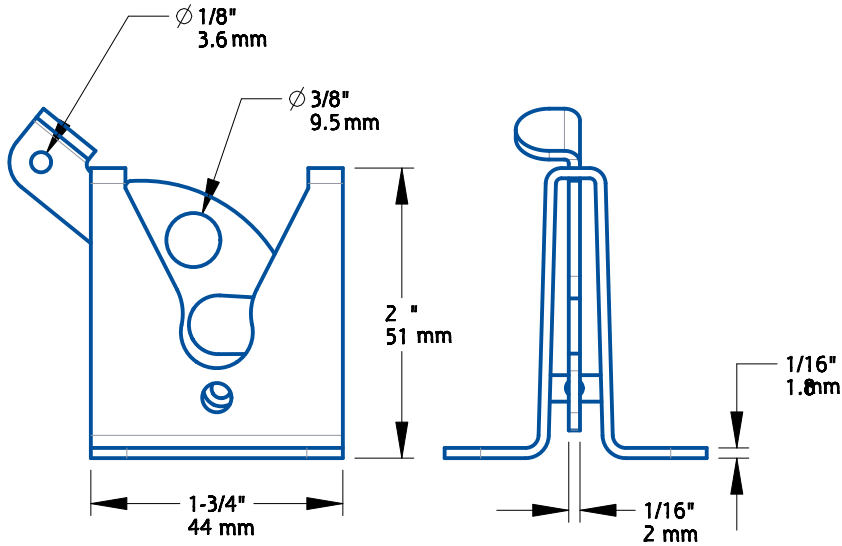

SKU	Family No.	Finish
N342-600	V29	Stainless Steel
N109-020	V1261	Matte Black

Material: Steel  
Fasteners: (6) #10 X 1-1/4" PH Type AB Tapping Screw

<b>1</b>	DO NOT SCALE	<b>See Table</b>	<b>See Table</b>
Revision	Dimensions are nominal and subject to change. ©2022 Spectrum Brands, Inc.	Family Name	SKU
<b>November 2022</b>		<b>Automatic Gate Latch</b>	
Date		Description	

SKU	Family No.	Finish
N101-121	V21	Black
N101-162	V21	Zinc Plated
N262-121	V21	Galvanized
N262-105	V21	White
N184-861	BPB21	Black
N184-853	BPB21	Zinc Plated

Material: Steel  
Fasteners: (6) #10 X 1-1/4" PH Type AB Tapping Screw

<b>1</b>	DO NOT SCALE	<b>See Table</b>	<b>See Table</b>
Revision	Dimensions are nominal and subject to change. ©2022 Spectrum Brands, Inc.	Family Name	SKU
<b>November 2022</b>		<b>Automatic Gate Latch</b>	
Date		Description	

SKU	Family No.	Finish
N101-337	V22	Black
N101-352	V22	Zinc Plated

Material: Steel  
Fasteners: (6) #10 X 1-1/4" PH Type AB Tapping Screw

Revision	<b>1</b>	DO NOT SCALE	<b>See Table</b>	<b>See Table</b>
Date	<b>November 2022</b>	Dimensions are nominal and subject to change.	Family Name	SKU
		©2022 Spectrum Brands, Inc.	<b>Automatic Gate Latch</b>	
			Description	