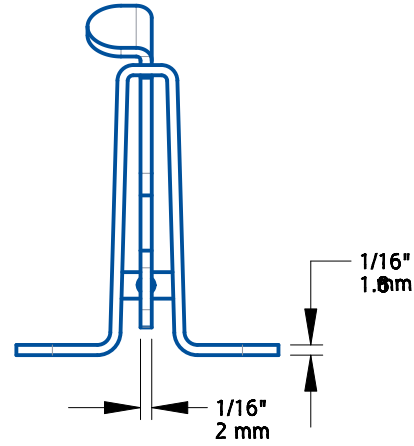

SKU	Family No.	Finish
N342-600	V29	Stainless Steel
N109-020	V1261	Matte Black

Material: Steel  
Fasteners: (6) #10 X 1-1/4" PH Type AB Tapping Screw

<b>1</b>	DO NOT SCALE	<b>See Table</b>	<b>See Table</b>
Revision	Dimensions are nominal and subject to change. ©2022 Spectrum Brands, Inc.	Family Name	SKU
<b>November 2022</b>		<b>Automatic Gate Latch</b>	
Date		Description	

SKU	Family No.	Finish
N101-121	V21	Black
N101-162	V21	Zinc Plated
N262-121	V21	Galvanized
N262-105	V21	White
N184-861	BPB21	Black
N184-853	BPB21	Zinc Plated

Material: Steel  
Fasteners: (6) #10 X 1-1/4" PH Type AB Tapping Screw

SKU	Family No.	Finish
N153-239	21PRT	Zinc Plated

Material: Steel

Revision	<b>1</b>	DO NOT SCALE	<b>See Table</b>	<b>See Table</b>
Date	<b>November 2022</b>	Dimensions are nominal and subject to change.	Family Name	SKU
		©2022 Spectrum Brands, Inc.	Description	<b>MaxLatch</b>

SKU	Family No.	Finish
N101-337	V22	Black
N101-352	V22	Zinc Plated

Material: Steel  
Fasteners: (6) #10 X 1-1/4" PH Type AB Tapping Screw

Revision	<b>1</b>	DO NOT SCALE	<b>See Table</b>	<b>See Table</b>
Date	<b>November 2022</b>	Dimensions are nominal and subject to change.	Family Name	SKU
		©2022 Spectrum Brands, Inc.	<b>Automatic Gate Latch</b>	
			Description	