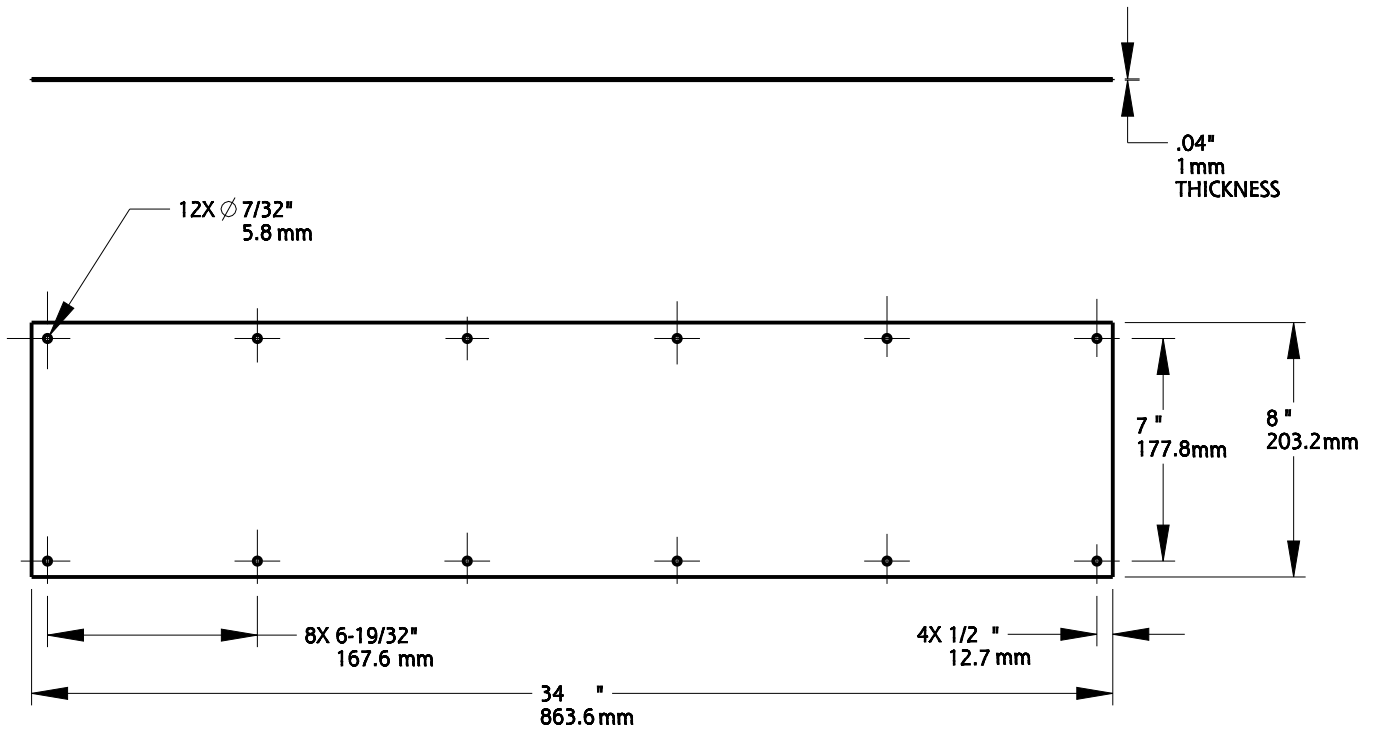

Material: Aluminum
Finish: see table
Fasteners: (10) #6 Oval Head Wood Screw

| | | | | |
|----------|-------------------|---|------------------|------------------|
| Revision | 1 | DO NOT SCALE | 1996 | See Table |
| Date | March 2019 | Dimensions are nominal and subject to change. | Family Name | SKU |
| | | ©2017 Spectrum Brands, Inc. | KICKPLATE | |
| | | | Description | |

Material: Aluminum
 Finish: see table
 Fasteners: (12) #6 Oval Head Wood Screw

| | | | | |
|----------|-------------------|---|------------------|------------------|
| Revision | 1 | DO NOT SCALE | 1996 | See Table |
| Date | March 2019 | Dimensions are nominal and subject to change. | Family Name | SKU |
| | | ©2017 Spectrum Brands, Inc. | KICKPLATE | |
| | | | Description | |