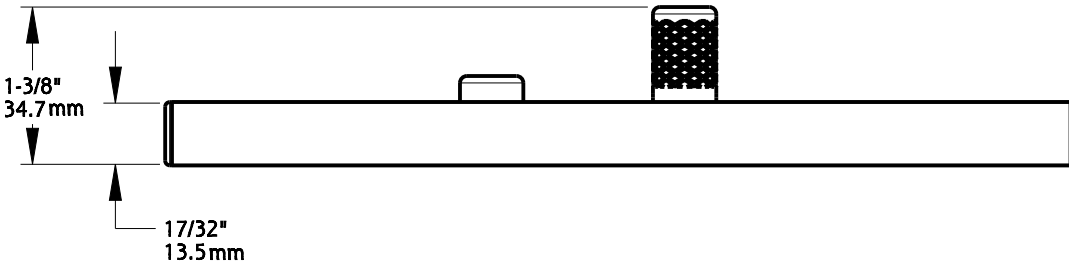

Quantity: 3
Material: Steel
Finish: Black

Fasteners: (6) #10 X 1-1/4" FH Type AB Tapping Screws
Material: Steel, Plastic ABS
Finish: Black

<p>Revision</p> <p style="text-align: center;">1</p>	<p style="text-align: center;">DO NOT SCALE</p> <p style="text-align: center;">Dimensions are nominal and subject to change.</p>	<p style="text-align: center;">V1124</p> <p>Family Name</p>	<p style="text-align: center;">N166-033</p> <p>SKU</p>
<p>Date</p> <p style="text-align: center;">July 2022</p>	<p>©2022 Spectrum Brands, Inc.</p>	<p style="text-align: center;">INDUSTRIAL LATCH</p> <p>Description</p>	