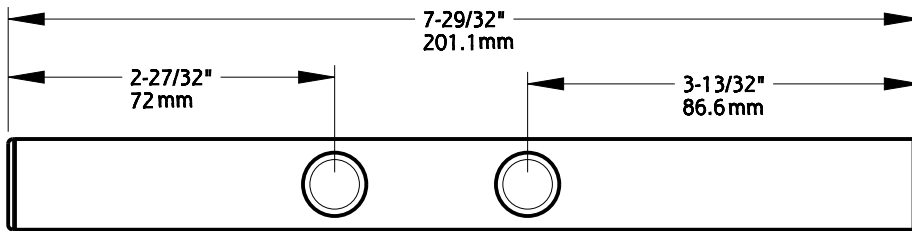

Quantity: 3
Material: Steel
Finish: Black

Fasteners: (6) #10 X 1-1/4" FH Type AB Tapping Screws
Material: Steel, Plastic ABS
Finish: Black

<p>Revision</p> <p style="text-align: center;">1</p>	<p style="text-align: center;">DO NOT SCALE</p> <p style="text-align: center;">Dimensions are nominal and subject to change.</p>	<p style="text-align: center;">V1124</p> <p>Family Name</p>	<p style="text-align: center;">N166-033</p> <p>SKU</p>
<p>Date</p> <p style="text-align: center;">July 2022</p>	<p>©2022 Spectrum Brands, Inc.</p>	<p style="text-align: center;">INDUSTRIAL LATCH</p> <p>Description</p>	