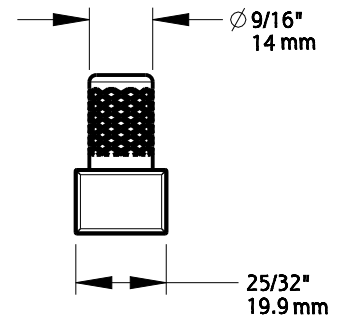

Quantity: 3
Material: Steel
Finish: Black

Fasteners: (6) #10 X 1-1/4" FH Type AB Tapping Screws
Material: Steel, Plastic ABS
Finish: Black

<p>Revision</p> <p style="text-align: center;">1</p>	<p style="text-align: center;">DO NOT SCALE</p> <p style="text-align: center;">Dimensions are nominal and subject to change.</p>	<p style="text-align: center;">V1124</p> <p>Family Name</p>	<p style="text-align: center;">N166-033</p> <p>SKU</p>
<p>Date</p> <p style="text-align: center;">July 2022</p>	<p>©2022 Spectrum Brands, Inc.</p>	<p style="text-align: center;">INDUSTRIAL LATCH</p> <p>Description</p>	