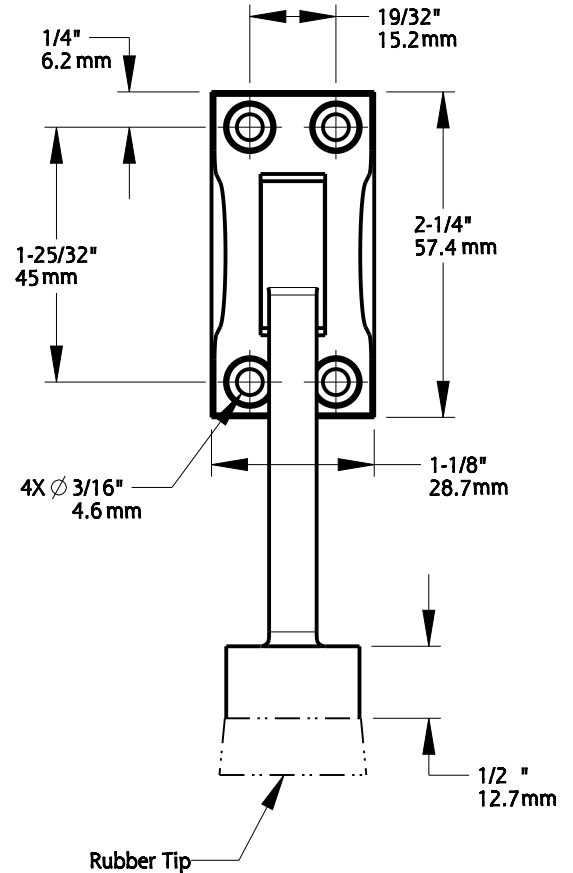

Rubber Tip

SKU	Finish
N829-288	Oil Rubbed Bronze
N829-290	Satin Chrome

Material: Brass & Rubber
Fasteners:(4) Wood Screw, Oval Head, #8 X 7/8"

Revision	1	DO NOT SCALE Dimensions are nominal and subject to change. ©2017 Spectrum Brands, Inc.	MPB9060	See Table
			Family Name	SKU
Date	December 2017		Kickdown Door Holder	
			Description	