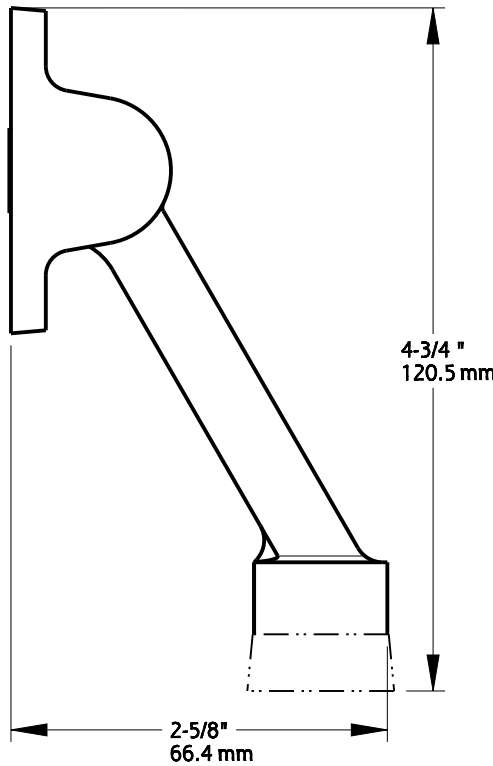

Rubber Tip

SKU	Finish
N829-288	Oil Rubbed Bronze
N829-290	Satin Chrome

Material: Brass & Rubber
Fasteners:(4) Wood Screw, Oval Head, #8 X 7/8"

Revision	1	DO NOT SCALE Dimensions are nominal and subject to change. ©2017 Spectrum Brands, Inc.	MPB9060	See Table
			Family Name	SKU
Date	December 2017		Kickdown Door Holder	
			Description	