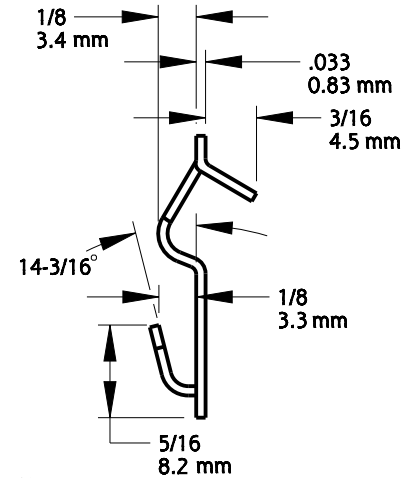

LARGE SIZE

LIGHT J-HOOK

LIGHT J-HOOK WIRE: ϕ 0.070" [ϕ 1.78mm]
SWL:10 LBS IN 1/2" DRYWALL

SMALL SIZE

Material: STEEL
FINISH: ZINC PLATED

SKU	DESCRIPTION	QTY
N260-148	PUSH AND HANG - 10PK	10 SMALL
N260-149	PUSH AND HANG - 15PK	5 LARGE/10 SMALL
N260-150	PUSH AND HANG - 5PK	5 SMALL
N260-151	PUSH AND HANG - COMBO	10 SMALL/4 J-HOOKS

1	DO NOT SCALE	SNH2585	See Table
Revision	Dimensions are nominal and subject to change. ©2019 Spectrum Brands, Inc.	Family Name	SKU
March 2019		PUSH AND HANG	
Date		Description	