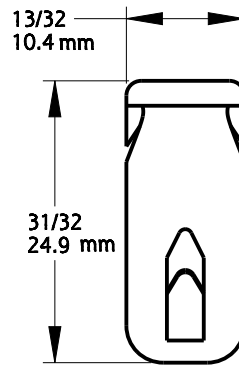

LARGE SIZE

LIGHT J-HOOK

LIGHT J-HOOK WIRE: ϕ 0.070" [ϕ 1.78mm]
SWL:10 LBS IN 1/2" DRYWALL

SMALL SIZE

Material: STEEL
FINISH: ZINC PLATED

SKU	DESCRIPTION	QTY
N260-148	PUSH AND HANG - 10PK	10 SMALL
N260-149	PUSH AND HANG - 15PK	5 LARGE/10 SMALL
N260-150	PUSH AND HANG - 5PK	5 SMALL
N260-151	PUSH AND HANG - COMBO	10 SMALL/4 J-HOOKS

1	DO NOT SCALE	SNH2585	See Table
Revision	Dimensions are nominal and subject to change. ©2019 Spectrum Brands, Inc.	Family Name	SKU
March 2019		PUSH AND HANG	
Date		Description	