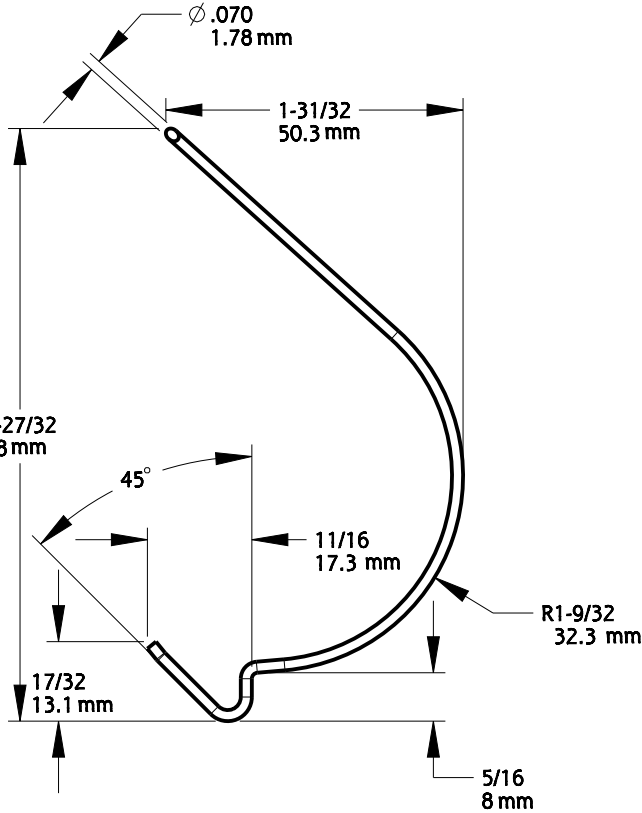

LARGE SIZE

LIGHT J-HOOK

LIGHT J-HOOK WIRE: ϕ 0.070" [ϕ 1.78mm]
SWL:10 LBS IN 1/2" DRYWALL

SMALL SIZE

Material: STEEL
FINISH: ZINC PLATED

SKU	DESCRIPTION	QTY
N260-148	PUSH AND HANG - 10PK	10 SMALL
N260-149	PUSH AND HANG - 15PK	5 LARGE/10 SMALL
N260-150	PUSH AND HANG - 5PK	5 SMALL
N260-151	PUSH AND HANG - COMBO	10 SMALL/4 J-HOOKS

1	DO NOT SCALE	SNH2585	See Table
Revision	Dimensions are nominal and subject to change. ©2019 Spectrum Brands, Inc.	Family Name	SKU
March 2019		PUSH AND HANG	
Date		Description	