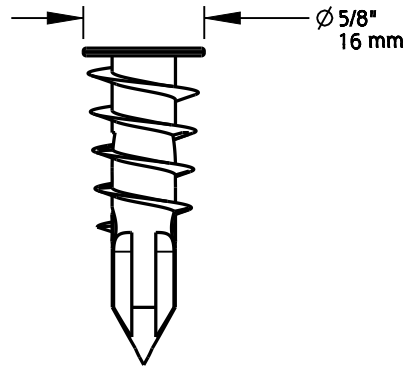

Plastic Anchors
in N260-134 only

Material: STEEL
FINISH: ZINC PLATED

SKU	DESCRIPTION	SCREW QTY
N260-130	GOLD DOUBLE HEADED BEARCLAW HANGER #8X1"	10
N260-131	GOLD DOUBLE HEADED BEARCLAW HANGER #8X1"	25
N260-132	GOLD DOUBLE HEADED BEARCLAW HANGER #8X1"	5
N260-134	GOLD DOUBLE HEADED BEARCLAW HANGER 1" WITH ANCHORS	2 (SETS)

1	DO NOT SCALE	SNH2563	See Table
Revision	Dimensions are nominal and subject to change. ©2019 Spectrum Brands, Inc.	Family Name	SKU
March 2019		GOLD DOUBLE HEADED BEARCLAW HANGER	
Date		Description	