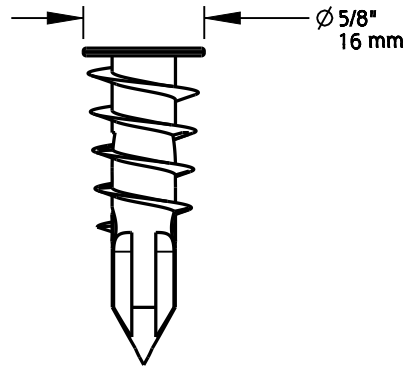

Plastic Anchors  
in N260-134 only

Material: STEEL  
FINISH: ZINC PLATED

SKU	DESCRIPTION	SCREW QTY
N260-130	GOLD DOUBLE HEADED BEARCLAW HANGER #8X1"	10
N260-131	GOLD DOUBLE HEADED BEARCLAW HANGER #8X1"	25
N260-132	GOLD DOUBLE HEADED BEARCLAW HANGER #8X1"	5
N260-134	GOLD DOUBLE HEADED BEARCLAW HANGER 1" WITH ANCHORS	2 (SETS)

<b>1</b>	DO NOT SCALE	<b>SNH2563</b>	<b>See Table</b>
Revision	Dimensions are nominal and subject to change.  ©2019 Spectrum Brands, Inc.	Family Name	SKU
<b>March 2019</b>		<b>GOLD DOUBLE HEADED BEARCLAW HANGER</b>	
Date		Description	