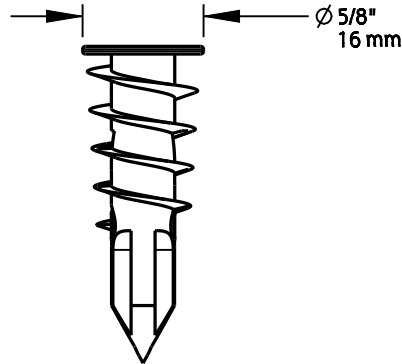

Plastic Anchors  
NOT INCLUDED in  
N260-124,  
N260-126 or  
N260-127

Screw Material: STEEL  
FINISH: BLACK OXIDE

SKU	DESCRIPTION	SCREW QTY
N260-124	1 1/4" DOUBLE HEADED BEARCLAW HANGER	10
N260-126	1 1/4" DOUBLE HEADED BEARCLAW HANGER	25
N260-127	1 1/4" DOUBLE HEADED BEARCLAW HANGER	6
N260-128	1 1/4" DOUBLE HEADED BEARCLAW HANGER & ANCHORS	2 (SETS)
N260-129	1 1/4" DOUBLE HEADED BEARCLAW HANGER & ANCHORS	6 (SETS)

<b>1</b>	DO NOT SCALE	<b>SNH2561</b>	<b>See Table</b>
Revision	Dimensions are nominal and subject to change.  ©2019 Spectrum Brands, Inc.	Family Name	SKU
<b>March 2019</b>		<b>DOUBLE HEADED BEARCLAW HANGER</b>	
Date		Description	