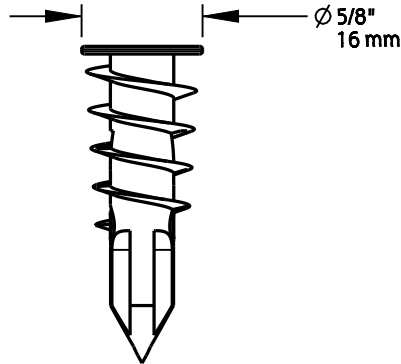

Plastic Anchors
NOT INCLUDED in
N260-124,
N260-126 or
N260-127

Screw Material: STEEL
FINISH: BLACK OXIDE

SKU	DESCRIPTION	SCREW QTY
N260-124	1 1/4" DOUBLE HEADED BEARCLAW HANGER	10
N260-126	1 1/4" DOUBLE HEADED BEARCLAW HANGER	25
N260-127	1 1/4" DOUBLE HEADED BEARCLAW HANGER	6
N260-128	1 1/4" DOUBLE HEADED BEARCLAW HANGER & ANCHORS	2 (SETS)
N260-129	1 1/4" DOUBLE HEADED BEARCLAW HANGER & ANCHORS	6 (SETS)

1	DO NOT SCALE	SNH2561	See Table
Revision	Dimensions are nominal and subject to change. ©2019 Spectrum Brands, Inc.	Family Name	SKU
March 2019		DOUBLE HEADED BEARCLAW HANGER	
Date		Description	