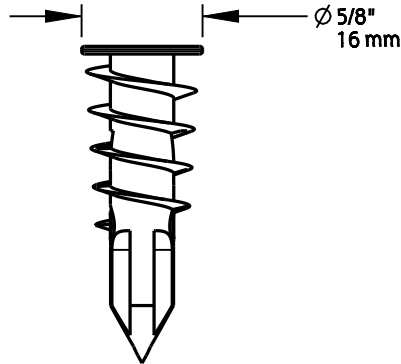

Plastic Anchors  
NOT INCLUDED in  
N260-124,  
N260-126 or  
N260-127

Screw Material: STEEL  
FINISH: BLACK OXIDE

SKU	DESCRIPTION	SCREW QTY
N260-124	1 1/4" DOUBLE HEADED BEARCLAW HANGER	10
N260-126	1 1/4" DOUBLE HEADED BEARCLAW HANGER	25
N260-127	1 1/4" DOUBLE HEADED BEARCLAW HANGER	6
N260-128	1 1/4" DOUBLE HEADED BEARCLAW HANGER & ANCHORS	2 (SETS)
N260-129	1 1/4" DOUBLE HEADED BEARCLAW HANGER & ANCHORS	6 (SETS)

<b>1</b>	DO NOT SCALE	<b>SNH2561</b>	<b>See Table</b>
Revision	Dimensions are nominal and subject to change.  ©2019 Spectrum Brands, Inc.	Family Name	SKU
<b>March 2019</b>		<b>DOUBLE HEADED BEARCLAW HANGER</b>	
Date		Description	