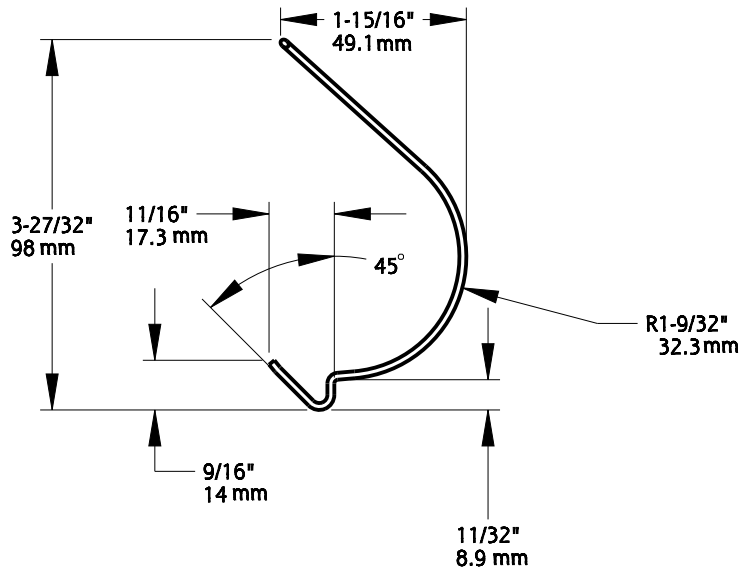

LIGHT J-HOOK WIRE: ϕ 0.070" [ϕ 1.78mm]
SWL: 10 POUNDS IN 1/2" DRYWALL

THUMBSAVER

HEAVY J-HOOK WIRE: ϕ 0.102" [ϕ 2.59mm]
SWL: 15 POUNDS IN 1/2" DRYWALL

Material: STEEL WIRE
Finish: ZINC PLATE

SKU	DESCRIPTION	HOOK QTY/PACK	THUMBSAVER QTY
N260-115	LIGHT J-HOOK	25 LIGHT J-HOOK	1
N260-116	J-HOOK MULTI-PACK	20 LIGHT J-HOOK / 10 HEAVY J-HOOK	1

Revision	1	DO NOT SCALE	SNH2584	See Table
Date	March 2019	Dimensions are nominal and subject to change.	Family Name	SKU
		©2019 Spectrum Brands, Inc.	J- HOOK	
			Description	