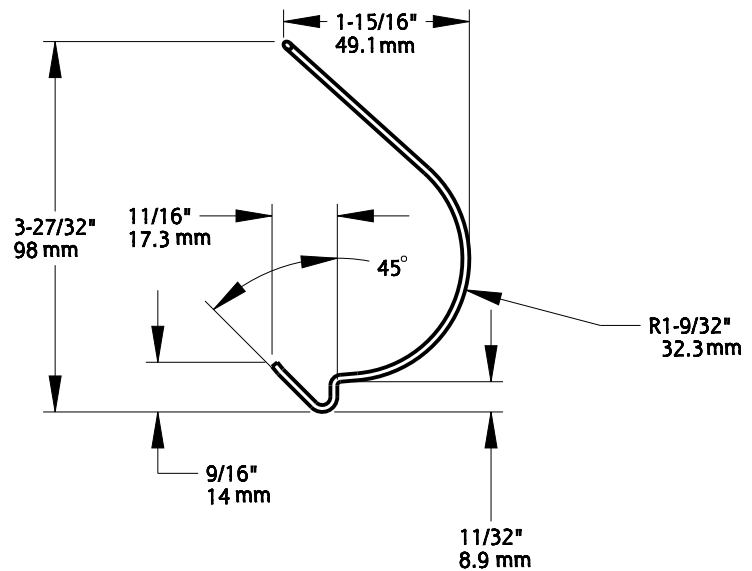

LIGHT J-HOOK WIRE: ϕ 0.070" [ϕ 1.78mm]
SWL: 10 POUNDS IN 1/2" DRYWALL

THUMBSAVER

HEAVY J-HOOK WIRE: ϕ 0.102" [ϕ 2.59mm]
SWL: 15 POUNDS IN 1/2" DRYWALL

Material: STEEL WIRE
Finish: ZINC PLATE

SKU	DESCRIPTION	HOOK QTY/PACK	THUMBSAVER QTY
N260-115	LIGHT J-HOOK	25 LIGHT J-HOOK	1
N260-116	J-HOOK MULTI-PACK	20 LIGHT J-HOOK / 10 HEAVY J-HOOK	1

Revision	1	DO NOT SCALE	SNH2584	See Table
Date	March 2019	Dimensions are nominal and subject to change.	Family Name	SKU
		©2019 Spectrum Brands, Inc.	J- HOOK	
			Description	