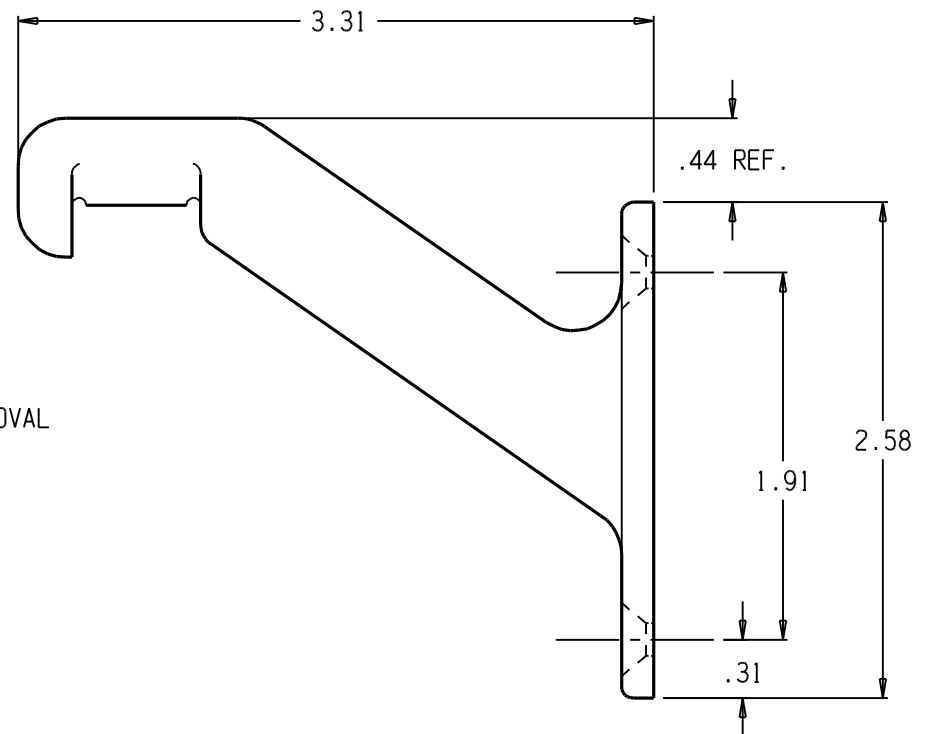

COUNTERSUNK FOR A #10 OVAL
HEAD WOOD SCREW
(3 PLCS)

STRAP
(1 REQ'D)

SUPPLIED WITH 3 EACH #10x1-1/2" OVAL HEAD AND
2 EACH #8x1" PAN HEAD TYPE AB TAPPING SCREWS.

S7094/N112 HANDRAIL BRACKET