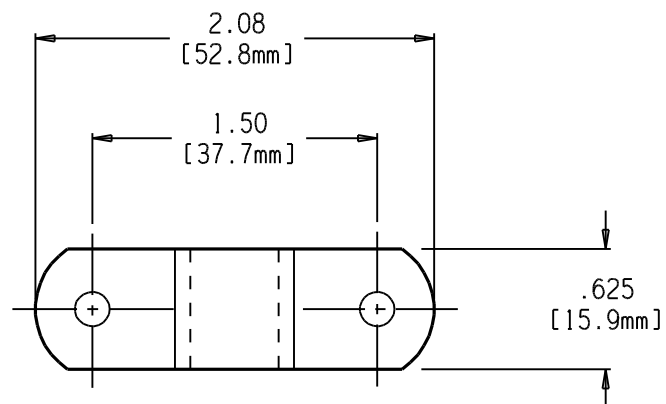

COUNTERSUNK FOR A #10 OVAL
HEAD WOOD SCREW
(3 PLCS)

STRAP
(1 REQ'D)

SUPPLIED WITH 3 EACH #10x1-1/2" OVAL HEAD AND
2 EACH #8x1" PAN HEAD TYPE AB TAPPING SCREWS.

S7094/N112 HANDRAIL BRACKET