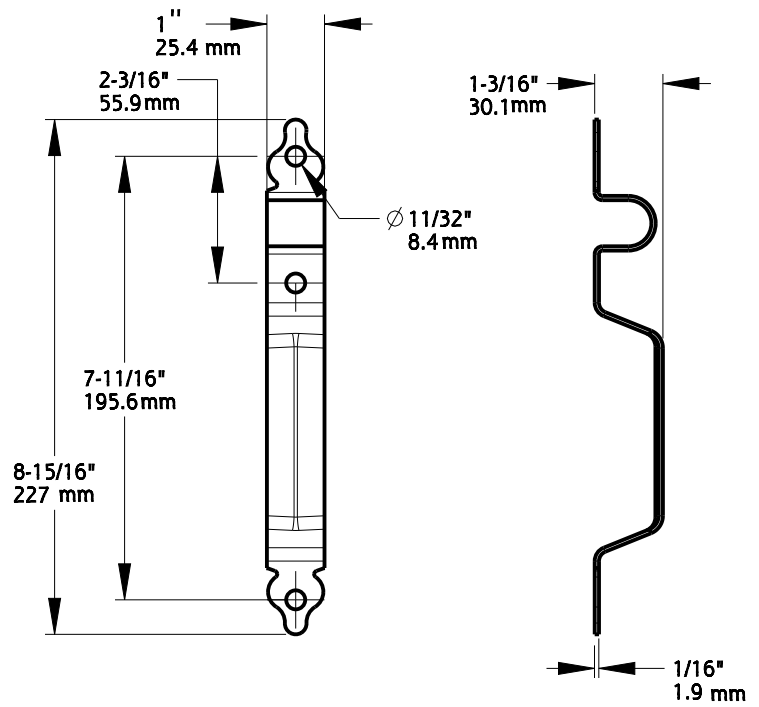

LATCH SET, PAGE 2

Qty: 1

HANDLE, PAGE 2

Qty: 1

HINGES, PAGE 3

Qty: 2

<p>Revision</p> <p style="text-align: center;"><b>2</b></p>	<p style="text-align: center;">DO NOT SCALE</p> <p style="text-align: center;">Dimensions are nominal and subject to change.</p>	<p style="text-align: center;"><b>V867</b></p> <p>Family Name</p>	<p style="text-align: center;"><b>N109-015</b></p> <p>SKU</p>
<p>Date</p> <p style="text-align: center;"><b>September 2021</b></p>	<p>©2017 Spectrum Brands, Inc.</p>	<p style="text-align: center;"><b>V867 GATE KIT</b></p> <p>Description</p>	

Material: Steel  
Finish: Black

Fasteners: (2) Lag screw, Hex Head, 1/4" x 1-1/2"  
(1) Bolt, Hex Head, 5/16" x 1-1/4"  
(1) Nut, Hex Head, 5/16"-18  
(1) Washer, 5/16"

Material: Steel  
Finish: Black

Fasteners: (6) Lag screw, Hex Head, 5/16" x 2"

Material: Steel  
Finish: Black  
Fasteners:  
(12) Lag screw, Hex Head, 5/16" x 2"

<p>Revision</p> <p><b>2</b></p>	<p>DO NOT SCALE</p> <p>Dimensions are nominal and subject to change.</p>	<p>Family Name</p> <p><b>V867</b></p>	<p>SKU</p> <p><b>N109-015</b></p>
<p>Date</p> <p><b>September 2021</b></p>	<p>©2017 Spectrum Brands, Inc.</p>	<p>Description</p> <p><b>V867 GATE KIT</b></p>	