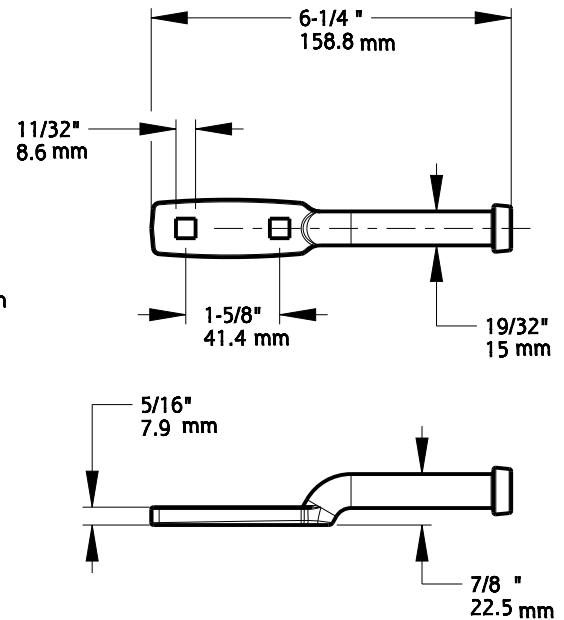

LATCH SET, PAGE 2

Qty: 1

HANDLE, PAGE 2

Qty: 1

HINGES, PAGE 3

Qty: 2

<p>Revision</p> <p style="text-align: center;"><b>2</b></p>	<p style="text-align: center;">DO NOT SCALE</p> <p style="text-align: center;">Dimensions are nominal and subject to change.</p>	<p style="text-align: center;"><b>V867</b></p> <p>Family Name</p>	<p style="text-align: center;"><b>N109-015</b></p> <p>SKU</p>
<p>Date</p> <p style="text-align: center;"><b>September 2021</b></p>	<p>©2017 Spectrum Brands, Inc.</p>	<p style="text-align: center;"><b>V867 GATE KIT</b></p> <p>Description</p>	

Material: Steel  
Finish: Black

Fasteners: (2) Lag screw, Hex Head, 1/4" x 1-1/2"  
(1) Bolt, Hex Head, 5/16" x 1-1/4"  
(1) Nut, Hex Head, 5/16"-18  
(1) Washer, 5/16"

Material: Steel  
Finish: Black

Fasteners: (6) Lag screw, Hex Head, 5/16" x 2"

Material: Steel  
Finish: Black  
Fasteners:  
(12) Lag screw, Hex Head, 5/16" x 2"

<p>Revision</p> <p><b>2</b></p>	<p>DO NOT SCALE</p> <p>Dimensions are nominal and subject to change.</p>	<p>Family Name</p> <p><b>V867</b></p>	<p>SKU</p> <p><b>N109-015</b></p>
<p>Date</p> <p><b>September 2021</b></p>	<p>©2017 Spectrum Brands, Inc.</p>	<p>Description</p> <p><b>V867 GATE KIT</b></p>	