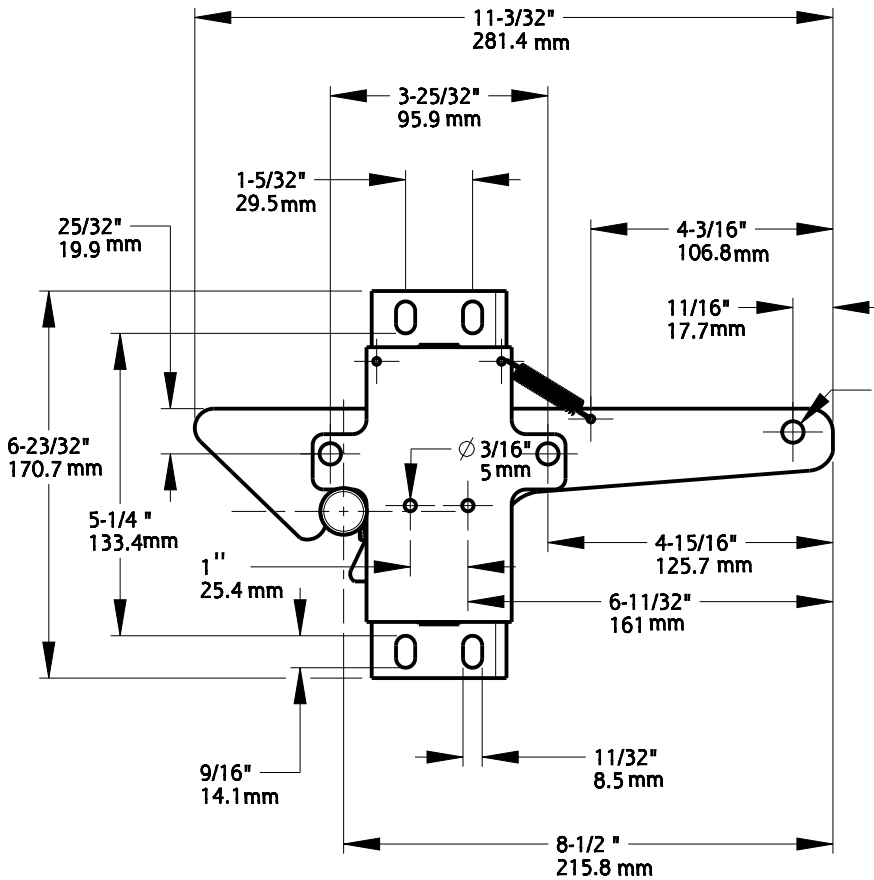

LATCH SET, PAGE 2

Qty: 1

HANDLE, PAGE 2

Qty: 1

HINGES, PAGE 3

Qty: 2

<p>Revision</p> <p style="text-align: center;"><b>2</b></p>	<p style="text-align: center;">DO NOT SCALE</p> <p style="text-align: center;">Dimensions are nominal and subject to change.</p>	<p style="text-align: center;"><b>V867</b></p> <p>Family Name</p>	<p style="text-align: center;"><b>N109-015</b></p> <p>SKU</p>
<p>Date</p> <p style="text-align: center;"><b>September 2021</b></p>	<p>©2017 Spectrum Brands, Inc.</p>	<p style="text-align: center;"><b>V867 GATE KIT</b></p> <p>Description</p>	

Material: Steel  
Finish: Black

Fasteners: (2) Lag screw, Hex Head, 1/4" x 1-1/2"  
(1) Bolt, Hex Head, 5/16" x 1-1/4"  
(1) Nut, Hex Head, 5/16"-18  
(1) Washer, 5/16"

Material: Steel  
Finish: Black

Fasteners: (6) Lag screw, Hex Head, 5/16" x 2"

Material: Steel  
Finish: Black  
Fasteners:  
(12) Lag screw, Hex Head, 5/16" x 2"

<p>Revision</p> <p><b>2</b></p>	<p>DO NOT SCALE</p> <p>Dimensions are nominal and subject to change.</p>	<p>Family Name</p> <p><b>V867</b></p>	<p>SKU</p> <p><b>N109-015</b></p>
<p>Date</p> <p><b>September 2021</b></p>	<p>©2017 Spectrum Brands, Inc.</p>	<p>Description</p> <p><b>V867 GATE KIT</b></p>	