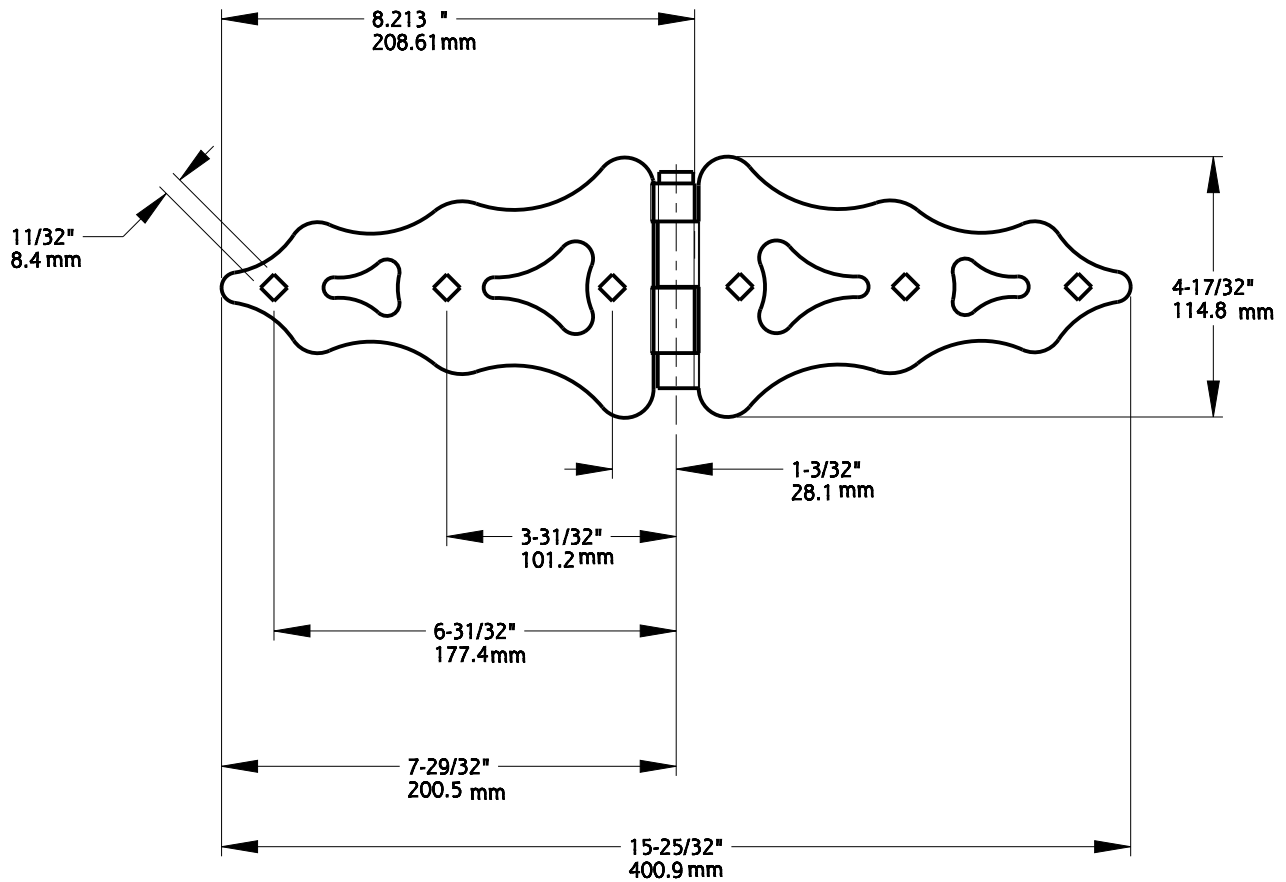

LATCH SET, PAGE 2

Qty: 1

HANDLE, PAGE 2

Qty: 1

HINGES, PAGE 3

Qty: 2

<p>Revision</p> <p style="text-align: center;"><b>2</b></p>	<p style="text-align: center;">DO NOT SCALE</p> <p style="text-align: center;">Dimensions are nominal and subject to change.</p>	<p style="text-align: center;"><b>V867</b></p> <p>Family Name</p>	<p style="text-align: center;"><b>N109-015</b></p> <p>SKU</p>
<p>Date</p> <p style="text-align: center;"><b>September 2021</b></p>	<p>©2017 Spectrum Brands, Inc.</p>	<p style="text-align: center;"><b>V867 GATE KIT</b></p> <p>Description</p>	

Material: Steel  
Finish: Black

Fasteners: (2) Lag screw, Hex Head, 1/4" x 1-1/2"  
(1) Bolt, Hex Head, 5/16" x 1-1/4"  
(1) Nut, Hex Head, 5/16"-18  
(1) Washer, 5/16"

Material: Steel  
Finish: Black

Fasteners: (6) Lag screw, Hex Head, 5/16" x 2"

<p>Revision</p> <p><b>2</b></p>	<p>DO NOT SCALE</p> <p>Dimensions are nominal and subject to change.</p>	<p>Family Name</p> <p><b>V867</b></p>	<p>SKU</p> <p><b>See Table</b></p>
<p>Date</p> <p><b>September 2021</b></p>	<p>©2017 Spectrum Brands, Inc.</p>	<p>Description</p> <p><b>V867 GATE KIT</b></p>	

Material: Steel  
Finish: Black  
Fasteners:  
(12) Lag screw, Hex Head, 5/16" x 2"

<p>Revision</p> <p><b>2</b></p>	<p>DO NOT SCALE</p> <p>Dimensions are nominal and subject to change.</p>	<p>Family Name</p> <p><b>V867</b></p>	<p>SKU</p> <p><b>N109-015</b></p>
<p>Date</p> <p><b>September 2021</b></p>	<p>©2017 Spectrum Brands, Inc.</p>	<p>Description</p> <p><b>V867 GATE KIT</b></p>	