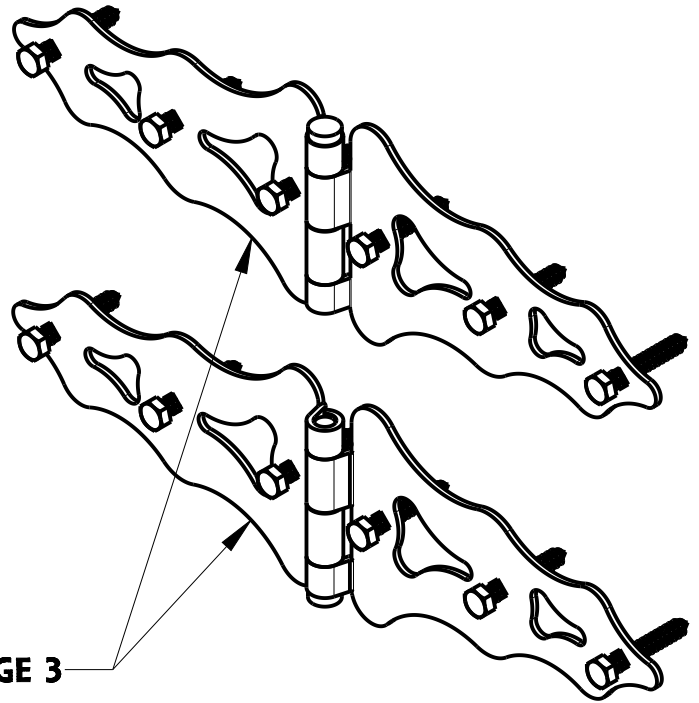

LATCH SET, PAGE 2

Qty: 1

HANDLE, PAGE 2

Qty: 1

HINGES, PAGE 3

Qty: 2

<p>Revision</p> <p style="text-align: center;"><b>2</b></p>	<p style="text-align: center;">DO NOT SCALE</p> <p style="text-align: center;">Dimensions are nominal and subject to change.</p>	<p style="text-align: center;"><b>V867</b></p> <p>Family Name</p>	<p style="text-align: center;"><b>N109-015</b></p> <p>SKU</p>
<p>Date</p> <p style="text-align: center;"><b>September 2021</b></p>	<p>©2017 Spectrum Brands, Inc.</p>	<p style="text-align: center;"><b>V867 GATE KIT</b></p> <p>Description</p>	

Material: Steel  
Finish: Black

Fasteners: (2) Lag screw, Hex Head, 1/4" x 1-1/2"  
(1) Bolt, Hex Head, 5/16" x 1-1/4"  
(1) Nut, Hex Head, 5/16"-18  
(1) Washer, 5/16"

Material: Steel  
Finish: Black

Fasteners: (6) Lag screw, Hex Head, 5/16" x 2"

Material: Steel  
Finish: Black  
Fasteners:  
(12) Lag screw, Hex Head, 5/16" x 2"

<p>Revision</p> <p><b>2</b></p>	<p>DO NOT SCALE</p> <p>Dimensions are nominal and subject to change.</p>	<p>Family Name</p> <p><b>V867</b></p>	<p>SKU</p> <p><b>N109-015</b></p>
<p>Date</p> <p><b>September 2021</b></p>	<p>©2017 Spectrum Brands, Inc.</p>	<p>Description</p> <p><b>V867 GATE KIT</b></p>	