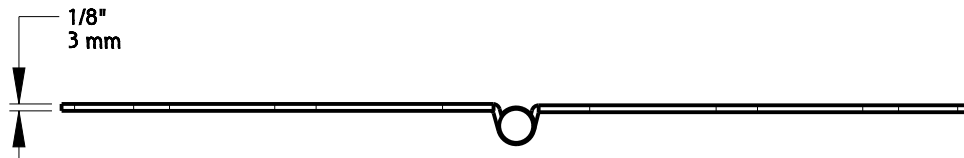

Material: Steel
Finish: Black
Fasteners:
(12) Lag screw, Hex Head, 5/16" x 2"

Revision 2	DO NOT SCALE Dimensions are nominal and subject to change.	Family Name V867	SKU N109-015
Date September 2021	©2017 Spectrum Brands, Inc.	Description V867 GATE KIT