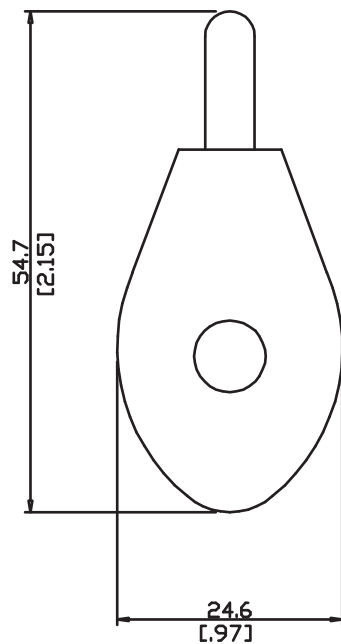

3204BC

SAFE WORKING LOAD (SWL) 120 LB (54KG)
DIMENSIONS IN INCHES AND [mm] SHOWN ARE NOMINAL
AND SUBJECT TO CHANGE. FOR CRITICAL SPECIFICATIONS
CONTACT NATIONAL HARDWARE CUSTOMER SUPPORT.
©2021 SPECTRUM BRANDS, INC. ALL RIGHTS RESERVED.

ALL DIMENSIONS FOR REFERENCE ONEY

3204BC 1 DBL PULLEY FE NIC