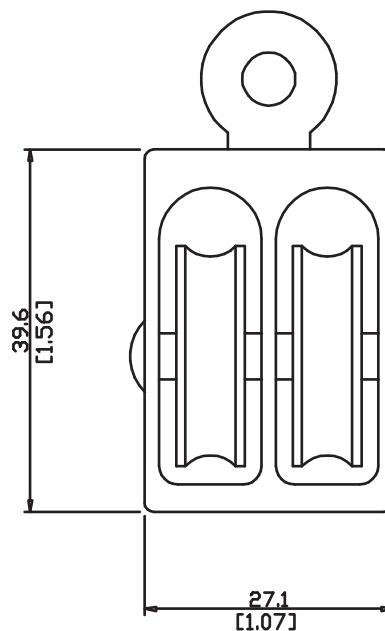

3204BC

SAFE WORKING LOAD (SWL) 120 LB (54KG)
DIMENSIONS IN INCHES AND [mm] SHOWN ARE NOMINAL
AND SUBJECT TO CHANGE. FOR CRITICAL SPECIFICATIONS
CONTACT NATIONAL HARDWARE CUSTOMER SUPPORT.
©2021 SPECTRUM BRANDS, INC. ALL RIGHTS RESERVED.

ALL DIMENSIONS FOR REFERENCE ONEY

3204BC 1 DBL PULLEY FE NIC