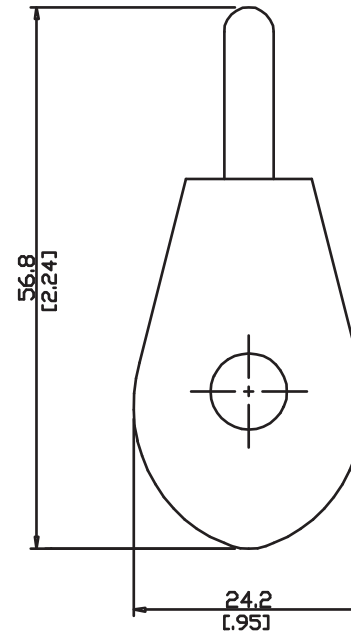

3203BC

SAFE WORKING LOAD (SWL) 160 LB (73KG)
DIMENSIONS IN INCHES AND [mm] SHOWN ARE NOMINAL
AND SUBJECT TO CHANGE. FOR CRITICAL SPECIFICATIONS
CONTACT NATIONAL HARDWARE CUSTOMER SUPPORT.
©2021 SPECTRUM BRANDS, INC. ALL RIGHTS RESERVED.

ALL DIMENSIONS FOR REFERENCE ONEY

3203BC 1 SGL PULLEY FE NIC