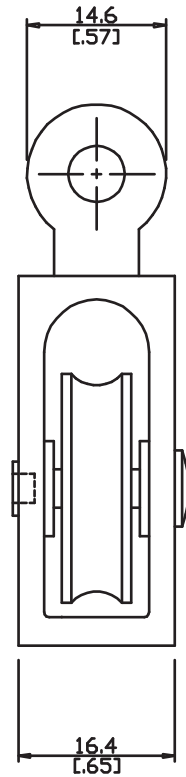

3203BC

SAFE WORKING LOAD (SWL) 160 LB (73KG)
DIMENSIONS IN INCHES AND [mm] SHOWN ARE NOMINAL
AND SUBJECT TO CHANGE. FOR CRITICAL SPECIFICATIONS
CONTACT NATIONAL HARDWARE CUSTOMER SUPPORT.
©2021 SPECTRUM BRANDS, INC. ALL RIGHTS RESERVED.

ALL DIMENSIONS FOR REFERENCE ONEY

3203BC 1 SGL PULLEY FE NIC