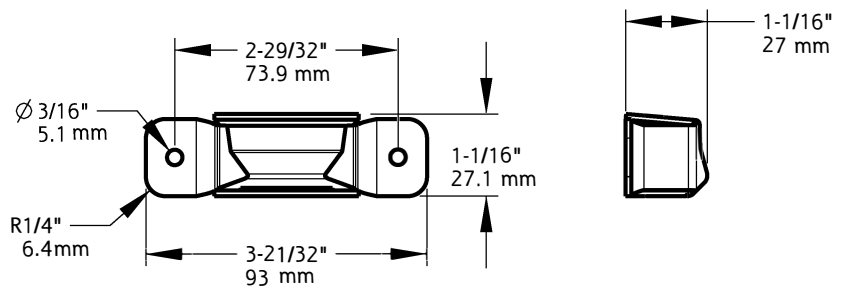

Family No.	SKU	Finish
V25	N101-576	BLACK
V25	N101-600	ZINC PLATED
SPB25	N109-043	BLACK
25	N161-711	BLACK
25	N161-703	ZINC PLATED
25 - 3"	N101-659	ZINC PLATED
25SS	N303-131	STAINLESS STEEL

Material: Steel  
 Fasteners: (12) #10 X 1", Type AB, Pan Head, Tapping Screw

Revision	<b>1</b>	DO NOT SCALE	<b>25</b>	<b>See Table</b>
Date	<b>June 2021</b>	Dimensions are nominal and subject to change.	Family Name	SKU
		©2021 Spectrum Brands, Inc.	<b>SWINGING DOOR, LATCH</b>	
			Description	