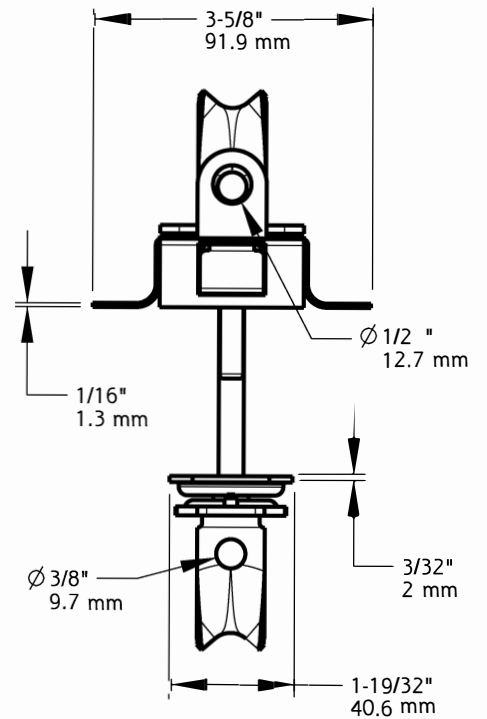

Family No.	SKU	Finish
V25	N101-576	BLACK
V25	N101-600	ZINC PLATED
SPB25	N109-043	BLACK
25	N161-711	BLACK
25	N161-703	ZINC PLATED
25 - 3"	N101-659	ZINC PLATED
25SS	N303-131	STAINLESS STEEL

Material: Steel  
 Fasteners: (12) #10 X 1", Type AB, Pan Head, Tapping Screw

Revision	<b>1</b>	DO NOT SCALE	<b>25</b>	<b>See Table</b>
Date	<b>June 2021</b>	Dimensions are nominal and subject to change.	Family Name	SKU
		©2021 Spectrum Brands, Inc.	<b>SWINGING DOOR, LATCH</b>	
			Description	