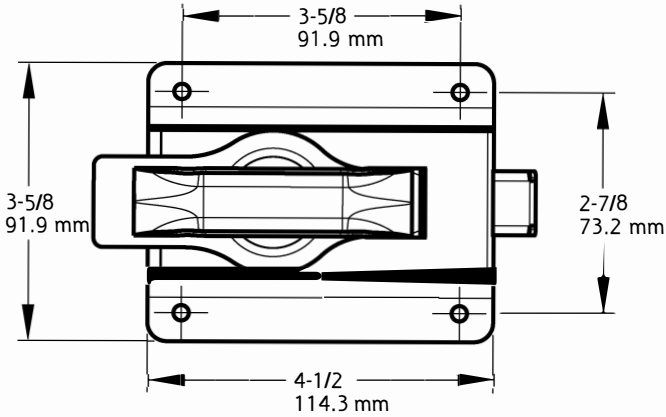

Family No.	SKU	Finish
V25	N101-576	BLACK
V25	N101-600	ZINC PLATED
SPB25	N109-043	BLACK
25	N161-711	BLACK
25	N161-703	ZINC PLATED
25 - 3"	N101-659	ZINC PLATED
25SS	N303-131	STAINLESS STEEL

Material: Steel  
 Fasteners: (12) #10 X 1", Type AB, Pan Head, Tapping Screw

Revision	<b>1</b>	DO NOT SCALE	<b>25</b>	<b>See Table</b>
Date	<b>June 2021</b>	Dimensions are nominal and subject to change.	Family Name	SKU
		©2021 Spectrum Brands, Inc.	<b>SWINGING DOOR, LATCH</b>	
			Description	