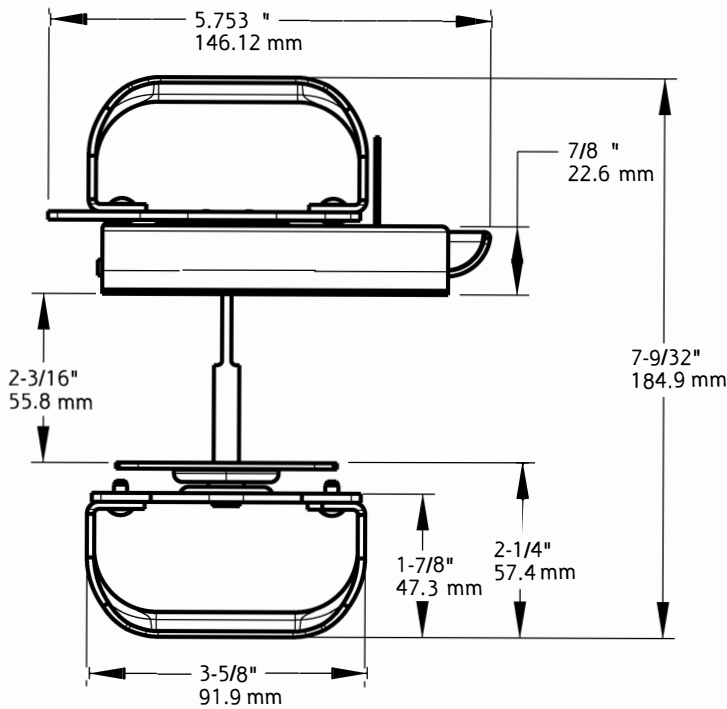

Family No.	SKU	Finish
V25	N101-576	BLACK
V25	N101-600	ZINC PLATED
SPB25	N109-043	BLACK
25	N161-711	BLACK
25	N161-703	ZINC PLATED
25 - 3"	N101-659	ZINC PLATED
25SS	N303-131	STAINLESS STEEL

Material: Steel  
 Fasteners: (12) #10 X 1", Type AB, Pan Head, Tapping Screw

Revision	<b>1</b>	DO NOT SCALE	<b>25</b>	<b>See Table</b>
Date	<b>June 2021</b>	Dimensions are nominal and subject to change.	Family Name	SKU
		©2021 Spectrum Brands, Inc.	<b>SWINGING DOOR, LATCH</b>	
			Description	