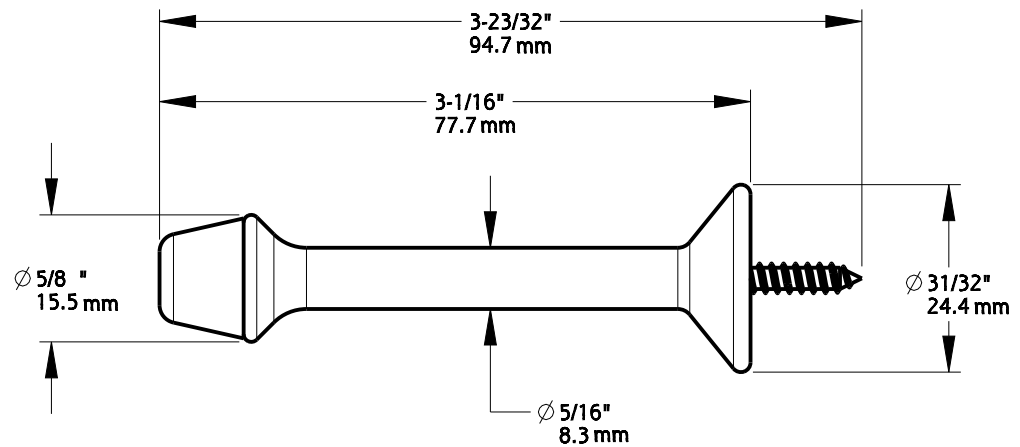

CATALOG	SKU	FINISH	PACKAGE	QPP	QPB
V236	N199-372	BRASS W/WHITE TIP	V-PAC	2	5
V236	N273-573	CHROME W/WHITE TIP	V-PAC	2	5
V236	N327-031	MATTE BLACK W/BLACK TIP	V-PAC	2	5
V236	N325-456	PEWTER W/WHITE TIP	V-PAC	2	5
V236	N273-599	SATIN CHROME W/WHITE TIP	V-PAC	2	5
V236	N325-464	SATIN NICKEL W/WHITE TIP	V-PAC	2	5
V236	N248-419	WHITE W/WHITE TIP	V-PAC	2	5
SPB236	N199-398	BRASS W/WHITE TIP	STOCK-PAC LOOSE	1	75
SPB236	N199-380	BRASS W/WHITE TIP	STOCK-PAC BAGGED	1	30
MPB236	N203-703	ANTIQUE BRASS W/WHITE TIP	MINI-PAC BAGGED	1	15
MPB236	N273-581	CHROME W/WHITE TIP	MINI-PAC BAGGED	1	15
MPB236	N327-049	OIL RUBBED BRONZE W/BLACK TIP	MINI-PAC BAGGED	1	15
MPB236	N273-607	SATIN CHROME W/WHITE TIP	MINI-PAC BAGGED	1	15
MPB236	N325-696	SATIN NICKEL W/WHITE TIP	MINI-PAC BAGGED	1	15
MPB236	N327-635	WHITE W/WHITE TIP	MINI-PAC BAGGED	1	15

Material: ZINC ALLOY BODY & PVC TIP
Fasteners: N/A

4	DO NOT SCALE	236	See Table
Revision	Dimensions are nominal and subject to change. ©2023 Spectrum Brands, Inc.	Family Name	SKU
July 2023		DOOR STOP, RIGID, HVY DUTY	
Date		Description	

CATALOG	SKU	FINISH	PACKAGE	QPP	QPB
V236	N830-545	BRASS W/WHITE TIP	CARDED	1	5
V236	N830-546	SATIN NICKEL W/WHITE TIP	CARDED	1	5
V236	N830-547	OIL RUBBED BRONZE W/BLACK TIP	CARDED	1	5
V236	N830-548	ANTIQUÉ BRONZE W/BLACK TIP	CARDED	1	5
V236	N830-549	WHITE W/WHITE TIP	CARDED	1	5

Material: ZINC ALLOY BODY & PVC TIP
Fasteners: N/A

Revision	4	DO NOT SCALE	236	See Table
Date	July 2023	Dimensions are nominal and subject to change. ©2023 Spectrum Brands, Inc.	Family Name	SKU
			DOOR STOP, RIGID, HVY DUTY	
			Description	