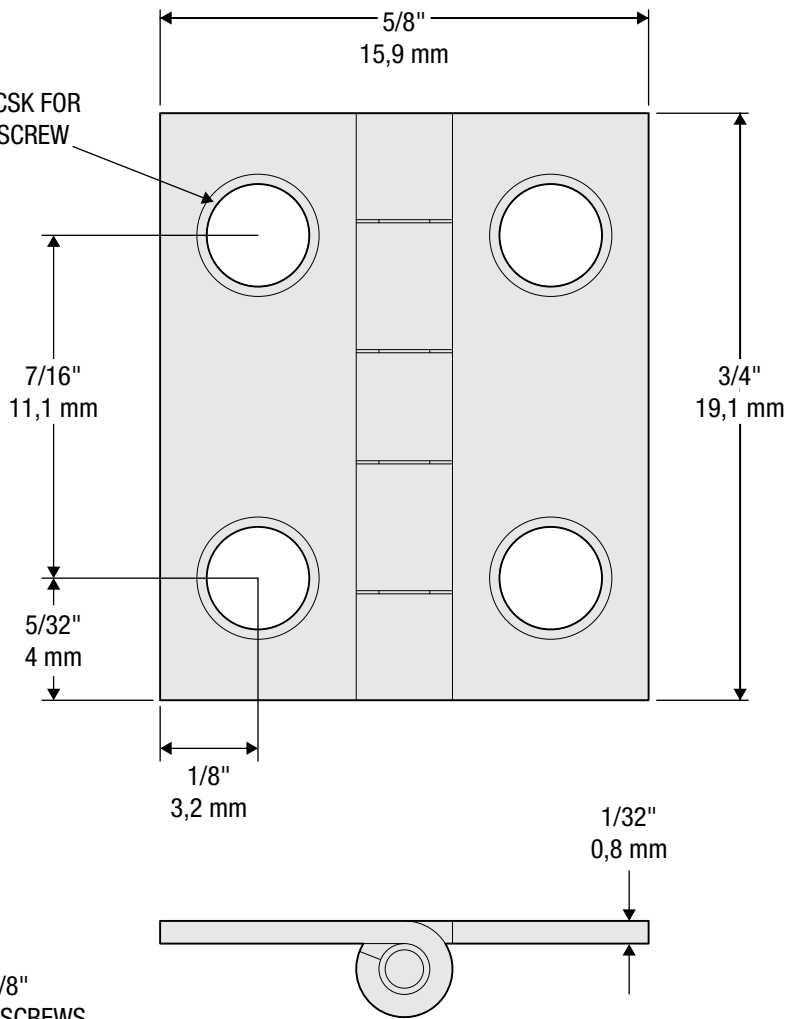

1/8" DIA. CSK FOR
#2 OR #3 SCREW

INCLUDES 4 #2 OR #3 X 3/8"
BRASS FLAT HEAD WOOD SCREWS

SKU	Finish
N211-012	Satin Nickel
N211-018	Oil Rubbed Bronze

Material: Steel

Revision	1	DO NOT SCALE	V1800	See table
Date	September 2014	Dimensions are nominal and subject to change.	Family No.	SKU
		©2014 Spectrum Brands, Inc.	3/4" x 5/8" Narrow Hinge	
			Description	