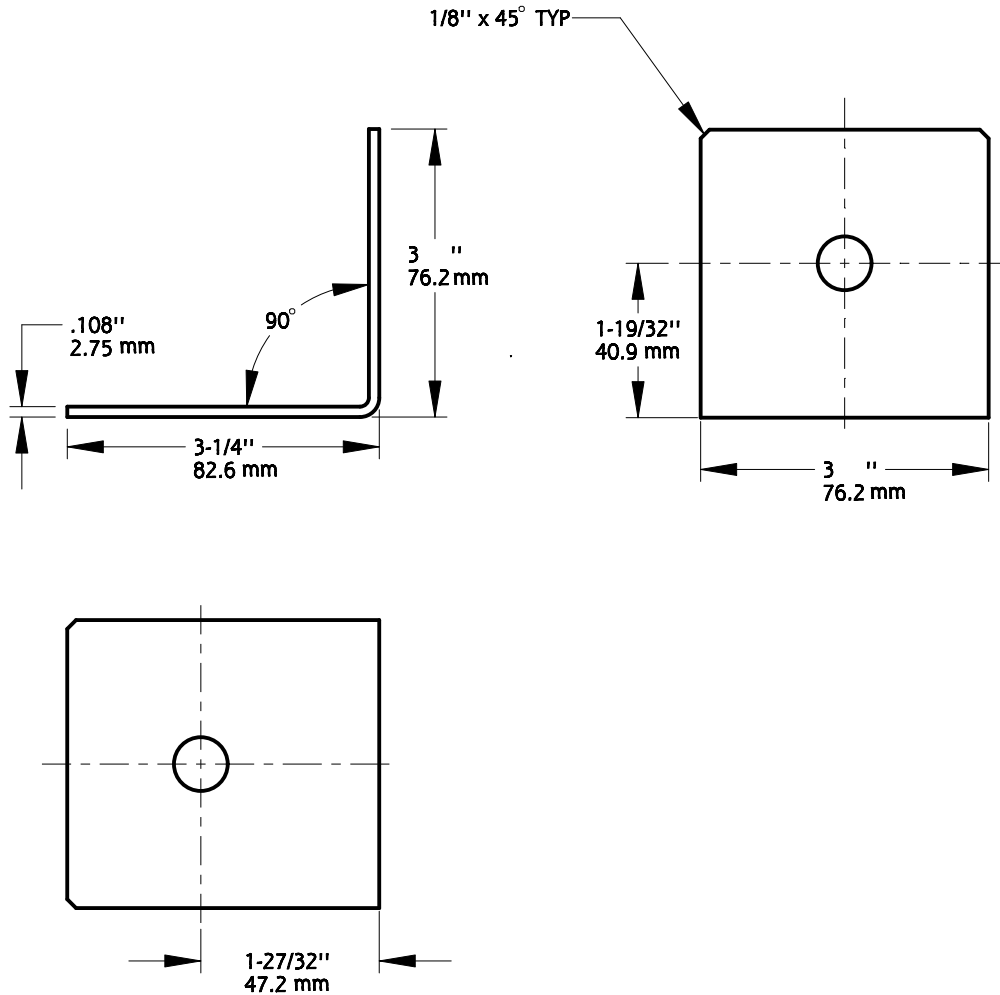

N800-201

Material: Steel
 Finish: E-coat + black powder coat
 Fasteners (not included): N800-123 = 1/2" x 1-1/2" lag or equal

Revision 1	DO NOT SCALE Dimensions are nominal and subject to change.	Family Name 1218BC	SKU N800-201
Date December 2019	©2019 Spectrum Brands, Inc.	Description CORNER BRACES SINGLE ROW	