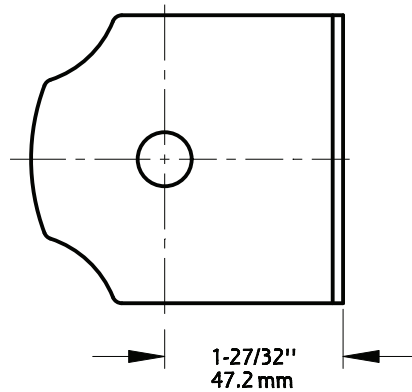

N800-001

Material: Steel
Finish: E-coat + black powder coat
Fasteners (not included): N800-123 = 1/2" x 1-1/2" lag or equal

<p>Revision</p> <p>1</p>	<p>DO NOT SCALE</p> <p>Dimensions are nominal and subject to change.</p>	<p>Family Name</p> <p>1218BC</p>	<p>SKU</p> <p>N800-001</p>
<p>Date</p> <p>December 2019</p>	<p>©2019 Spectrum Brands, Inc.</p>	<p>Description</p> <p>CORNER BRACES SINGLE ROW</p>	