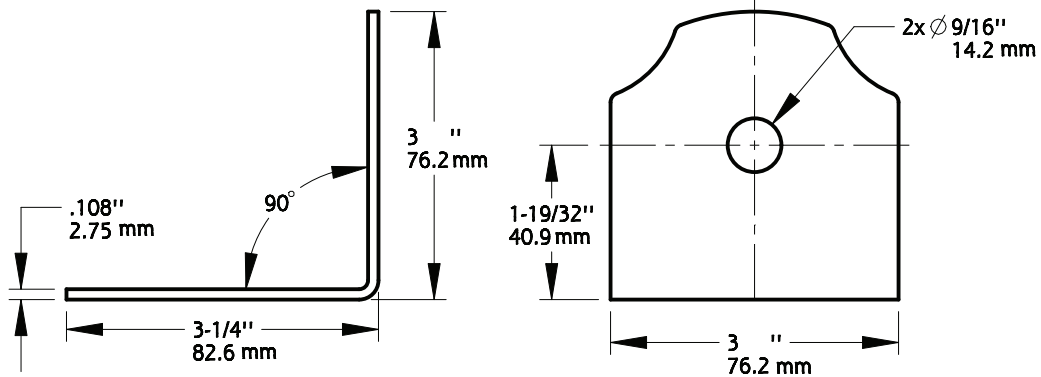

N800-001

Material: Steel
Finish: E-coat + black powder coat
Fasteners (not included): N800-123 = 1/2" x 1-1/2" lag or equal

<p>Revision</p> <p>1</p>	<p>DO NOT SCALE</p> <p>Dimensions are nominal and subject to change.</p>	<p>Family Name</p> <p>1218BC</p>	<p>SKU</p> <p>N800-001</p>
<p>Date</p> <p>December 2019</p>	<p>©2019 Spectrum Brands, Inc.</p>	<p>Description</p> <p>CORNER BRACES SINGLE ROW</p>	