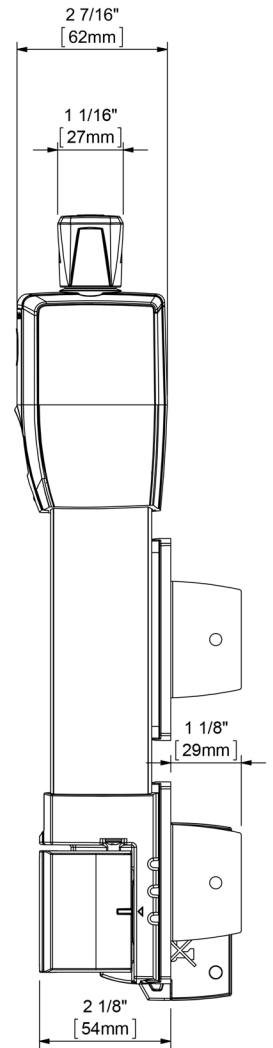

Material: POLYMER
Finish: BLACK

- Fasteners: (1) #6 X 3/4", PAN HEAD, TYPE AB, TAPPING SCREW
(12) #10 X 1", PAN HEAD, TYPE AB, TAPPING SCREW
(2) #10 X1-5/8", PAN HEAD, TYPE AB, TAPPING SCREW
(2) KEYS, BLANK=KW1

Revision	1 DO NOT SCALE Dimensions are nominal and subject to change.	SNH6208 Family Name	N346-210 SKU
Date	March 2019 ©2019 Spectrum Brands, Inc.	MAGNA LATCH, TOP PULL Description	

Material: POLYMER

Finish: BLACK

Fasteners: (1) #6 X 3/4", PAN HEAD, TYPE AB, TAPPING SCREW

(12) #10 X 1", PAN HEAD, TYPE AB, TAPPING SCREW

(2) #10 X1-5/8", PAN HEAD, TYPE AB, TAPPING SCREW

(2) KEYS, BLANK=KW1

<p>Revision</p> <p style="text-align: right;">1</p>	<p style="text-align: center;">DO NOT SCALE</p> <p style="text-align: center;">Dimensions are nominal and subject to change.</p>	<p style="text-align: center;">SNH6208</p> <p>Family Name</p>	<p style="text-align: center;">N346-212</p> <p>SKU</p>
<p>Date</p> <p style="text-align: center;">March 2019</p>	<p style="text-align: center;">©2019 Spectrum Brands, Inc.</p>	<p style="text-align: center;">MAGNA LATCH, VERTICAL PULL</p> <p>Description</p>	