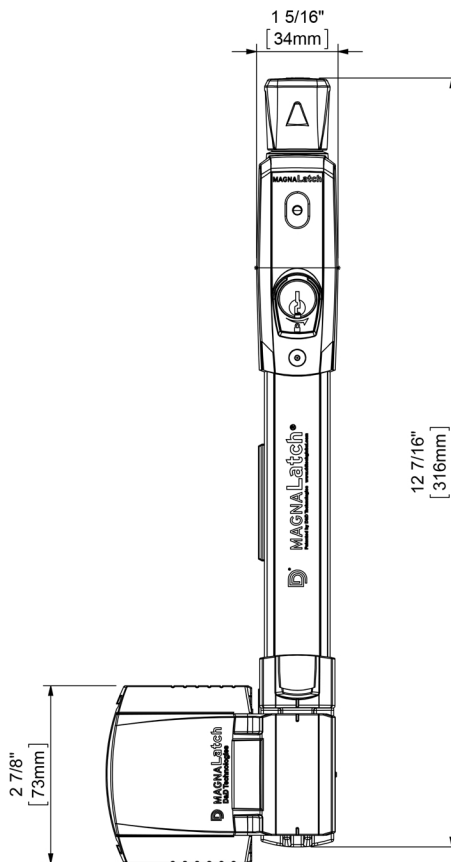

Material: POLYMER
Finish: BLACK

- Fasteners: (1) #6 X 3/4", PAN HEAD, TYPE AB, TAPPING SCREW
(12) #10 X 1", PAN HEAD, TYPE AB, TAPPING SCREW
(2) #10 X1-5/8", PAN HEAD, TYPE AB, TAPPING SCREW
(2) KEYS, BLANK=KW1

Revision	1 DO NOT SCALE Dimensions are nominal and subject to change.	SNH6208 Family Name	N346-210 SKU
Date	March 2019 ©2019 Spectrum Brands, Inc.	MAGNA LATCH, TOP PULL Description	

Material: POLYMER

Finish: BLACK

Fasteners: (1) #6 X 3/4", PAN HEAD, TYPE AB, TAPPING SCREW

(12) #10 X 1", PAN HEAD, TYPE AB, TAPPING SCREW

(2) #10 X1-5/8", PAN HEAD, TYPE AB, TAPPING SCREW

(2) KEYS, BLANK=KW1

<p>Revision</p> <p style="text-align: right;">1</p>	<p style="text-align: center;">DO NOT SCALE</p> <p style="text-align: center;">Dimensions are nominal and subject to change.</p>	<p style="text-align: center;">SNH6208</p> <p>Family Name</p>	<p style="text-align: center;">N346-212</p> <p>SKU</p>
<p>Date</p> <p style="text-align: center;">March 2019</p>	<p style="text-align: center;">©2019 Spectrum Brands, Inc.</p>	<p style="text-align: center;">MAGNA LATCH, VERTICAL PULL</p> <p>Description</p>	