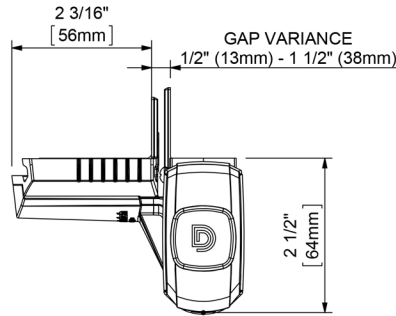

Material: POLYMER
Finish: BLACK

- Fasteners: (1) #6 X 3/4", PAN HEAD, TYPE AB, TAPPING SCREW
(12) #10 X 1", PAN HEAD, TYPE AB, TAPPING SCREW
(2) #10 X1-5/8", PAN HEAD, TYPE AB, TAPPING SCREW
(2) KEYS, BLANK=KW1

Revision	1 DO NOT SCALE Dimensions are nominal and subject to change.	SNH6208 Family Name	N346-210 SKU
Date	March 2019 ©2019 Spectrum Brands, Inc.	MAGNA LATCH, TOP PULL Description	

Material: POLYMER

Finish: BLACK

Fasteners: (1) #6 X 3/4", PAN HEAD, TYPE AB, TAPPING SCREW

(12) #10 X 1", PAN HEAD, TYPE AB, TAPPING SCREW

(2) #10 X1-5/8", PAN HEAD, TYPE AB, TAPPING SCREW

(2) KEYS, BLANK=KW1

<p>Revision</p> <p style="text-align: right;">1</p>	<p style="text-align: center;">DO NOT SCALE</p> <p style="text-align: center;">Dimensions are nominal and subject to change.</p>	<p style="text-align: center;">SNH6208</p> <p>Family Name</p>	<p style="text-align: center;">N346-212</p> <p>SKU</p>
<p>Date</p> <p style="text-align: center;">March 2019</p>	<p style="text-align: center;">©2019 Spectrum Brands, Inc.</p>	<p style="text-align: center;">MAGNA LATCH, VERTICAL PULL</p> <p>Description</p>	