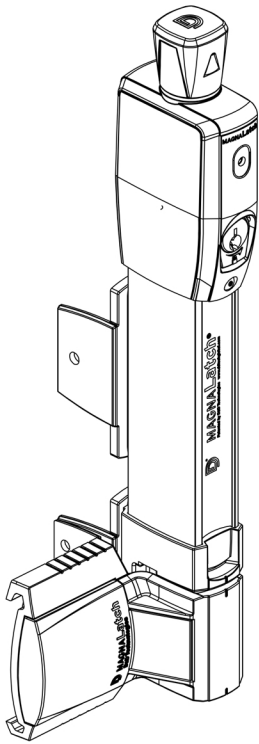

Material: POLYMER
Finish: BLACK

- Fasteners: (1) #6 X 3/4", PAN HEAD, TYPE AB, TAPPING SCREW
(12) #10 X 1", PAN HEAD, TYPE AB, TAPPING SCREW
(2) #10 X1-5/8", PAN HEAD, TYPE AB, TAPPING SCREW
(2) KEYS, BLANK=KW1

Revision	1 DO NOT SCALE Dimensions are nominal and subject to change.	SNH6208 Family Name	N346-210 SKU
Date	March 2019 ©2019 Spectrum Brands, Inc.	MAGNA LATCH, TOP PULL Description	

Material: POLYMER

Finish: BLACK

Fasteners: (1) #6 X 3/4", PAN HEAD, TYPE AB, TAPPING SCREW

(12) #10 X 1", PAN HEAD, TYPE AB, TAPPING SCREW

(2) #10 X1-5/8", PAN HEAD, TYPE AB, TAPPING SCREW

(2) KEYS, BLANK=KW1

<p>Revision</p> <p style="text-align: right;">1</p>	<p style="text-align: center;">DO NOT SCALE</p> <p style="text-align: center;">Dimensions are nominal and subject to change.</p>	<p style="text-align: center;">SNH6208</p> <p>Family Name</p>	<p style="text-align: center;">N346-212</p> <p>SKU</p>
<p>Date</p> <p style="text-align: center;">March 2019</p>	<p style="text-align: center;">©2019 Spectrum Brands, Inc.</p>	<p style="text-align: center;">MAGNA LATCH, VERTICAL PULL</p> <p>Description</p>	